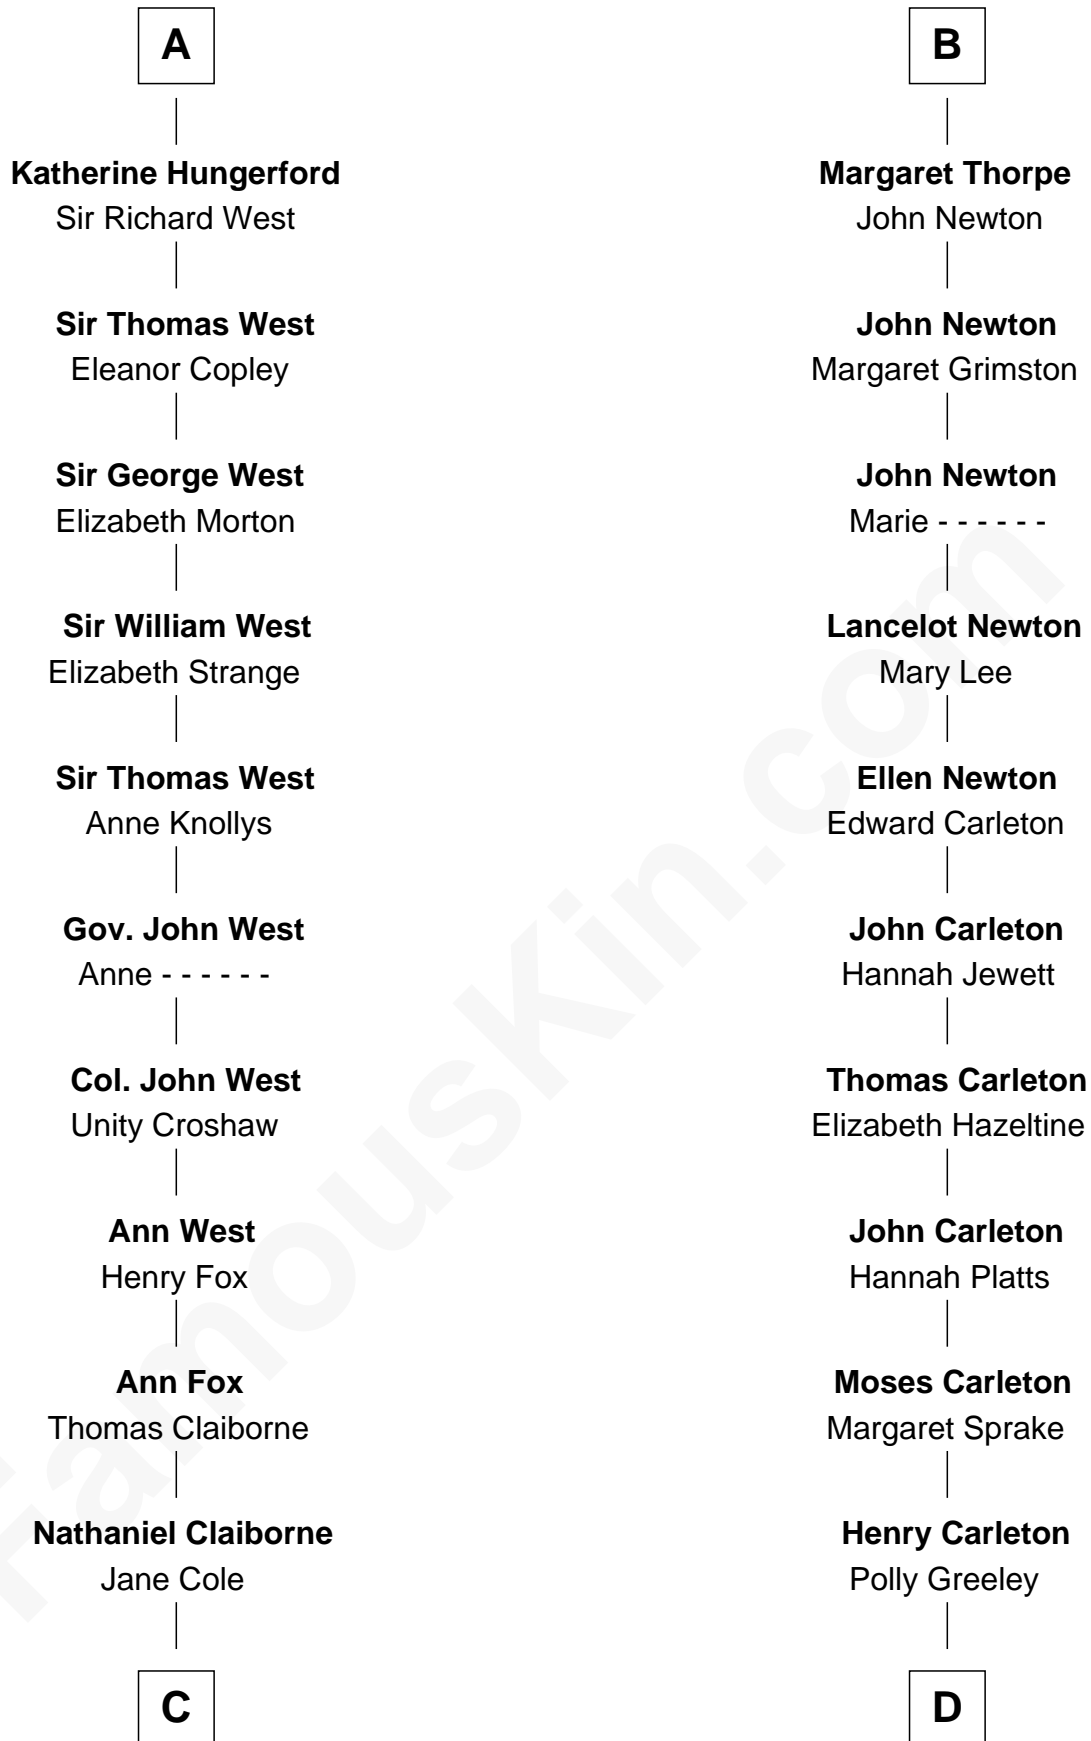

FamousKin.com Relationship Chart of

William C. C. Claiborne

1st Governor of Louisiana

18th cousin of

Charles A. Pillsbury

Co-Founder of C.A. Pillsbury Co.

C

William Claiborne

Mary Leigh

William C. C. Claiborne

1st Governor of Louisiana

D

Margaret Sprague Carleton

George Alfred Pillsbury

Charles A. Pillsbury

Co-Founder of C.A. Pillsbury Co.