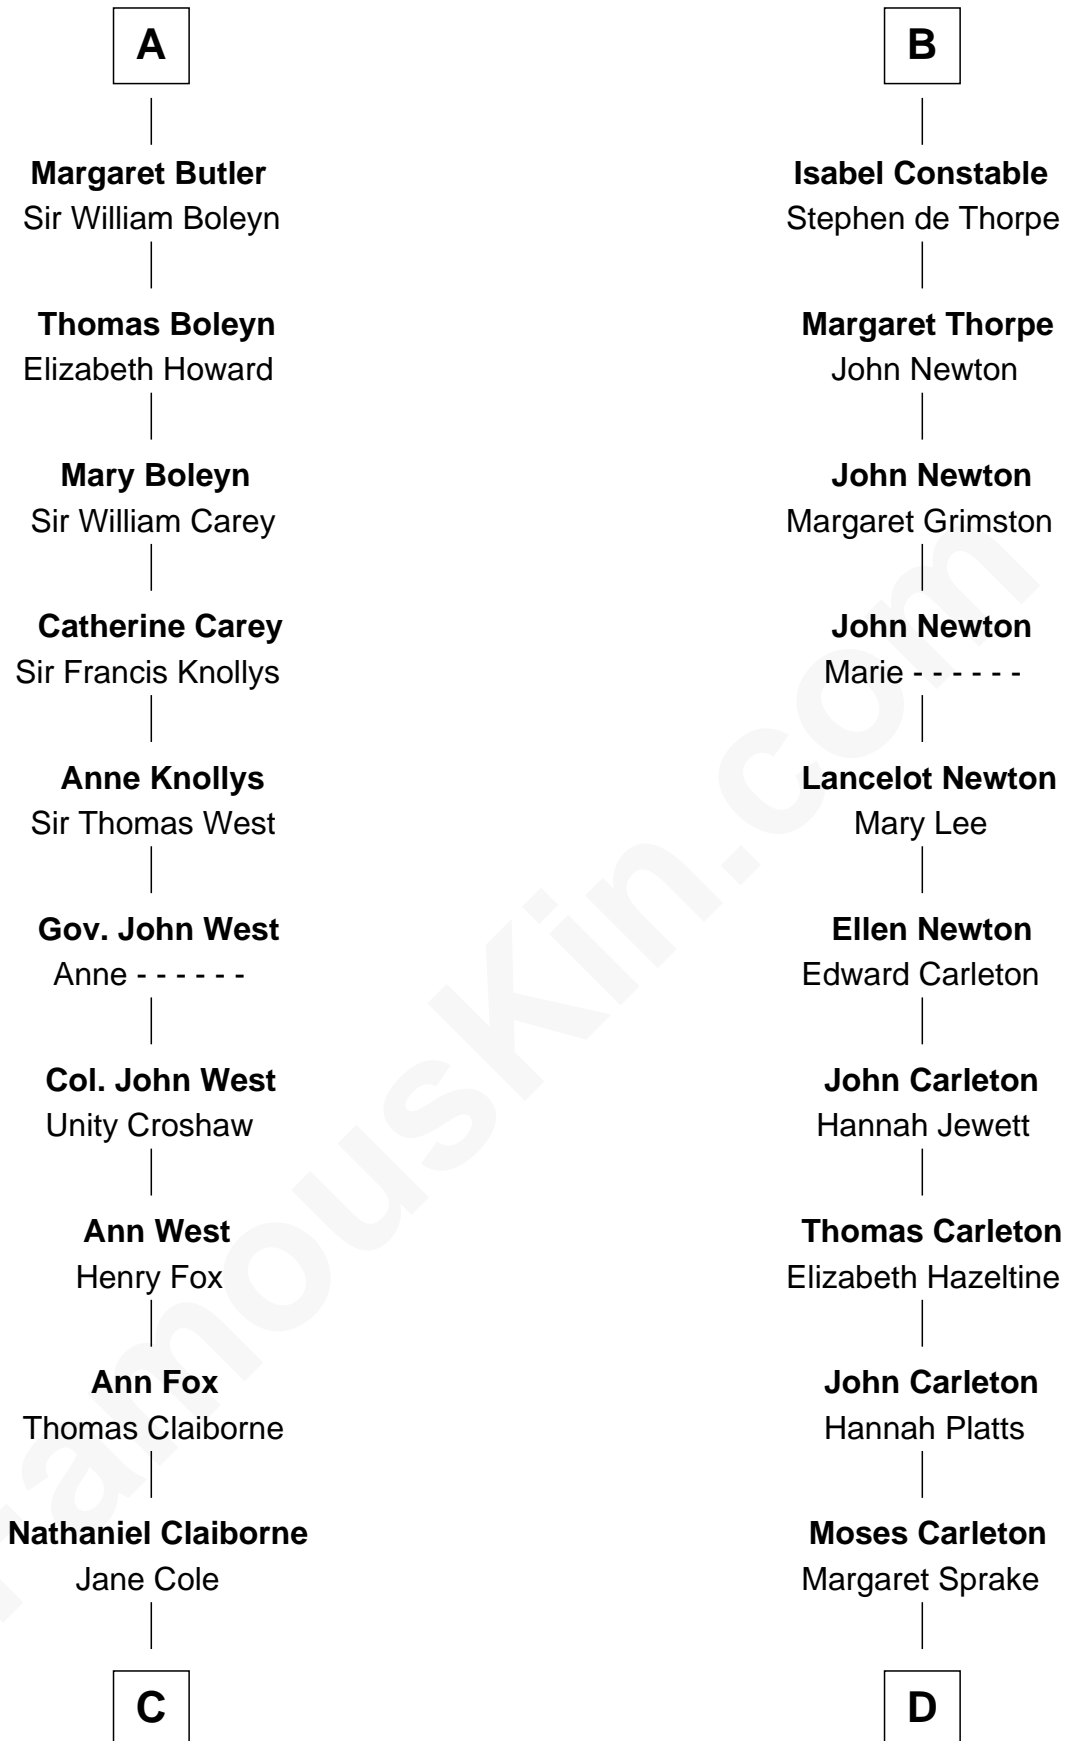

FamousKin.com Relationship Chart of

William C. C. Claiborne

1st Governor of Louisiana

18th cousin 1 time removed of

Charles A. Pillsbury

Co-Founder of C.A. Pillsbury Co.

Sir William de Ros

Lucy FitzPiers

C

William Claiborne

Mary Leigh

William C. C. Claiborne

1st Governor of Louisiana

D

Henry Carleton

Polly Greeley