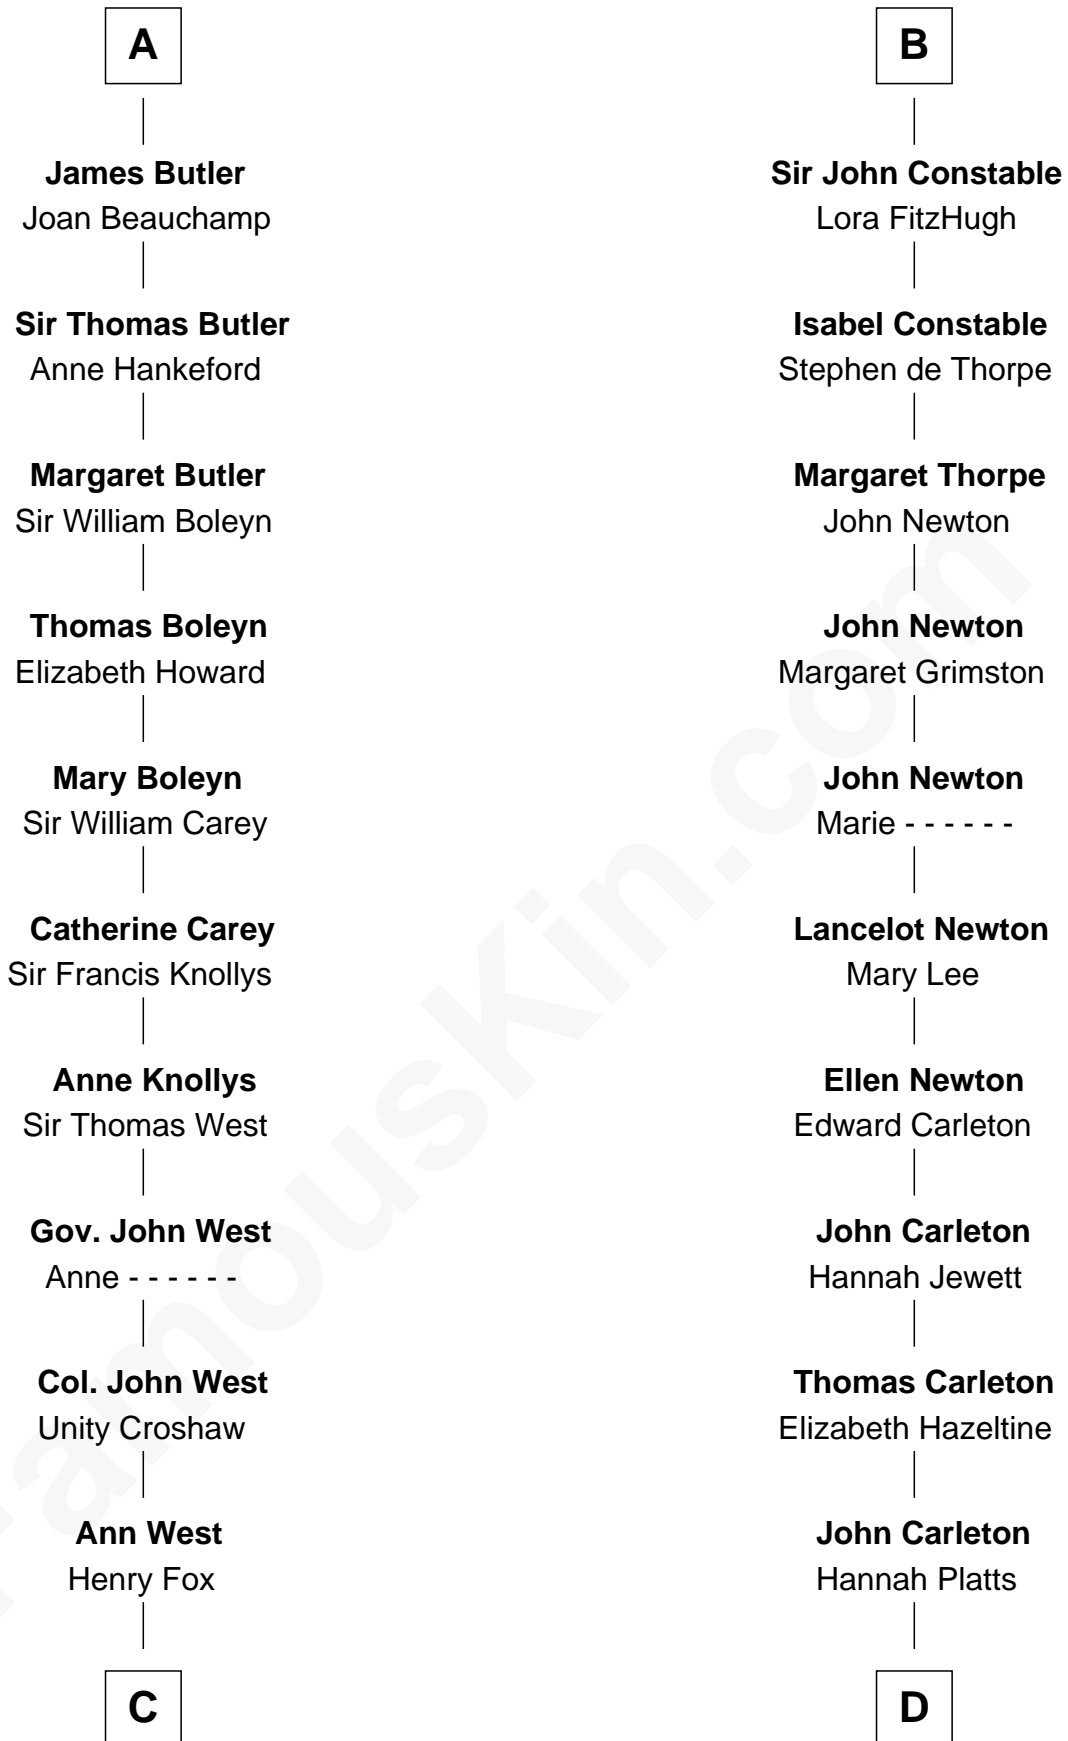

# FamousKin.com Relationship Chart of

**William C. C. Claiborne**

*1st Governor of Louisiana*

20th cousin of

**Charles A. Pillsbury**

*Co-Founder of C.A. Pillsbury Co.*

**Sir Odinel de Umfreville**

Alice de Lucy

**C**

**Ann Fox**

Thomas Claiborne

**Nathaniel Claiborne**

Jane Cole

**William Claiborne**

Mary Leigh

**William C. C. Claiborne**

*1st Governor of Louisiana*

**D**

**Moses Carleton**

Margaret Sprake

**Henry Carleton**

Polly Greeley

**Margaret Sprague Carleton**

George Alfred Pillsbury