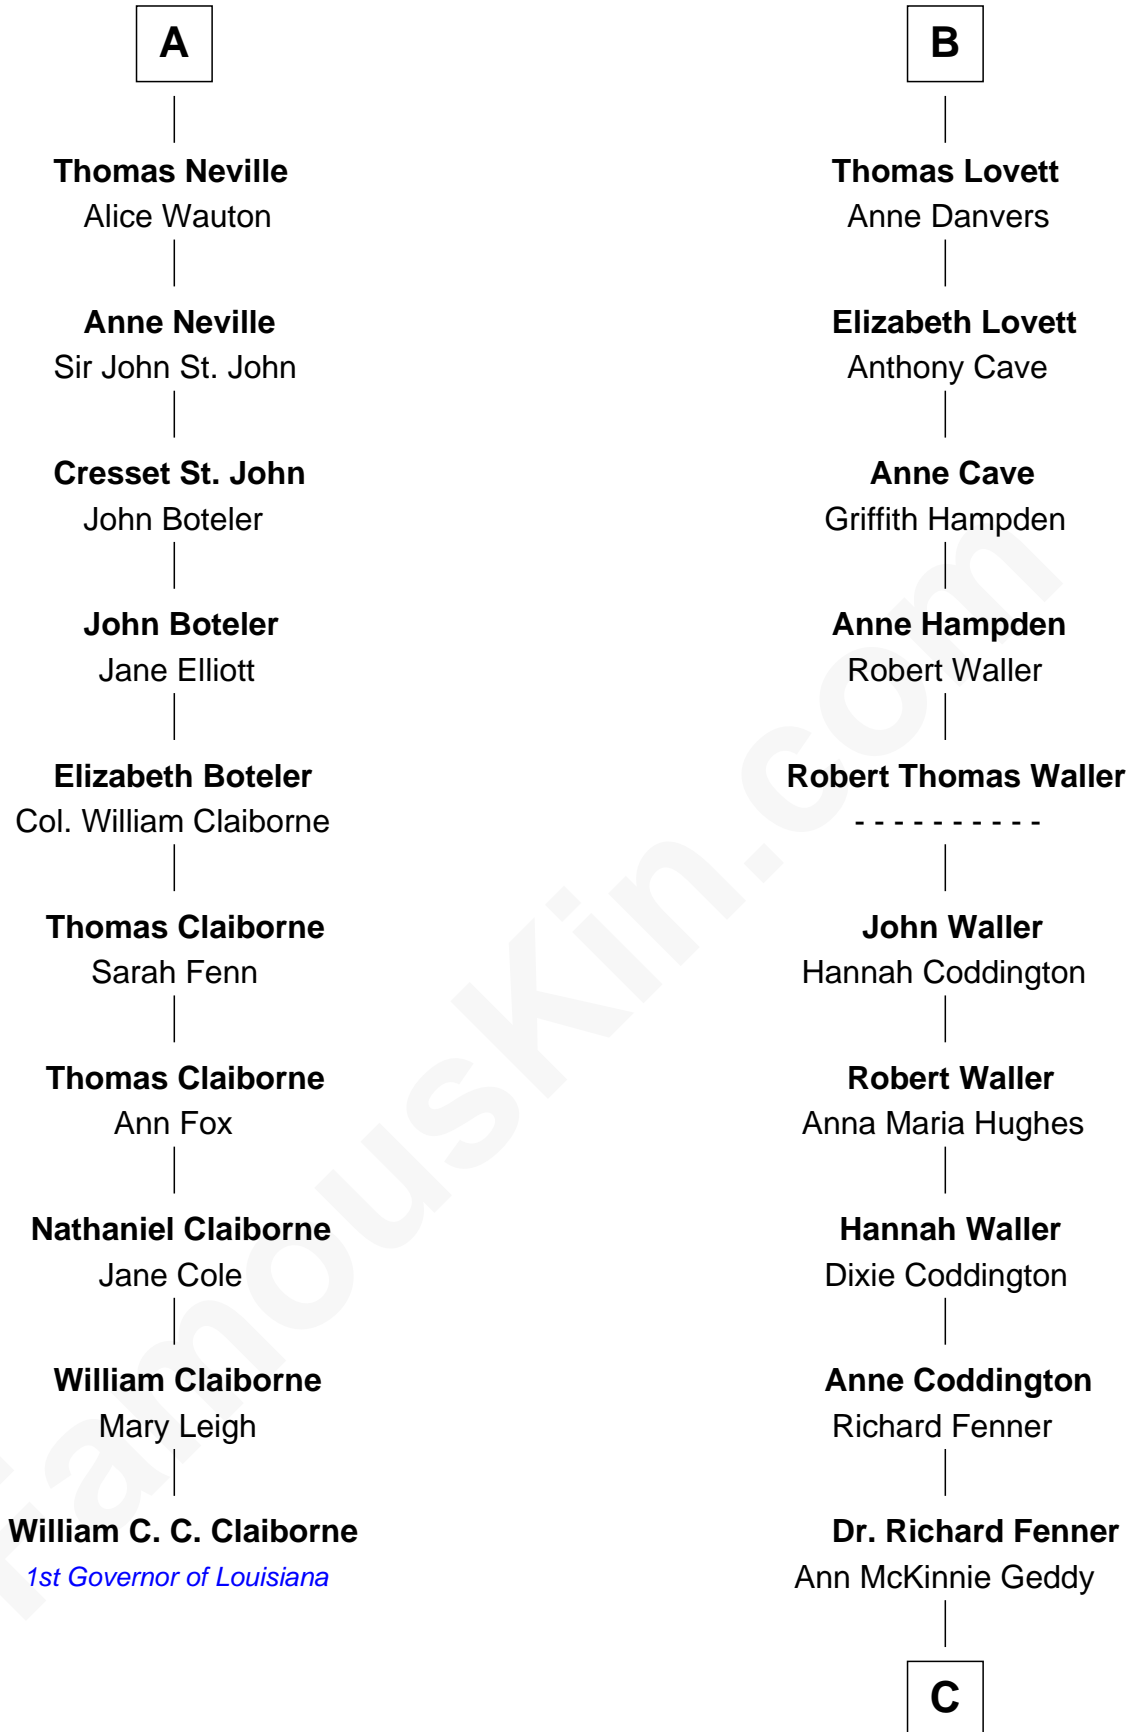

**FamousKin.com**  
**Relationship Chart of**  
**William C. C. Claiborne**  
*1st Governor of Louisiana*

**16th cousin 5 times removed of**  
**John McCain**  
*U.S. Senator from Arizona*

C

**Eliza Geddy Fenner**

James Vaulx

**James Junius Vaulx**

Margaret Garside

**Katherine Davey Vaulx**

Adm. John Sidney McCain

**Adm. John Sidney McCain**

Roberta Wright

**John McCain**

*U.S. Senator from Arizona*

FamousKin.com