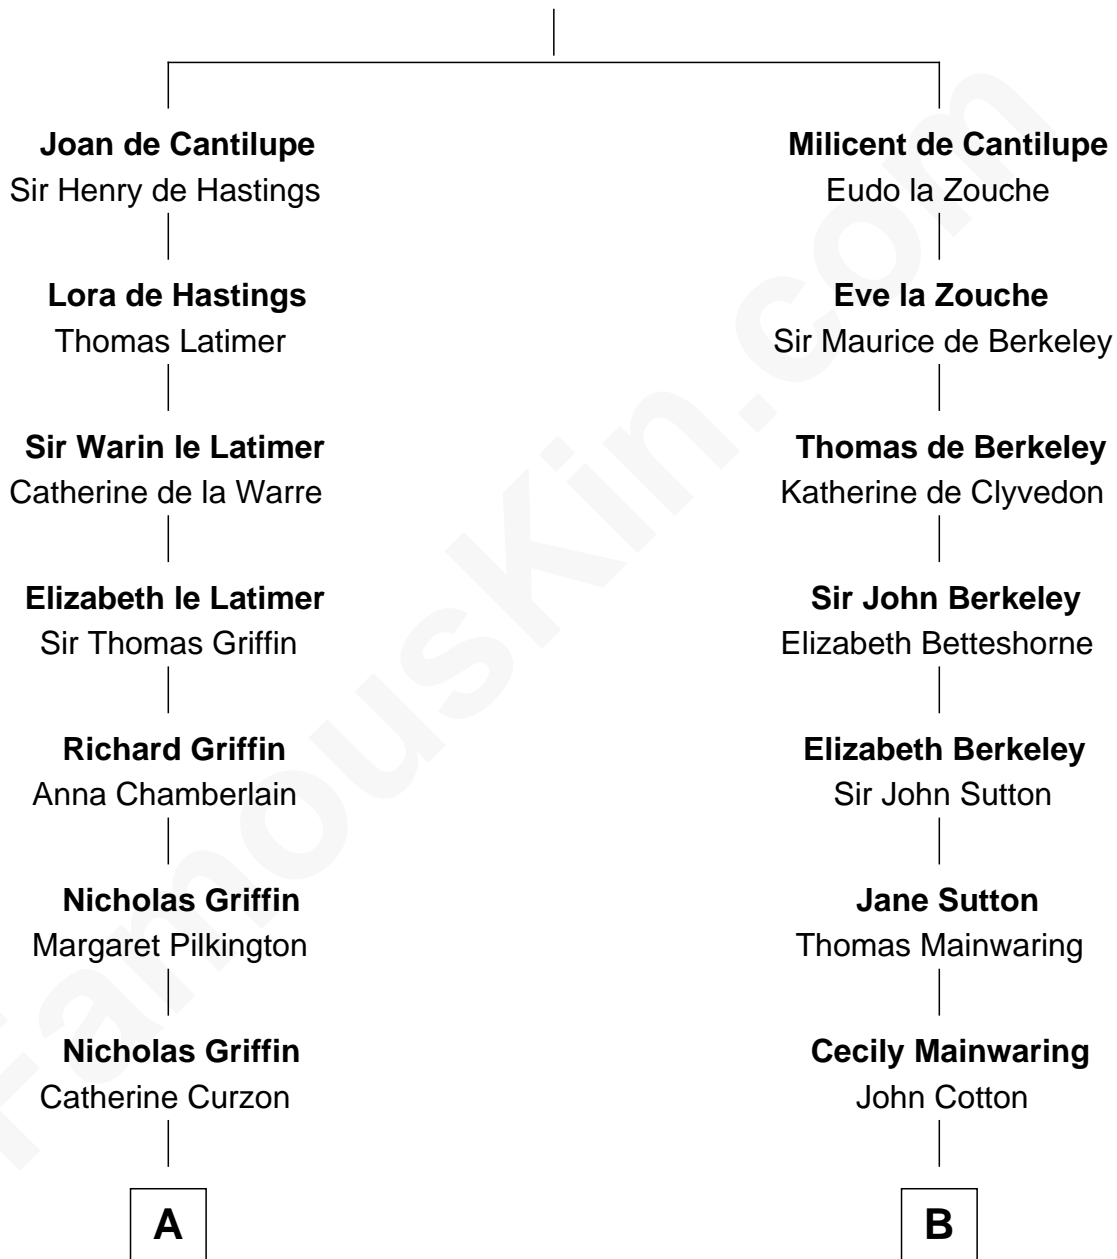

FamousKin.com
Relationship Chart of
William C. C. Claiborne
1st Governor of Louisiana

17th cousin 3 times removed of

Illeana Douglas
TV and Movie Actress

Sir William de Cantilupe
 Eve de Braiose

C

Lena Priscilla Shackelford
Edouard Gregory Hesselberg

Melvyn Edouard Hesselberg
Rosalind Hightower

Gregory Hesselberg
Joan Georgescu

Illeana Douglas
TV and Movie Actress