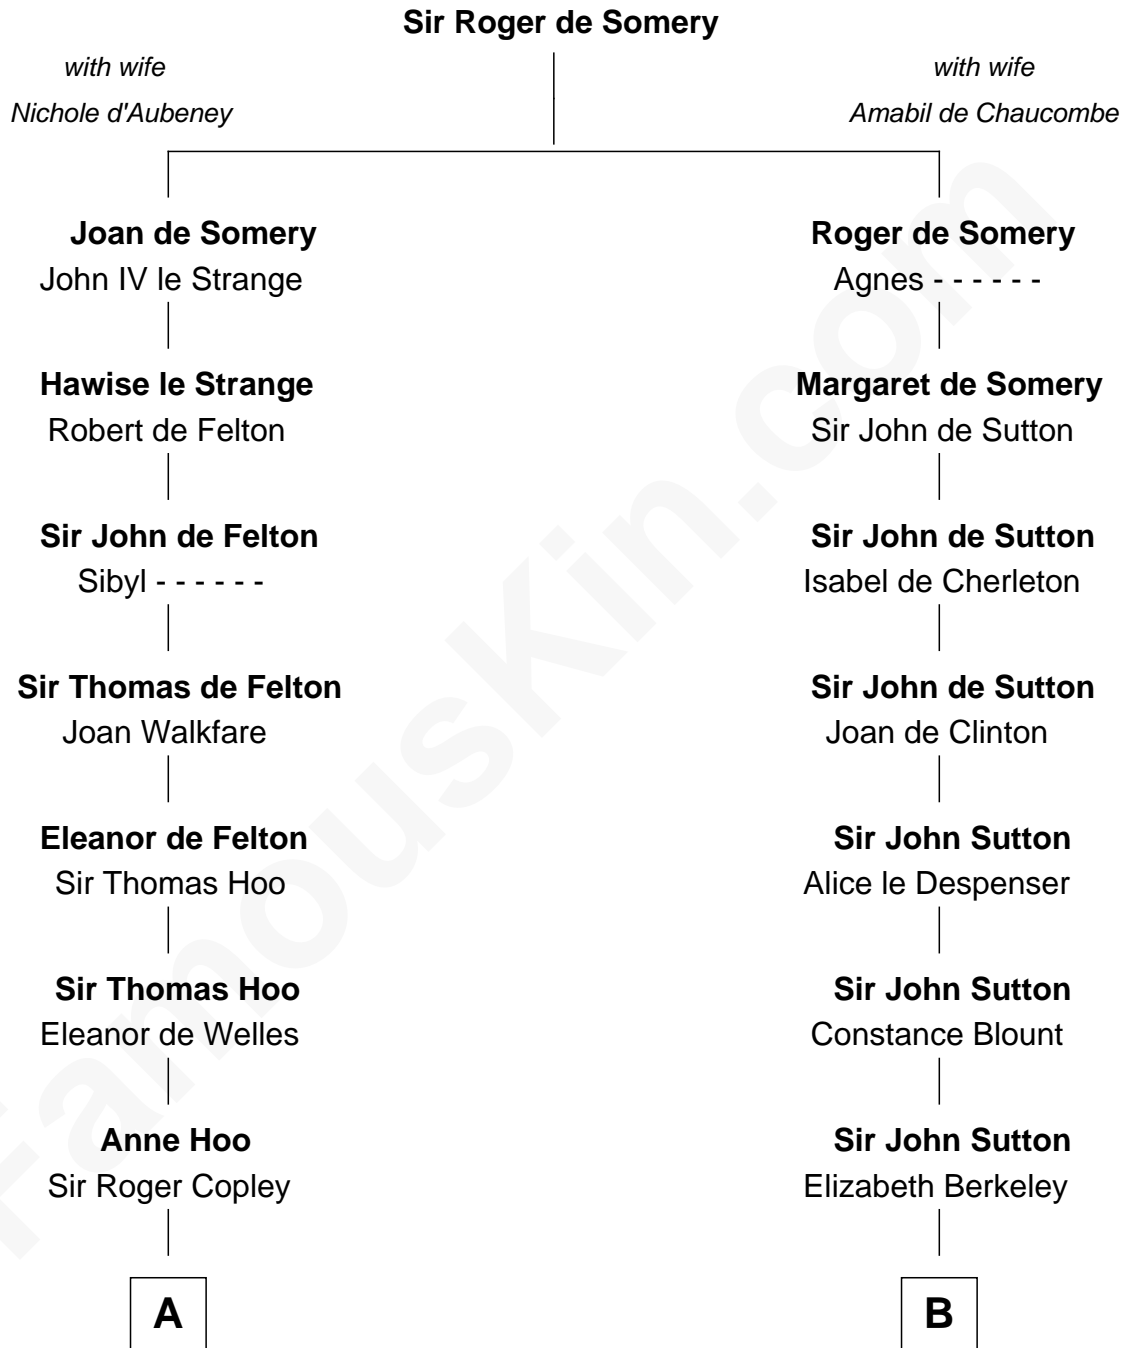

**FamousKin.com**  
**Relationship Chart of**  
**William C. C. Claiborne**  
*1st Governor of Louisiana*

17th cousin 3 times removed of

**Melvyn Douglas**  
*Movie Actor*

**C**

**Erskine Douglas**

Sophia Garrett

**Emma Jane Douglas**

Col. George Taliaferro Shackelford

**Lena Priscilla Shackelford**

Edouard Gregory Hesselberg

**Melvyn Douglas**

*Movie Actor*