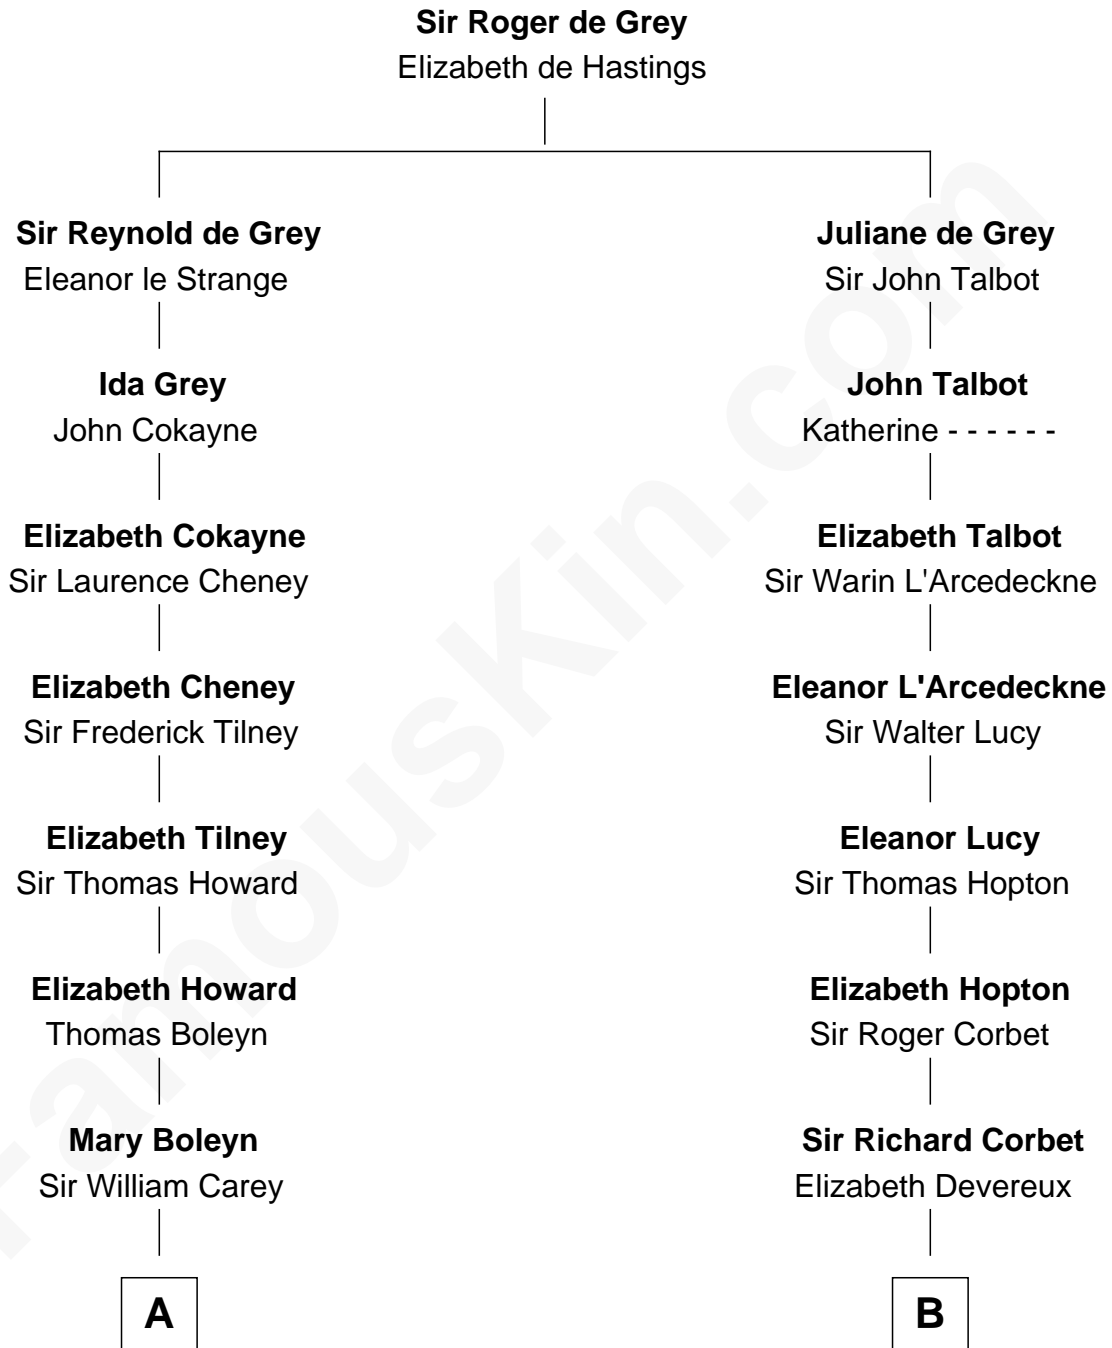

FamousKin.com
Relationship Chart of
William C. C. Claiborne
1st Governor of Louisiana

15th cousin 5 times removed of

Melvyn Douglas
Movie Actor

C

Erskine Douglas

Sophia Garrett

Emma Jane Douglas

Col. George Taliaferro Shackelford

Lena Priscilla Shackelford

Edouard Gregory Hesselberg

Melvyn Douglas

Movie Actor