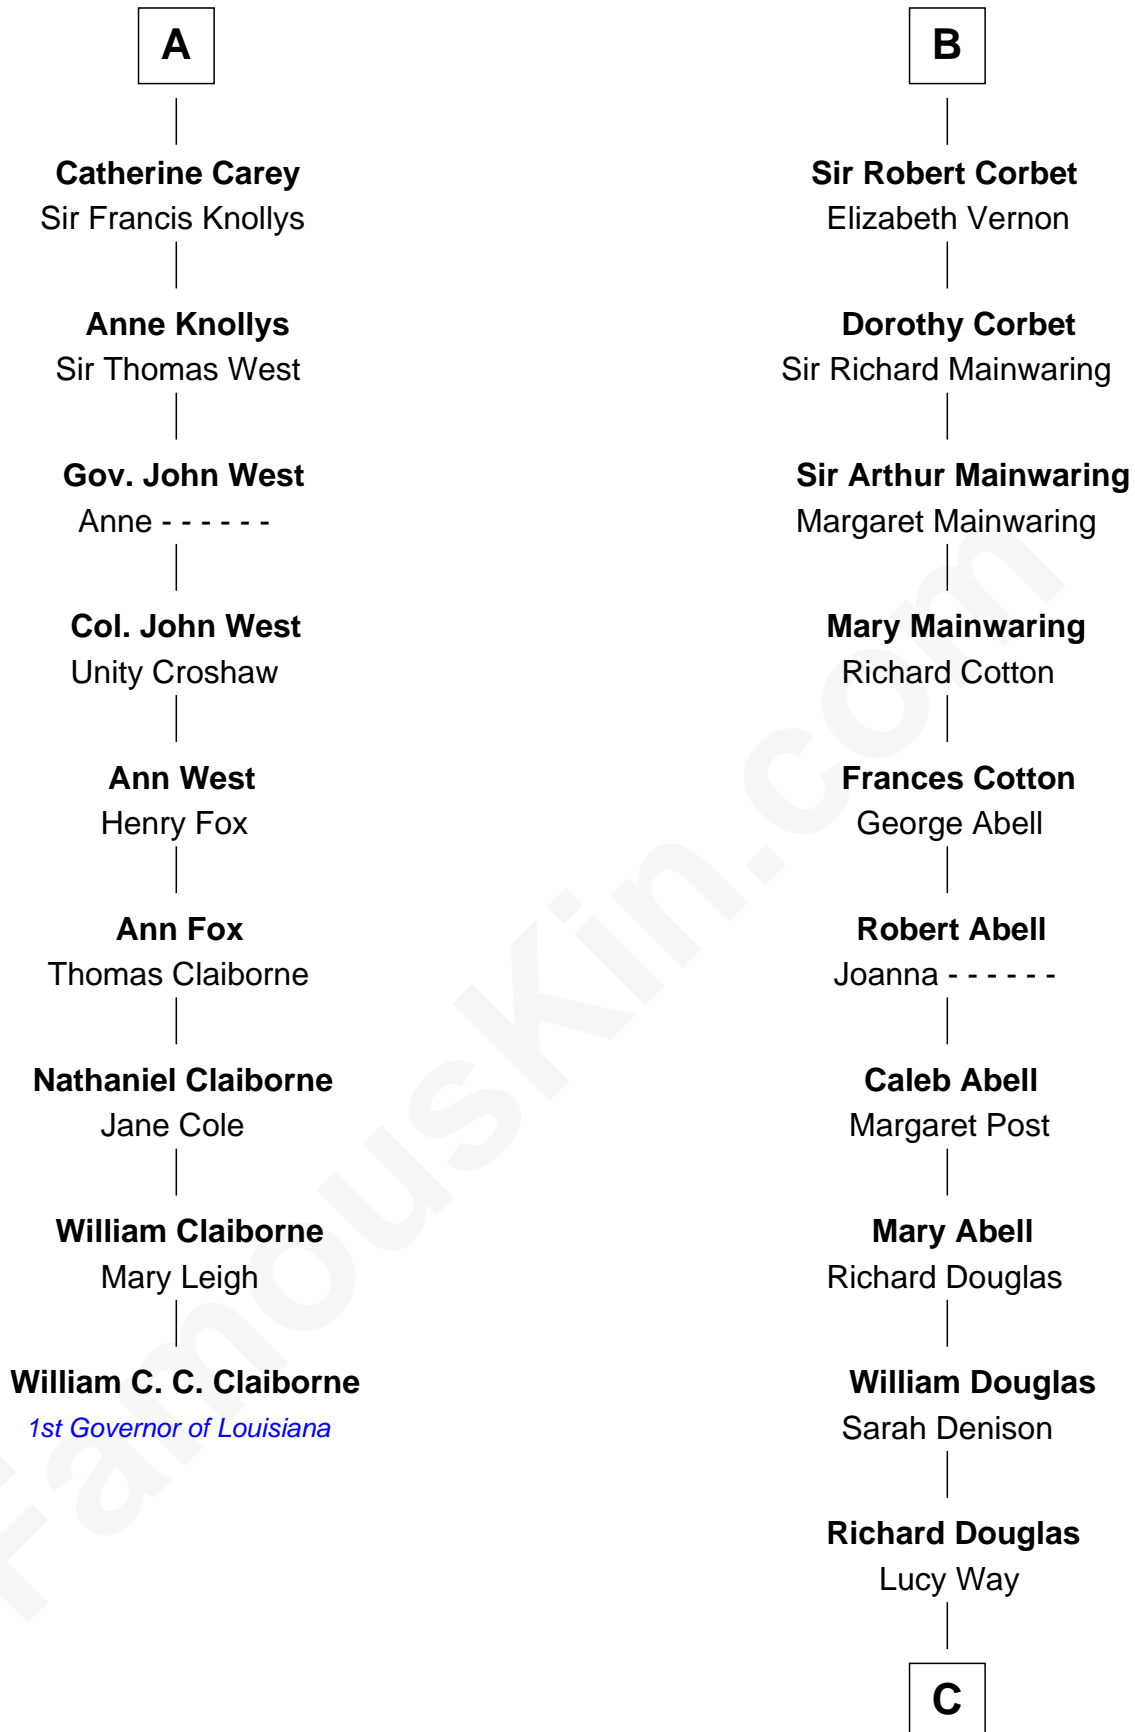

FamousKin.com
Relationship Chart of
William C. C. Claiborne
1st Governor of Louisiana

15th cousin 5 times removed of

Melvyn Douglas
Movie Actor

C

Erskine Douglas

Sophia Garrett

Emma Jane Douglas

Col. George Taliaferro Shackelford

Lena Priscilla Shackelford

Edouard Gregory Hesselberg

Melvyn Douglas

Movie Actor