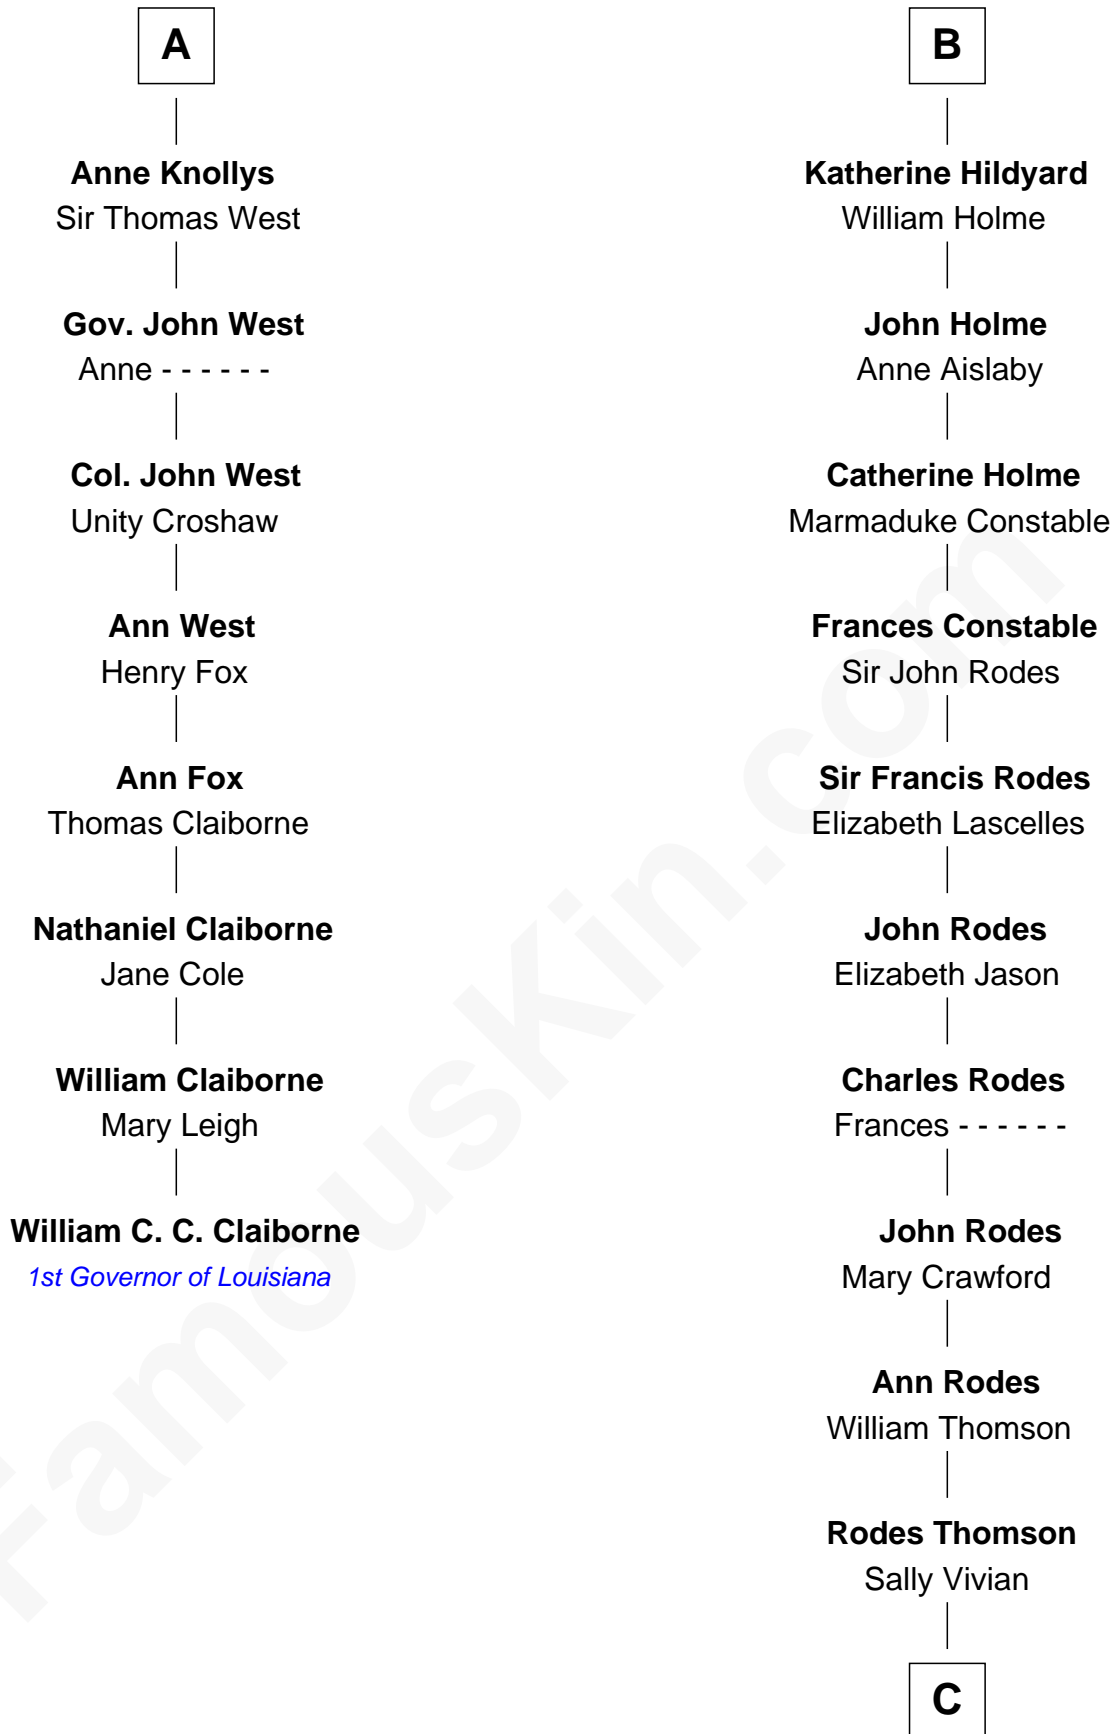

FamousKin.com
Relationship Chart of
William C. C. Claiborne
1st Governor of Louisiana

14th cousin 7 times removed of
Melvyn Douglas
Movie Actor

Edward III, King of England
 Philippa of Hainault

C

Nancy Thomson

Thomas Johnson Garrett

Sophia Garrett

Erskine Douglas

Emma Jane Douglas

Col. George Taliaferro Shackelford

Lena Priscilla Shackelford

Edouard Gregory Hesselberg

Melvyn Douglas