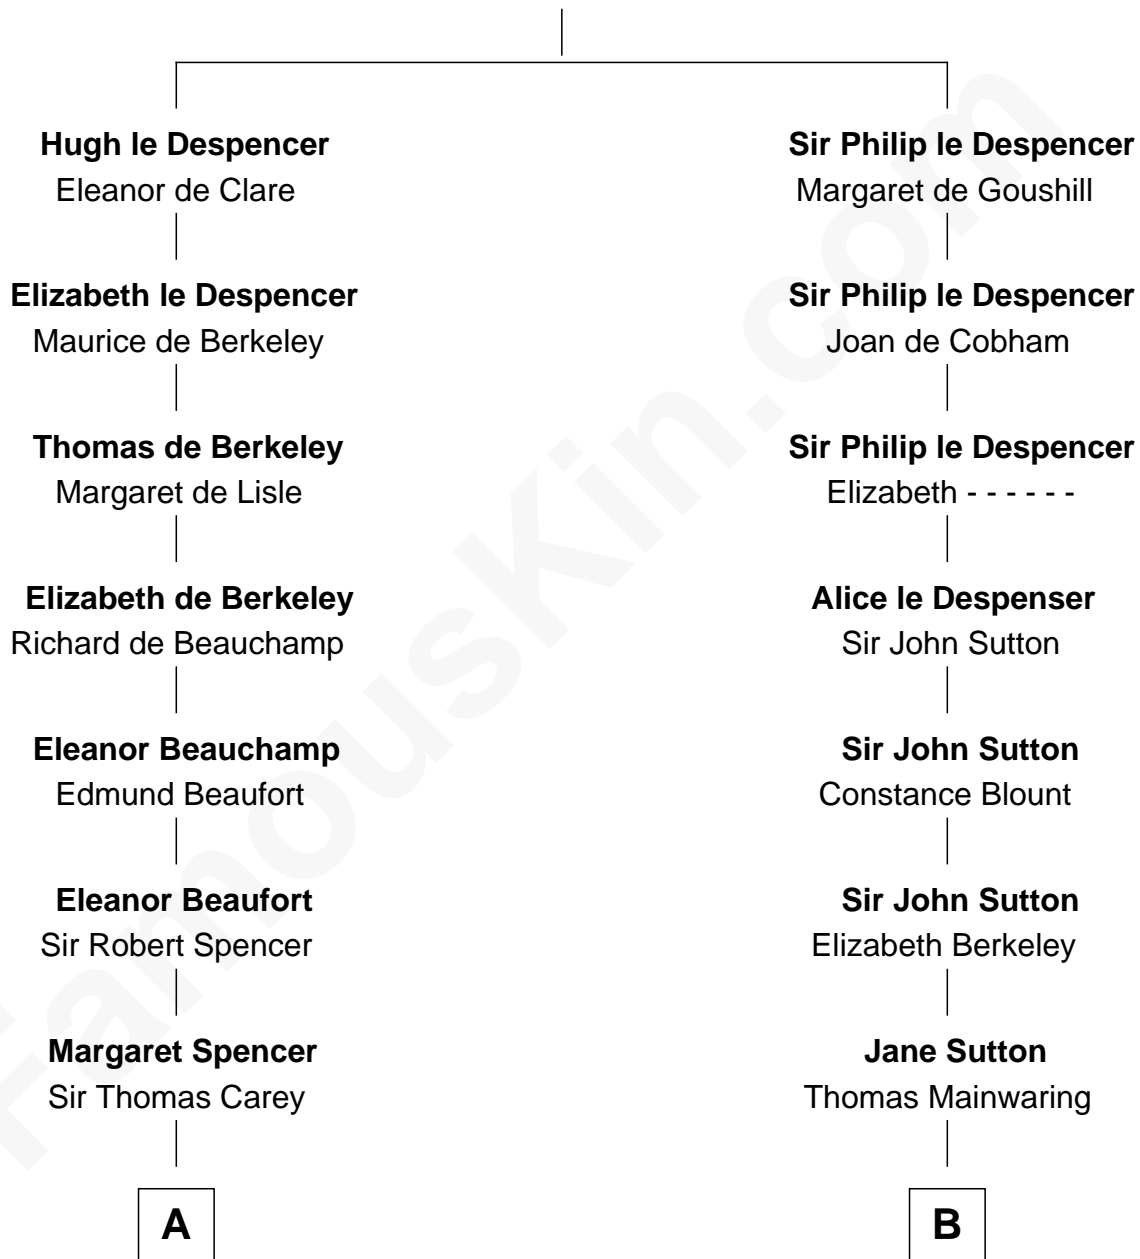

FamousKin.com
Relationship Chart of
William C. C. Claiborne
1st Governor of Louisiana

16th cousin 3 times removed of
Melvyn Douglas
Movie Actor

Sir Hugh le Despencer
 Isabella de Beauchamp

C

Emma Jane Douglas

Col. George Taliaferro Shackelford

Lena Priscilla Shackelford

Edouard Gregory Hesselberg

Melvyn Douglas

Movie Actor

FamousKin.com