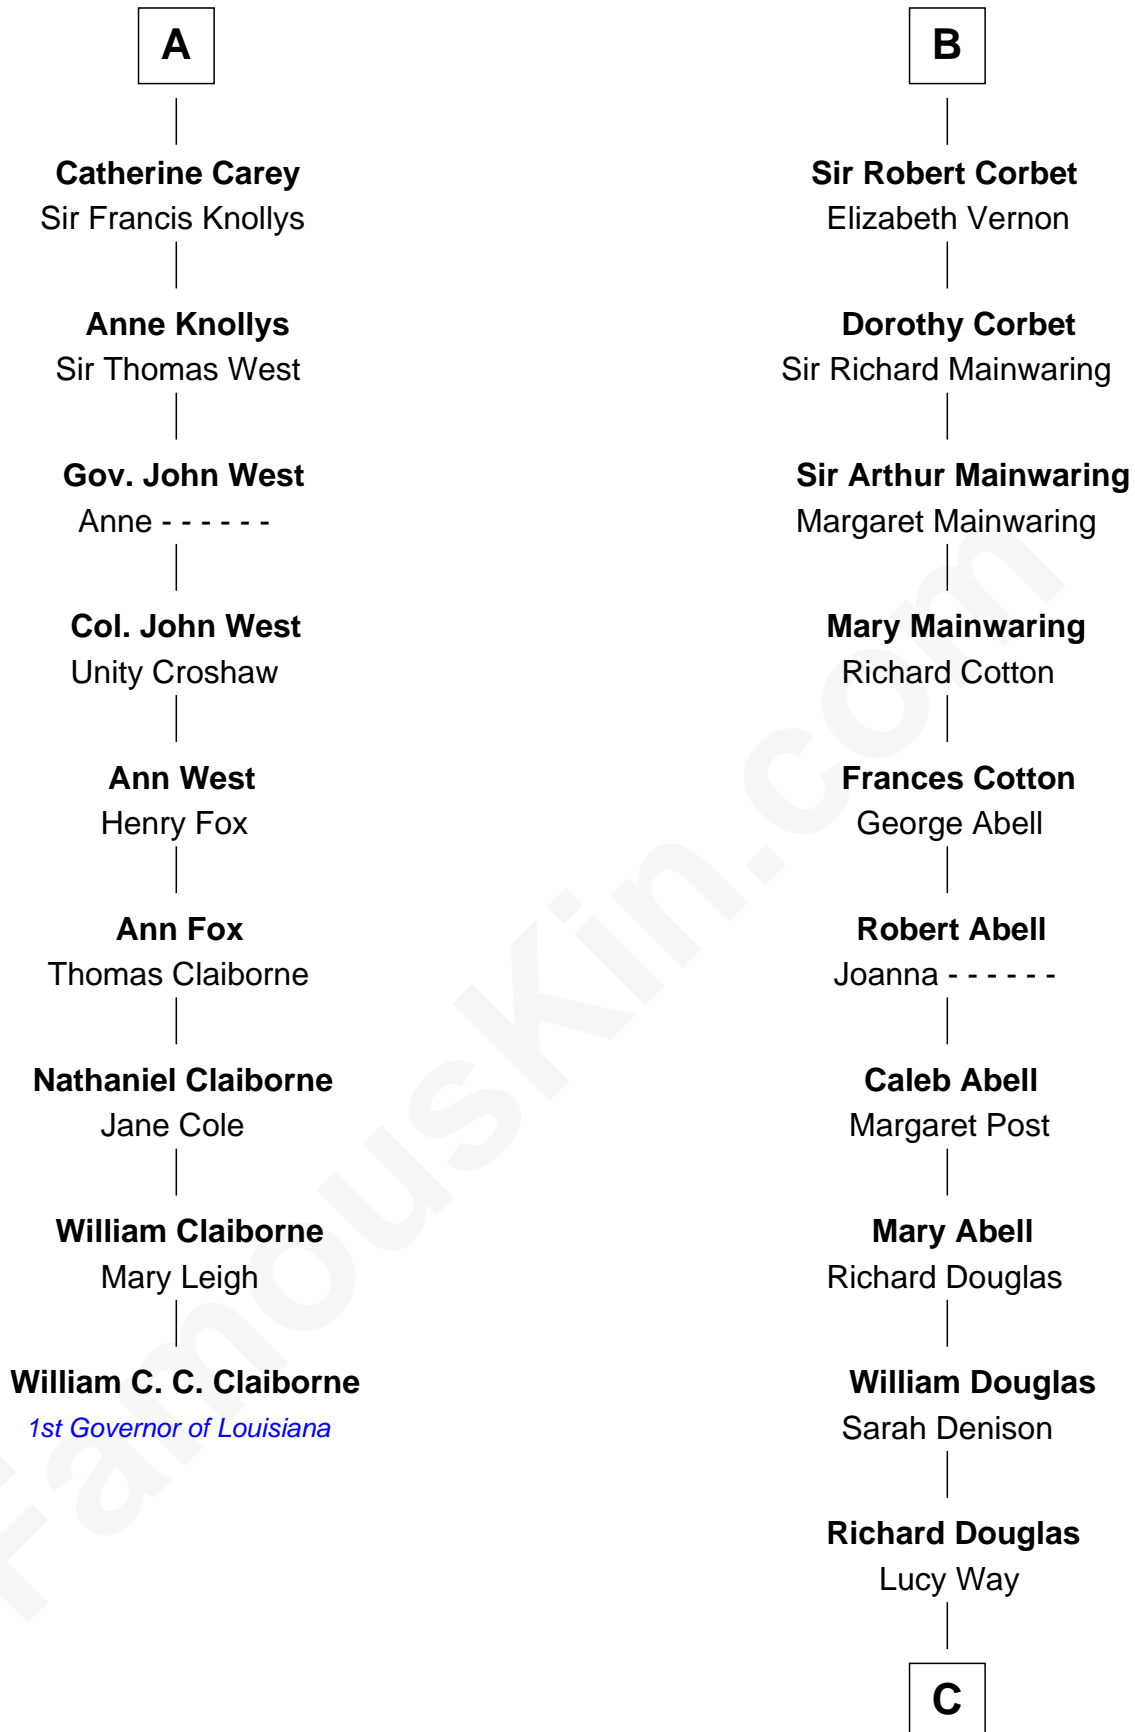

FamousKin.com
Relationship Chart of
William C. C. Claiborne
1st Governor of Louisiana

15th cousin 5 times removed of

Melvyn Douglas
Movie Actor

Hugh le Despencer
 Eleanor de Clare

Elizabeth le Despencer
 Maurice de Berkeley

Thomas de Berkeley
 Margaret de Lisle

Elizabeth de Berkeley
 Richard de Beauchamp

Eleanor Beauchamp
 Edmund Beaufort

Eleanor Beaufort
 Sir Robert Spencer

Margaret Spencer
 Sir Thomas Carey

Sir William Carey
 Mary Boleyn

A

Sir Edward le Despencer
 Anne de Ferrers

Edward Despencer
 Elizabeth Burghersh

Margaret Despencer
 Robert de Ferrers

Sir Edmund Ferrers
 Ellen Roche

Sir William Ferrers
 Elizabeth Belknap

Anne Ferrers
 Sir Walter Devereux

Elizabeth Devereux
 Sir Richard Corbet

B

C

Erskine Douglas

Sophia Garrett

Emma Jane Douglas

Col. George Taliaferro Shackelford

Lena Priscilla Shackelford