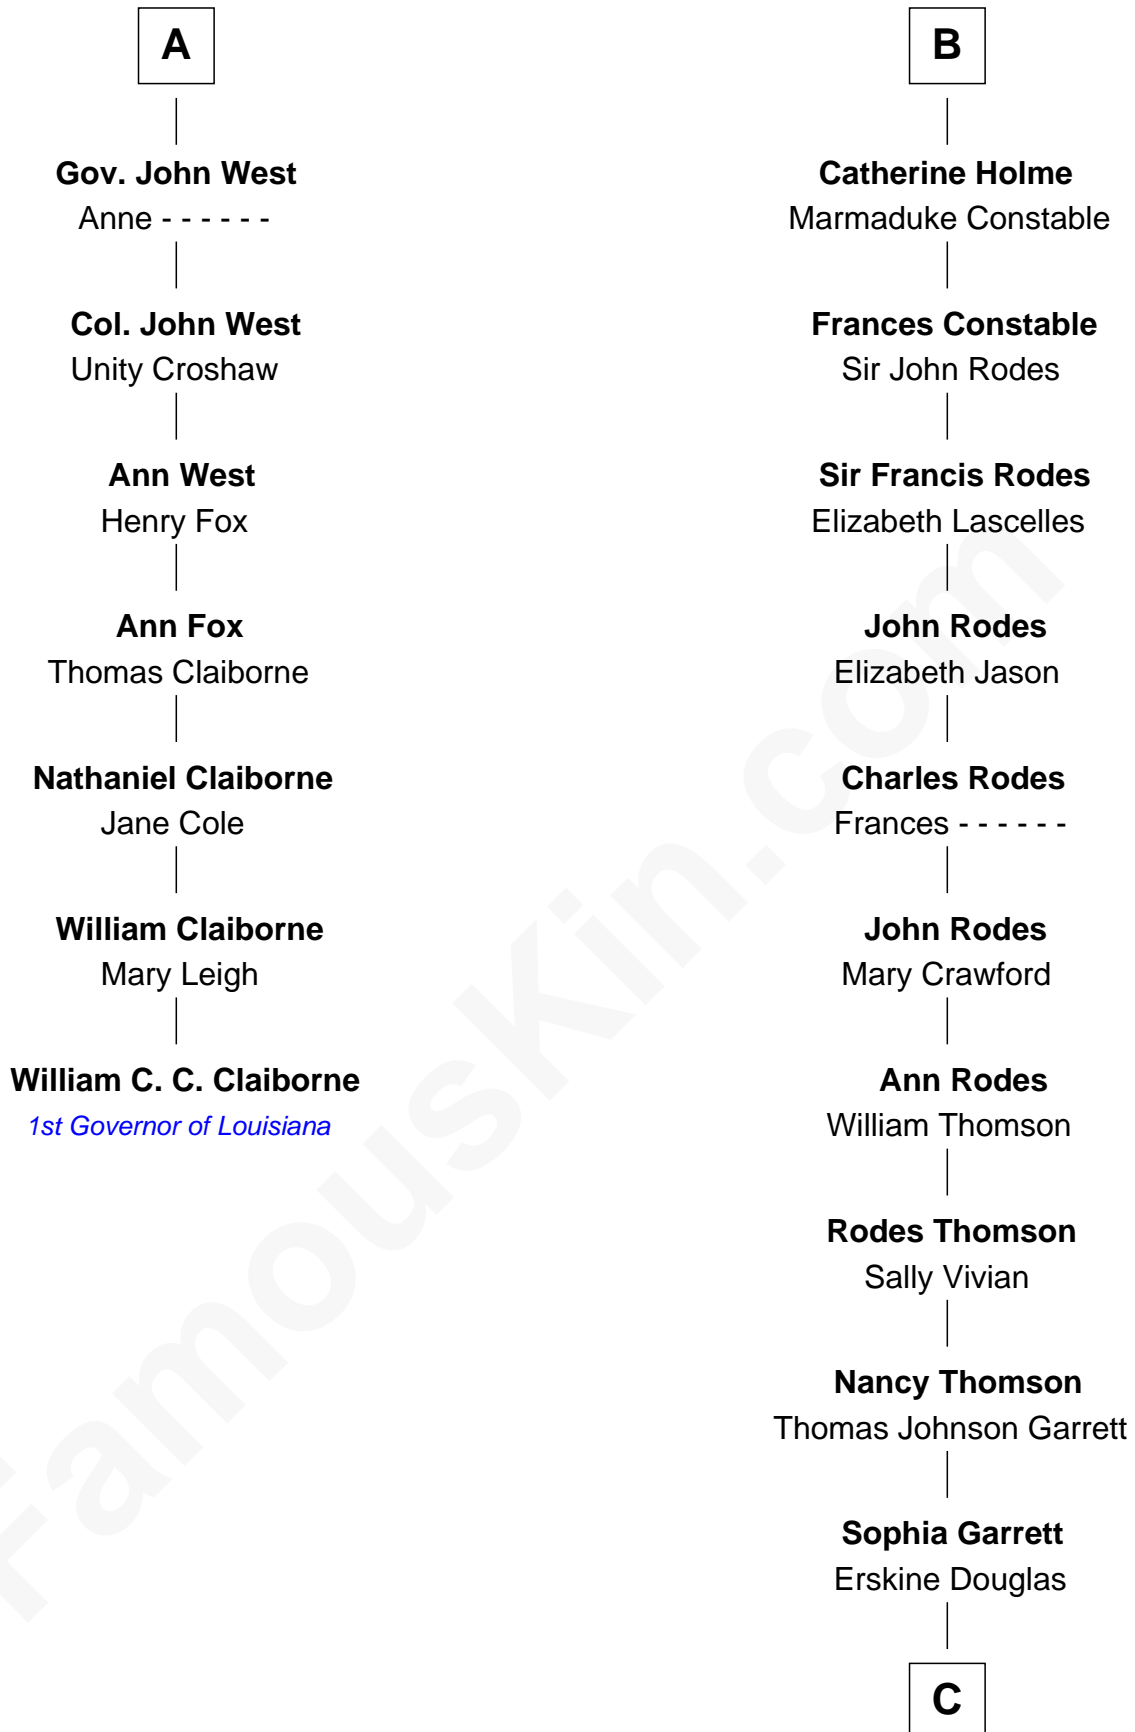

FamousKin.com
Relationship Chart of
William C. C. Claiborne
1st Governor of Louisiana

13th cousin 6 times removed of
Melvyn Douglas
Movie Actor

Sir Michael de la Pole
 Katherine Wingfield

C

Emma Jane Douglas

Col. George Taliaferro Shackelford

Lena Priscilla Shackelford

Edouard Gregory Hesselberg

Melvyn Douglas

Movie Actor

FamousKin.com