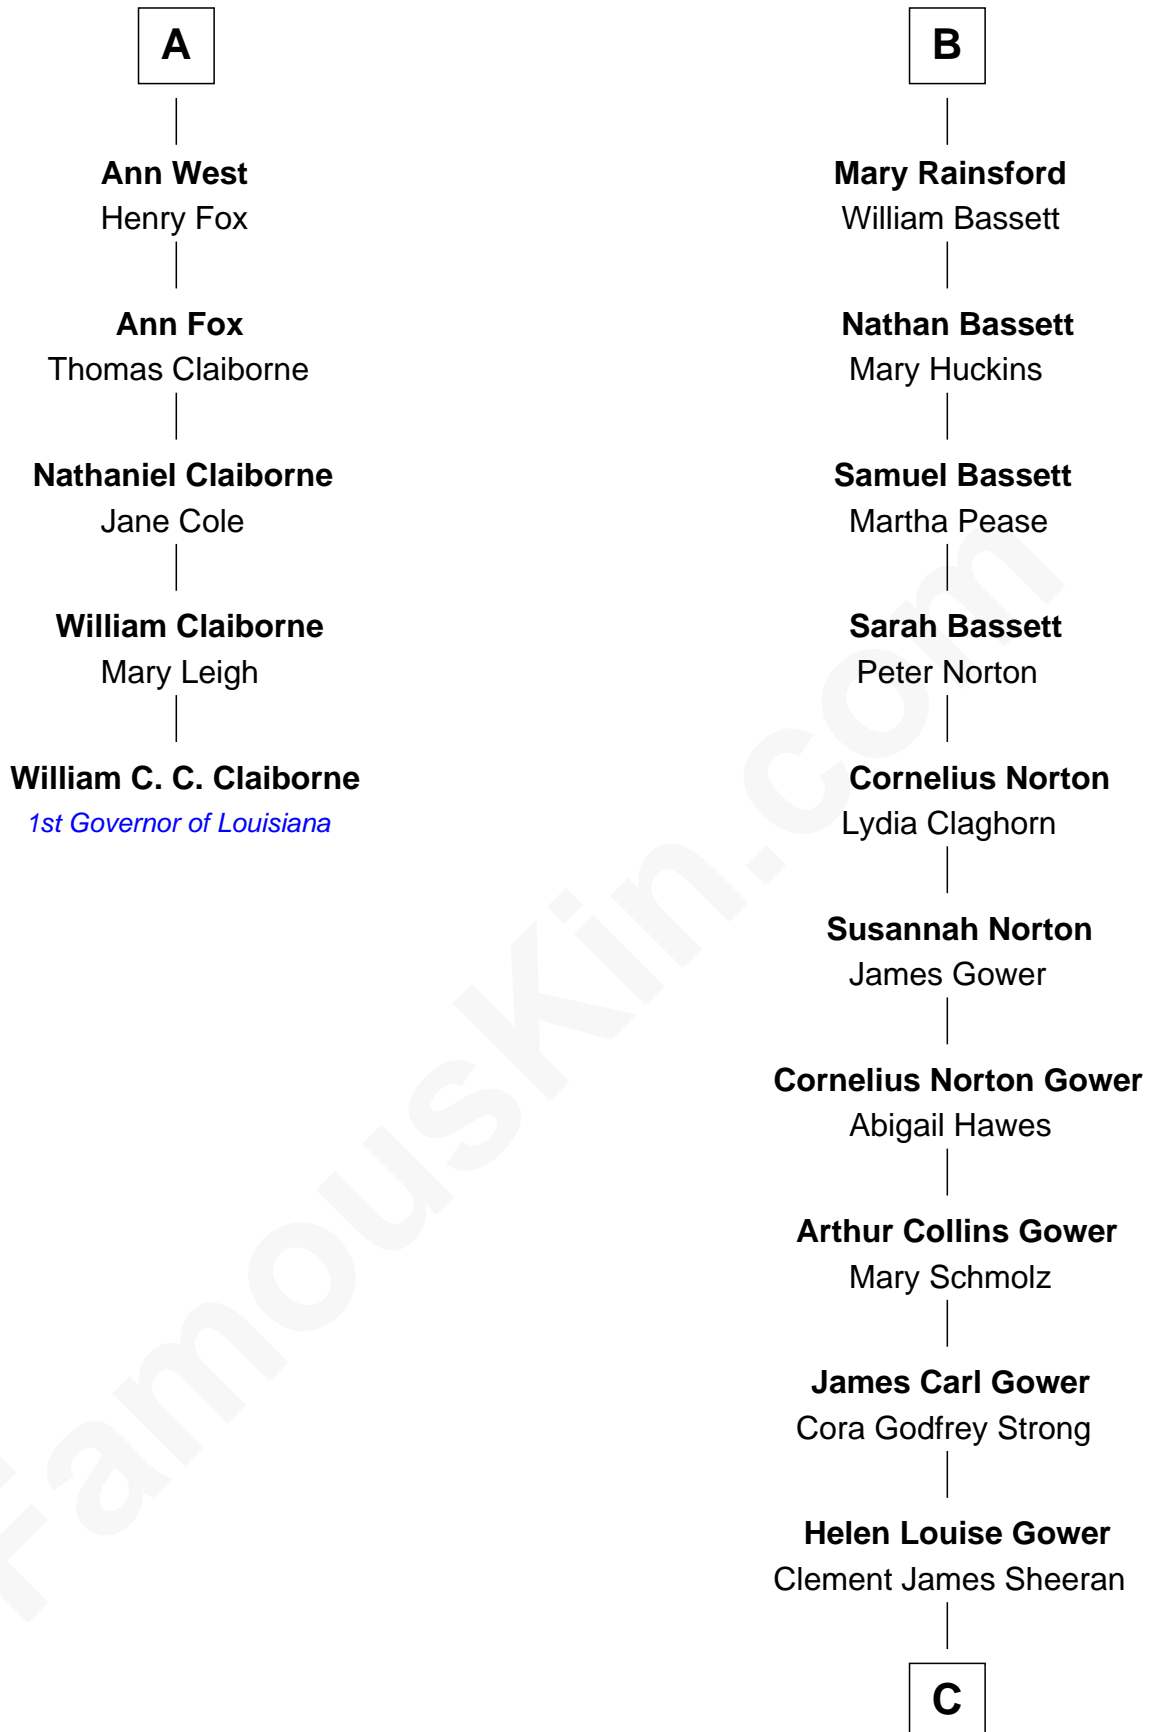

**FamousKin.com**  
**Relationship Chart of**  
**William C. C. Claiborne**  
*1st Governor of Louisiana*

**11th cousin 7 times removed of**  
**Sarah Palin**  
*9th Governor of Alaska*

**Sir Robert Hungerford**  
 Margaret Botreaux

**C**

**Sarah Sheeran**  
Charles Richard Heath

**Sarah Palin**  
*9th Governor of Alaska*

FamousKin.com