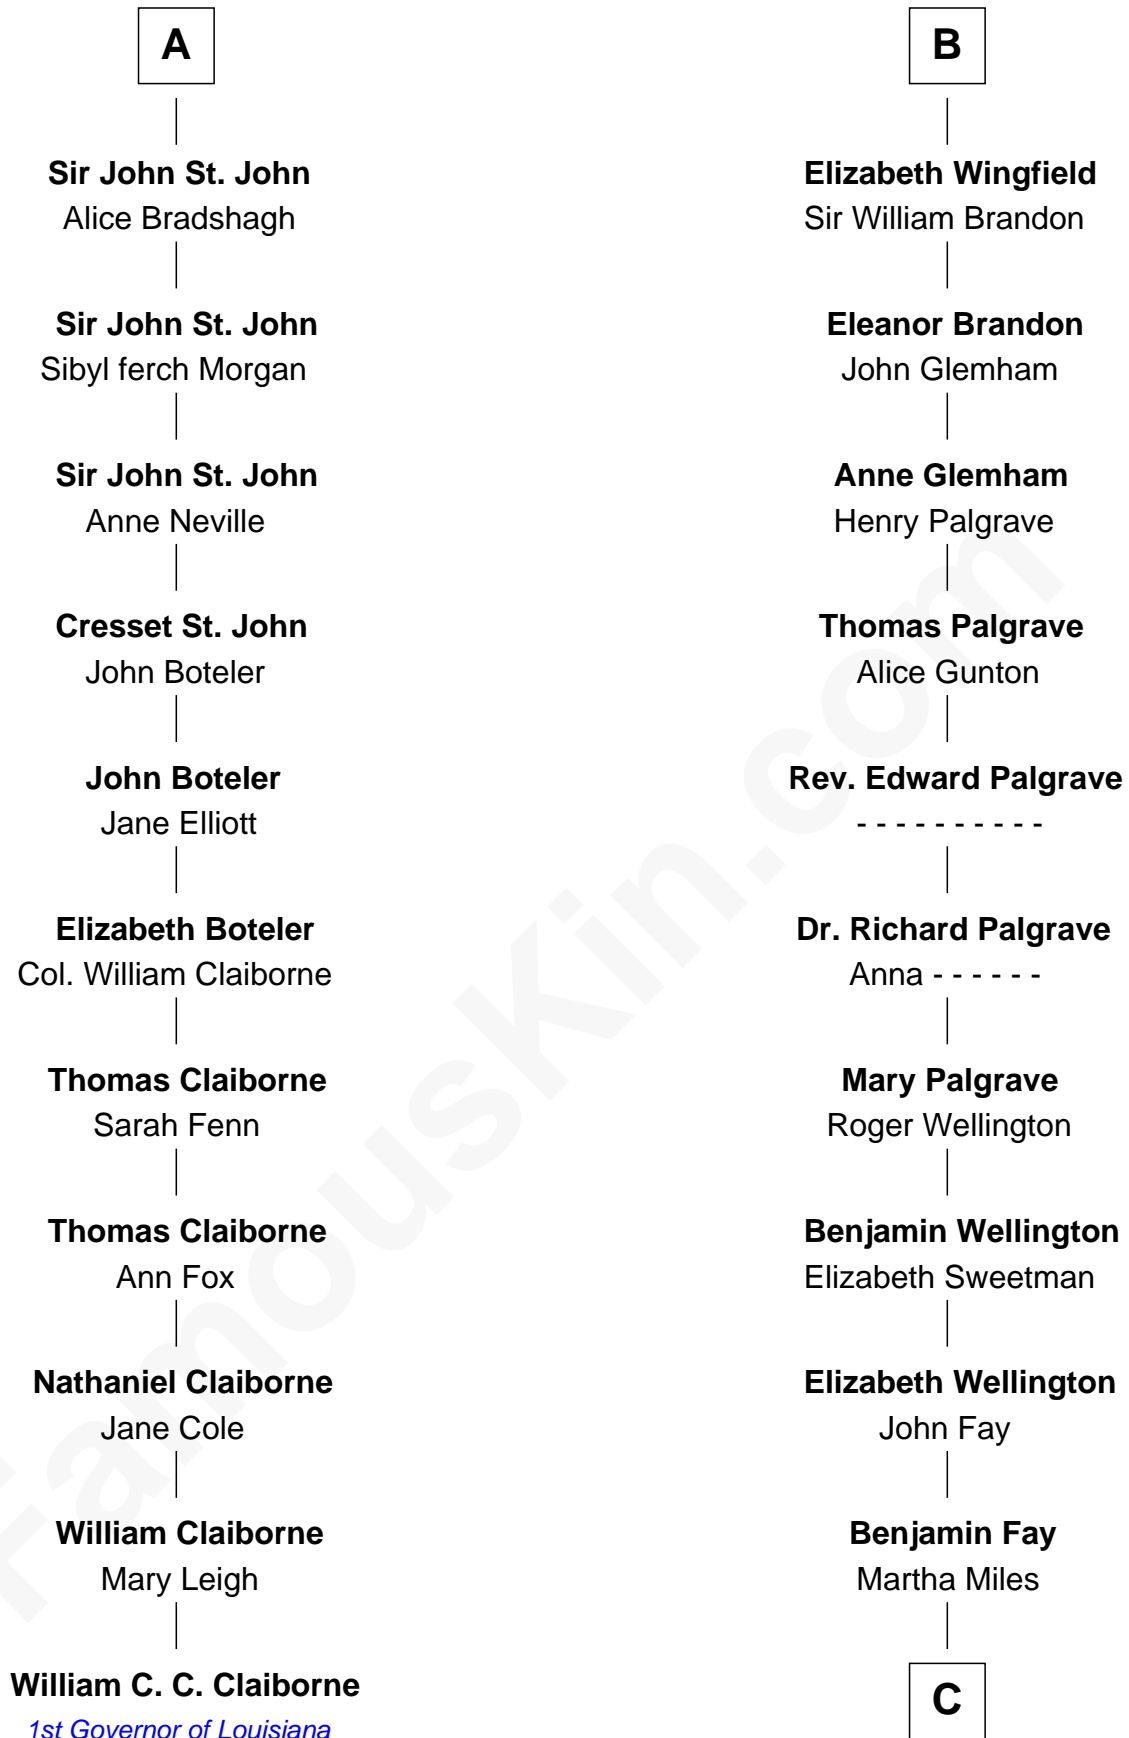

FamousKin.com
Relationship Chart of
William C. C. Claiborne
1st Governor of Louisiana

17th cousin 2 times removed of

Shubael D. Childs
Founder of S.D. Childs & Company

C

Benjamin Fay

Beulah Stow

Beulah Fay

Josiah Childs