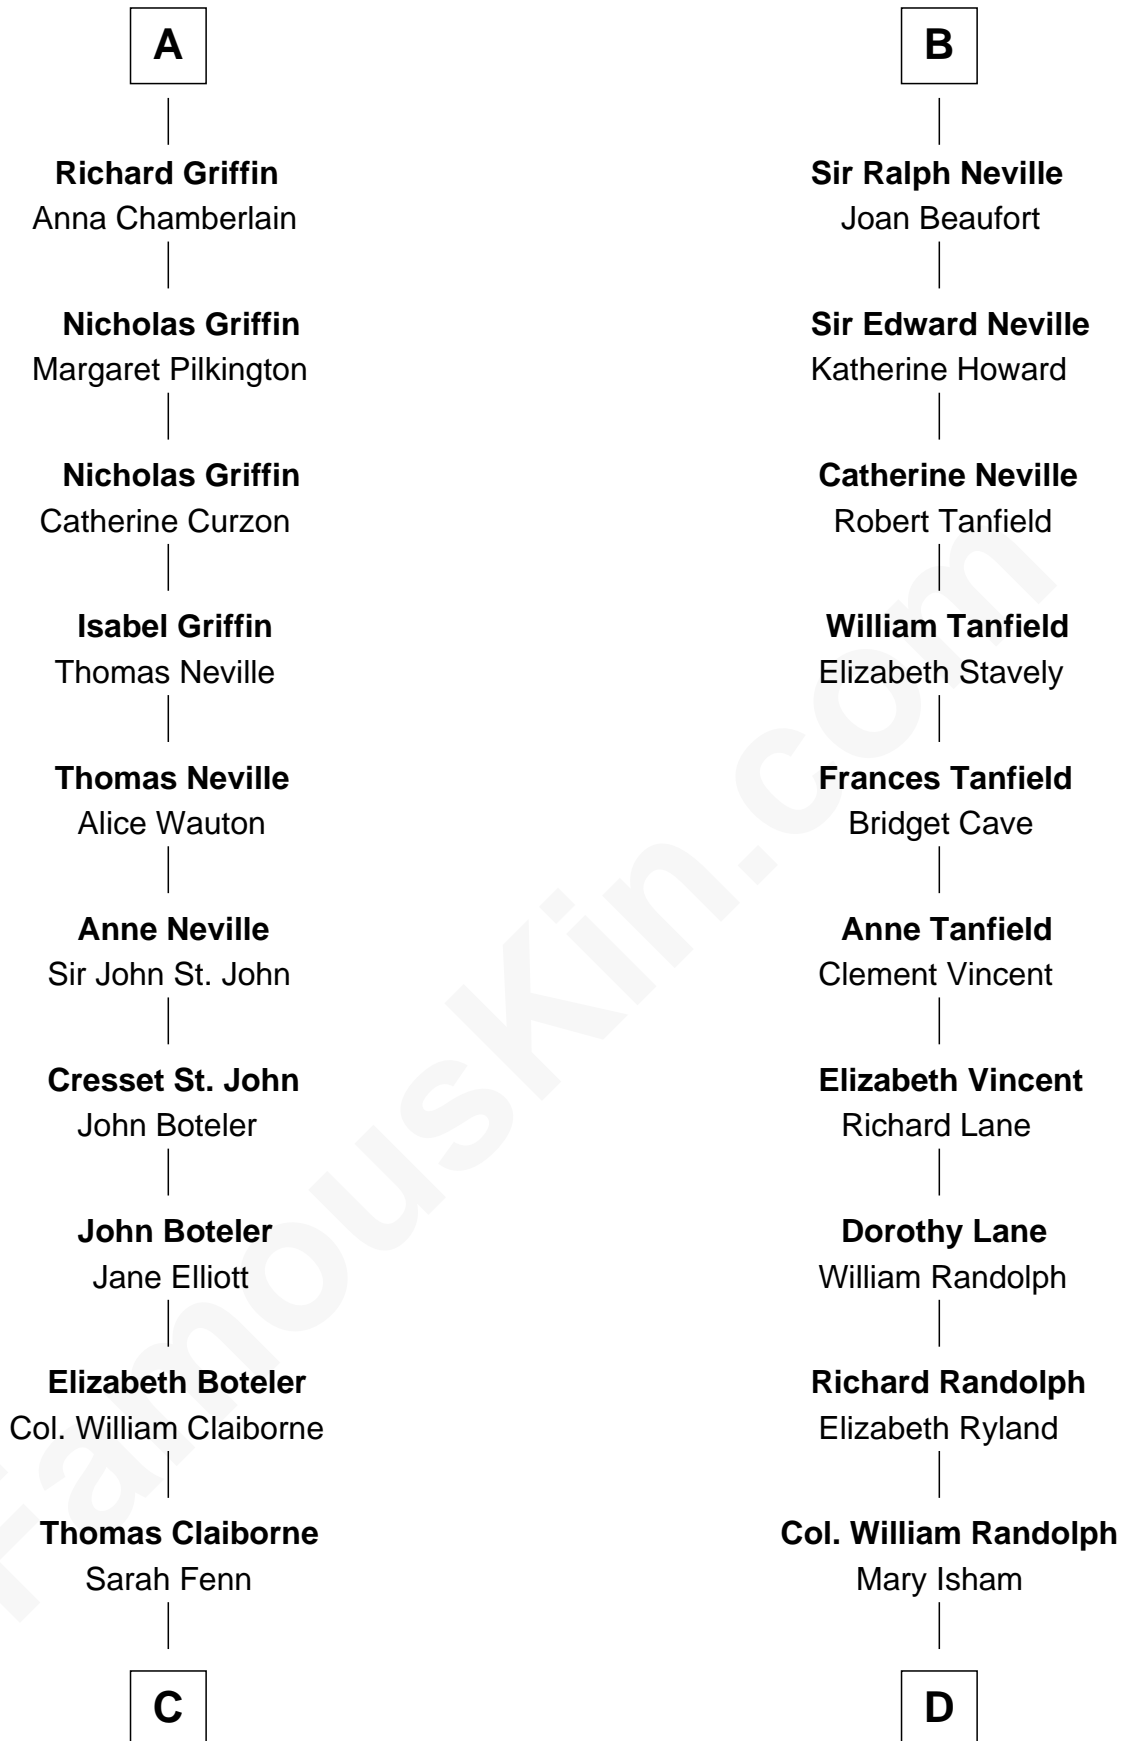

FamousKin.com
Relationship Chart of
William C. C. Claiborne
1st Governor of Louisiana

19th cousin 1 time removed of

Thomas Jefferson

3rd U.S. President and Signer of the Declaration of Independence

Roger Bigod
 Juliana de Vere