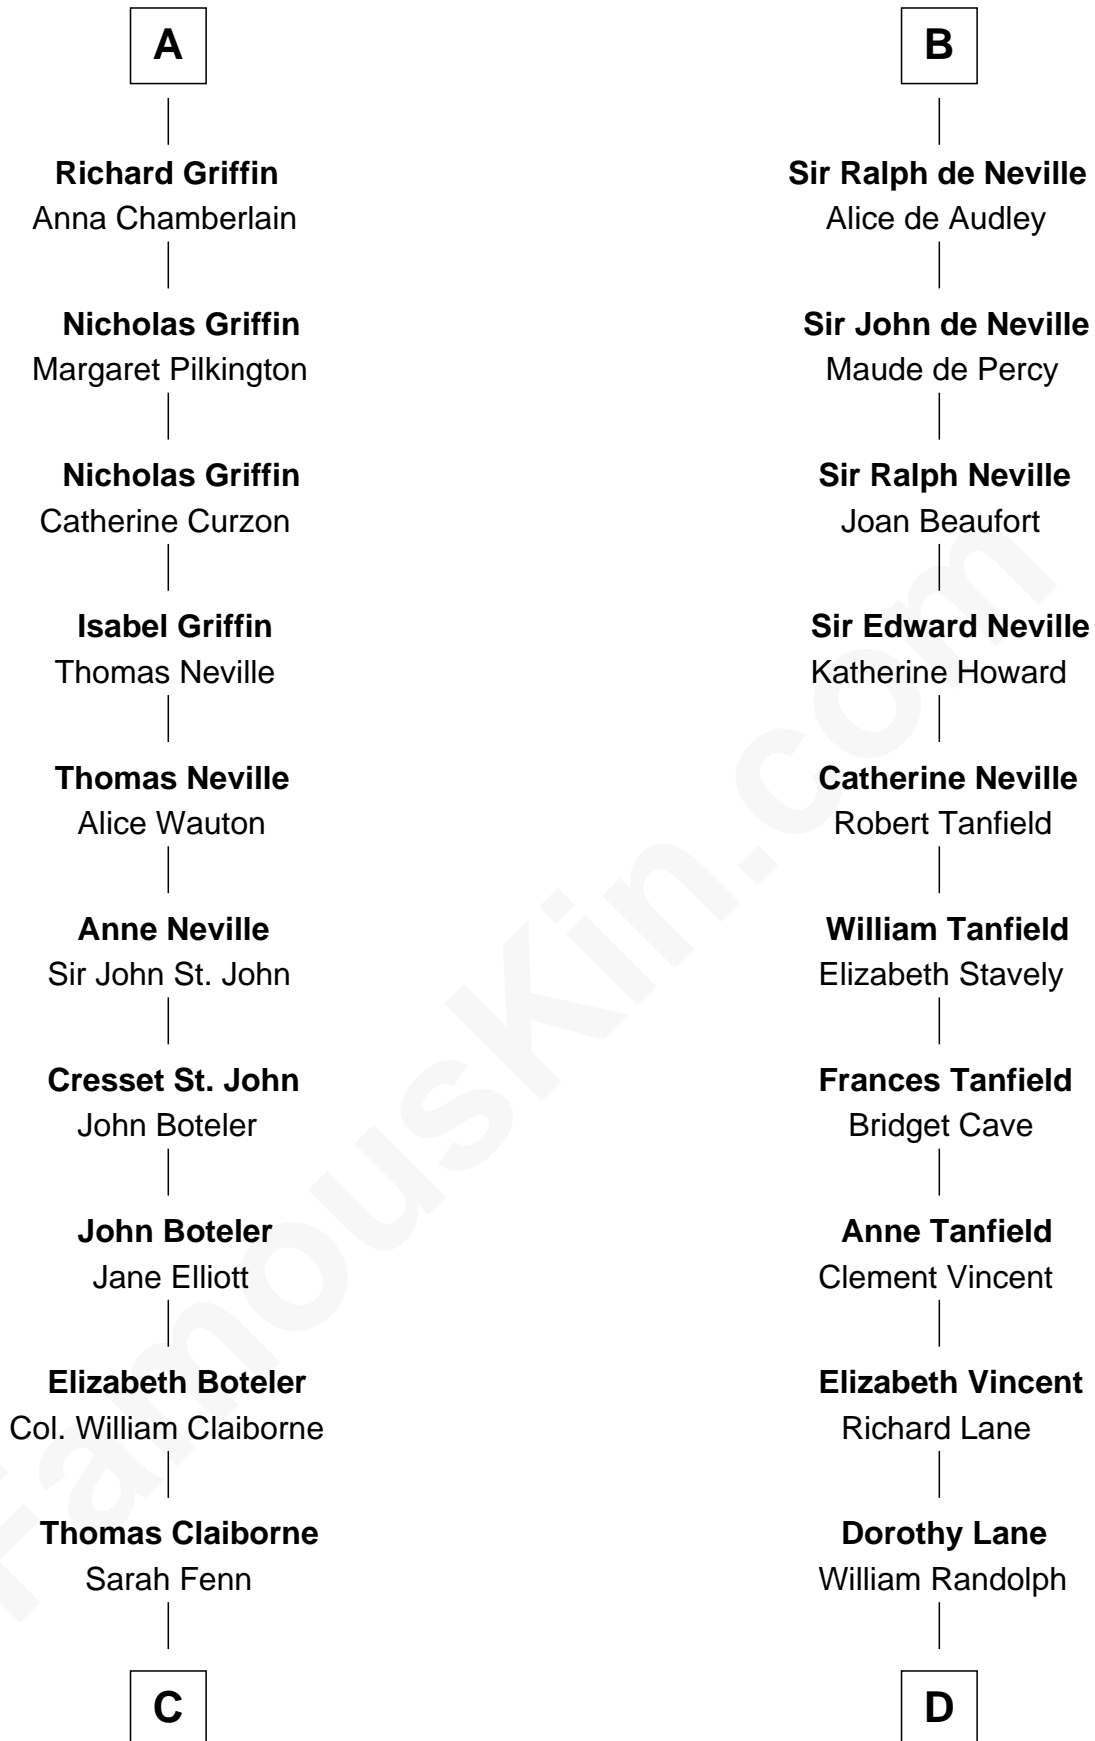

FamousKin.com
Relationship Chart of
William C. C. Claiborne
1st Governor of Louisiana

20th cousin 1 time removed of

Thomas Jefferson

3rd U.S. President and Signer of the Declaration of Independence

C

Thomas Claiborne
Ann Fox

Nathaniel Claiborne
Jane Cole

William Claiborne
Mary Leigh

William C. C. Claiborne
1st Governor of Louisiana

D

Richard Randolph
Elizabeth Ryland

Col. William Randolph
Mary Isham

Isham Randolph
Jane Rogers

Jane Randolph
Peter Jefferson