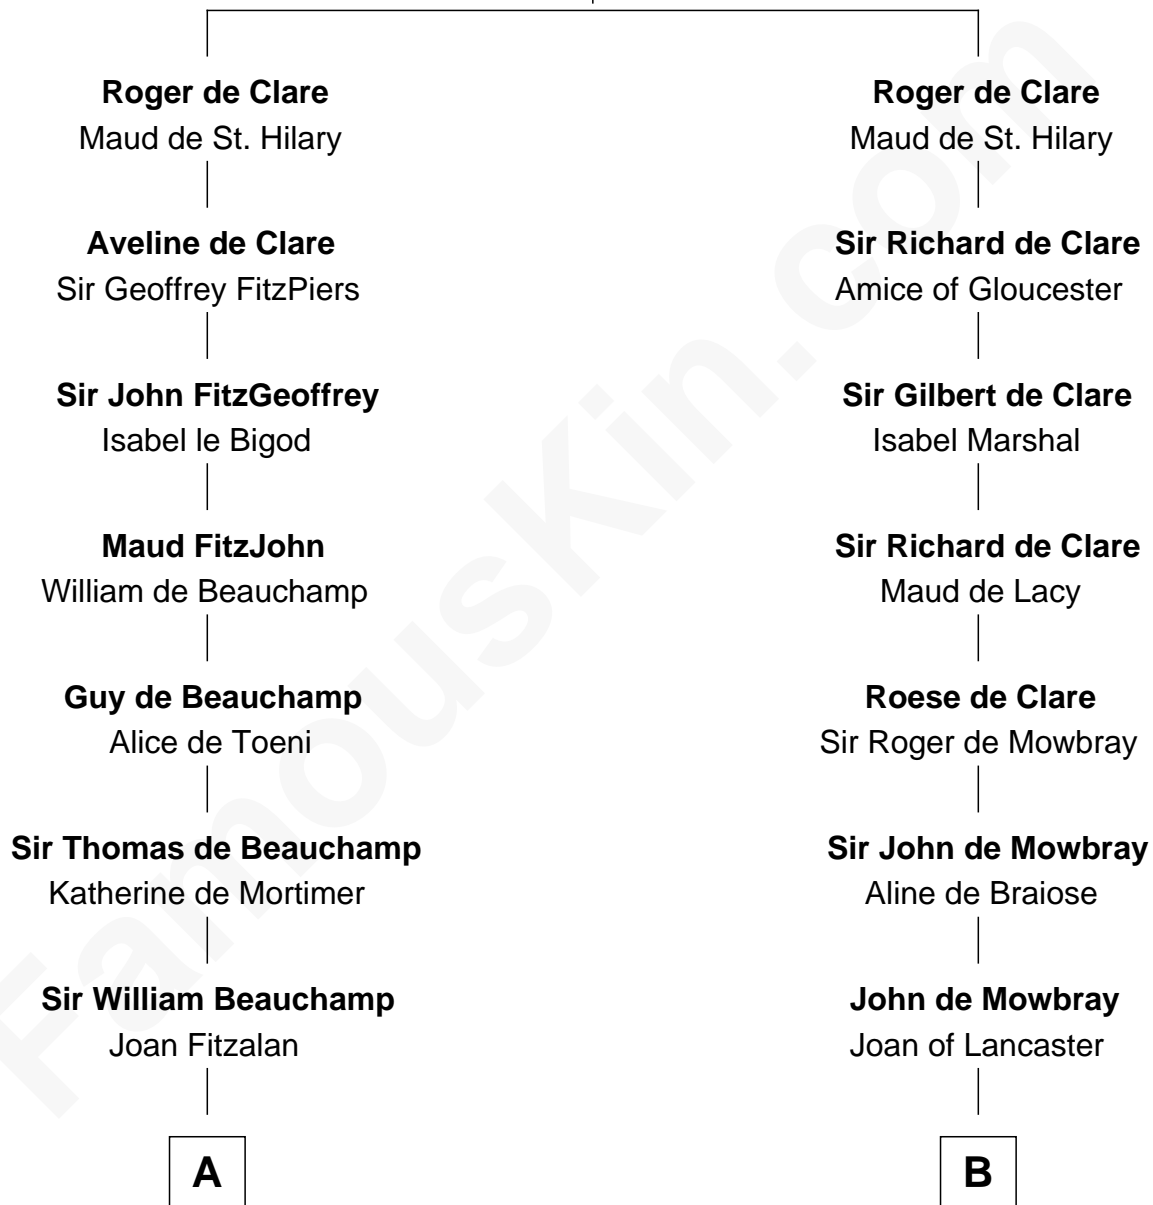

FamousKin.com Relationship Chart of

William C. C. Claiborne

1st Governor of Louisiana

20th cousin 1 time removed of

Thomas Jefferson

3rd U.S. President and Signer of the Declaration of Independence

Richard Fitzgilbert de Clare

Adeliza de Meschines

C

Ann Fox
Thomas Claiborne

Nathaniel Claiborne
Jane Cole

William Claiborne
Mary Leigh

William C. C. Claiborne
1st Governor of Louisiana

D

Richard Randolph
Elizabeth Ryland

Col. William Randolph
Mary Isham

Isham Randolph
Jane Rogers

Jane Randolph
Peter Jefferson

Thomas Jefferson
3rd U.S. President