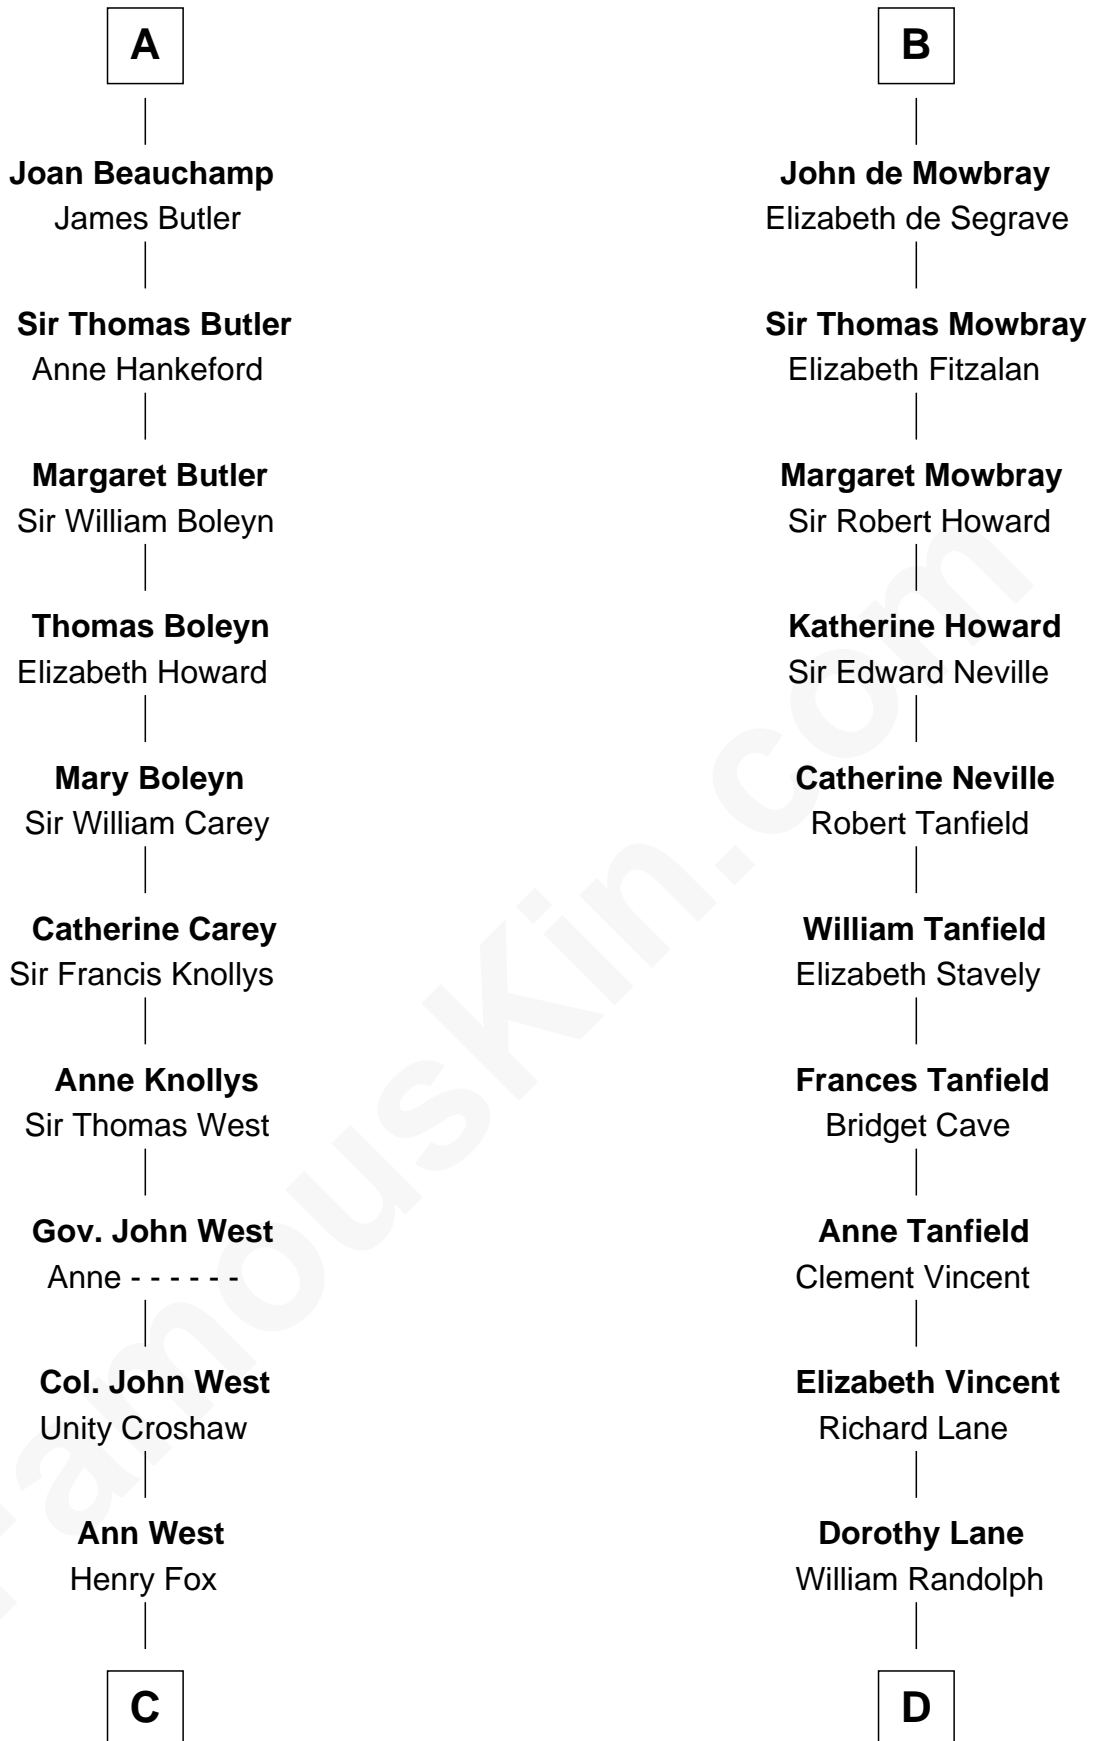

FamousKin.com Relationship Chart of

William C. C. Claiborne

1st Governor of Louisiana

20th cousin 1 time removed of

Thomas Jefferson

3rd U.S. President and Signer of the Declaration of Independence

Richard Fitzgilbert de Clare

Adeliza de Meschines

C

Ann Fox
Thomas Claiborne

Nathaniel Claiborne
Jane Cole

William Claiborne
Mary Leigh

William C. C. Claiborne
1st Governor of Louisiana

D

Richard Randolph
Elizabeth Ryland

Col. William Randolph
Mary Isham

Isham Randolph
Jane Rogers

Jane Randolph
Peter Jefferson

Thomas Jefferson
3rd U.S. President