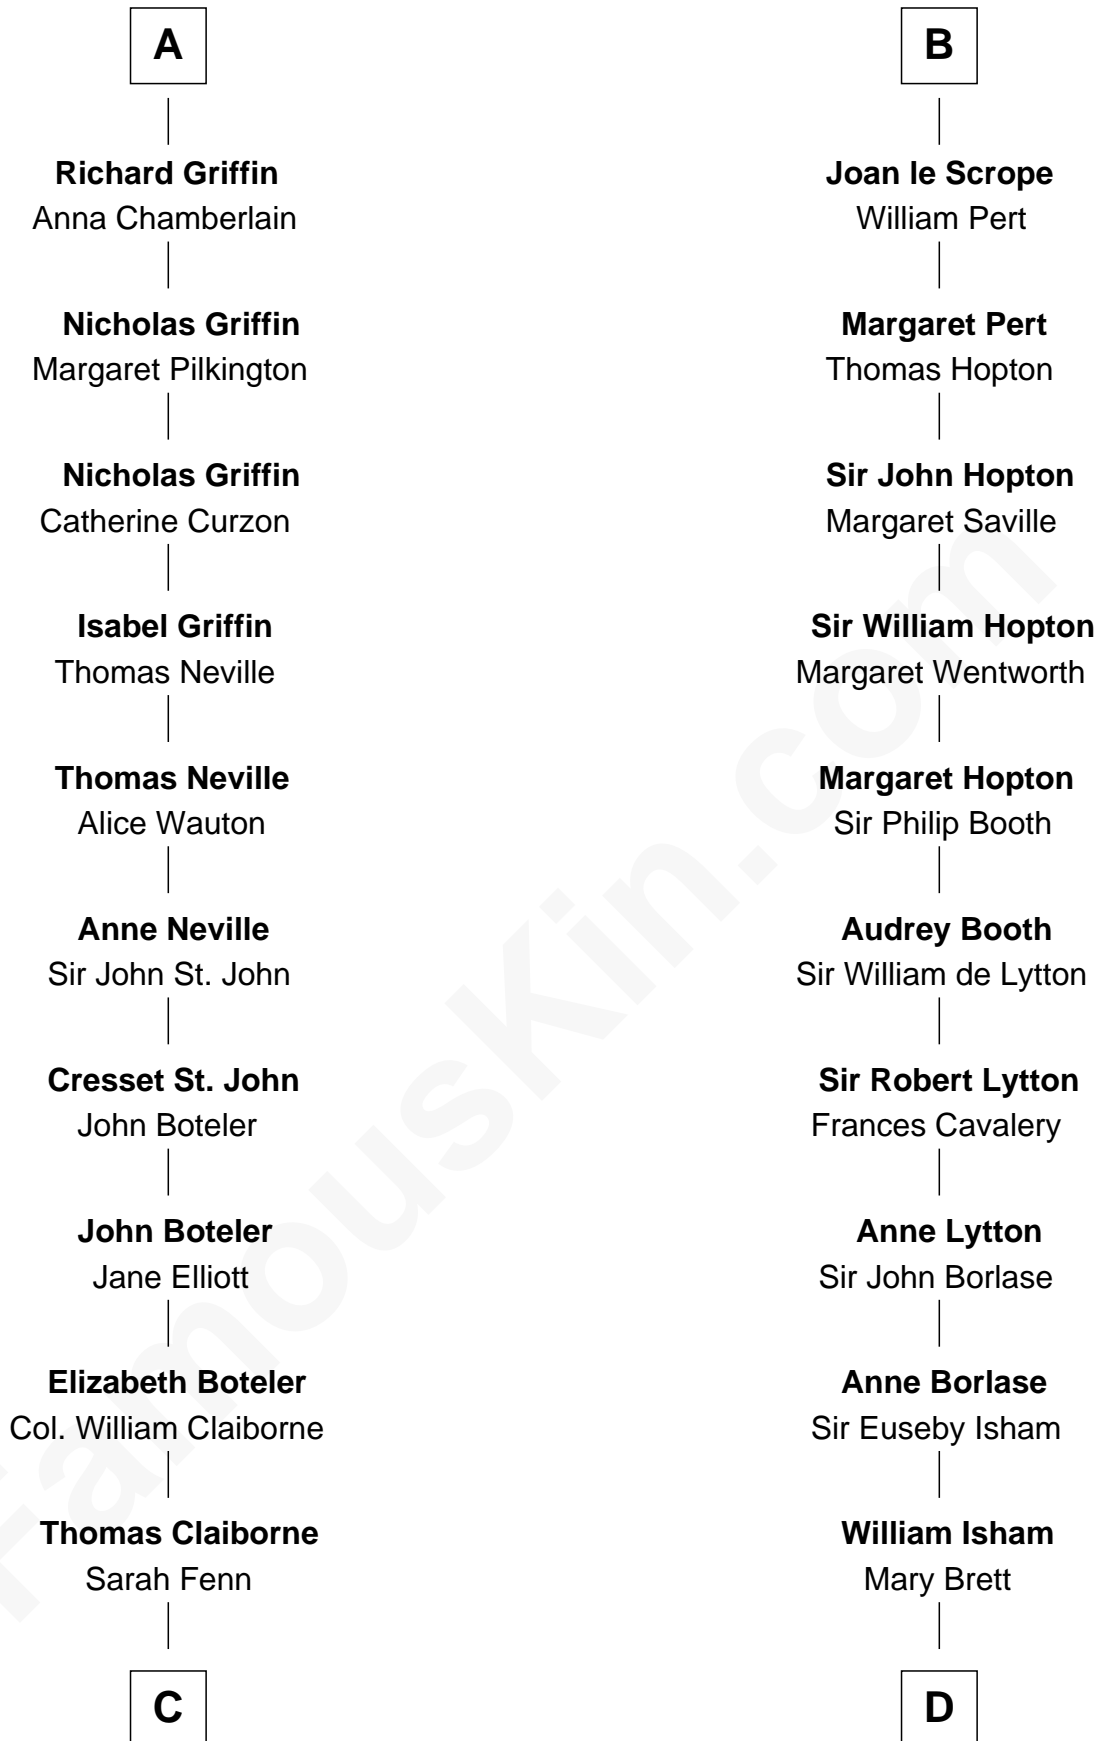

FamousKin.com
Relationship Chart of
William C. C. Claiborne
1st Governor of Louisiana

20th cousin 1 time removed of

Thomas Jefferson

3rd U.S. President and Signer of the Declaration of Independence

David I, King of Scotland
Maud of Northumberland

C

Thomas Claiborne

Ann Fox

Nathaniel Claiborne

Jane Cole

William Claiborne

Mary Leigh

William C. C. Claiborne