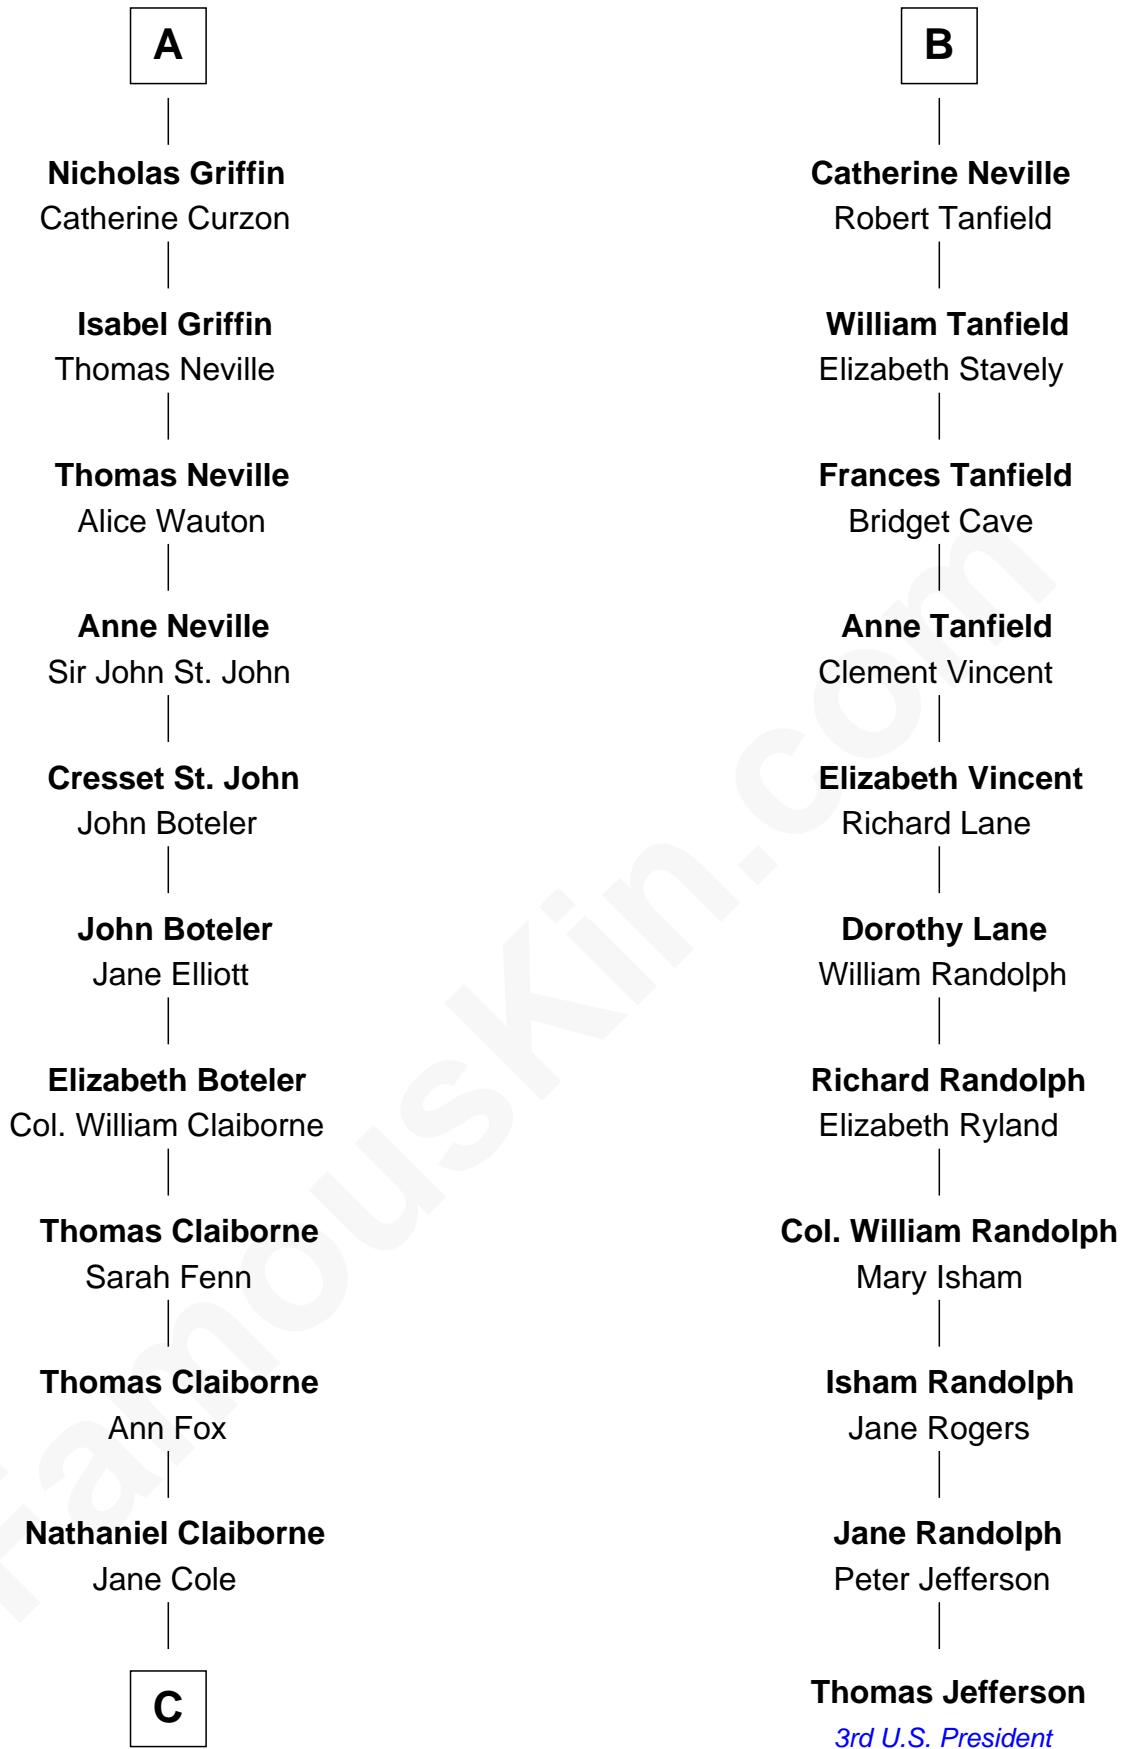

**FamousKin.com**  
**Relationship Chart of**  
**William C. C. Claiborne**  
*1st Governor of Louisiana*

17th cousin 1 time removed of

**Thomas Jefferson**

*3rd U.S. President and Signer of the Declaration of Independence*

**C**

William Claiborne

Mary Leigh

William C. C. Claiborne

*1st Governor of Louisiana*

FamousKin.com