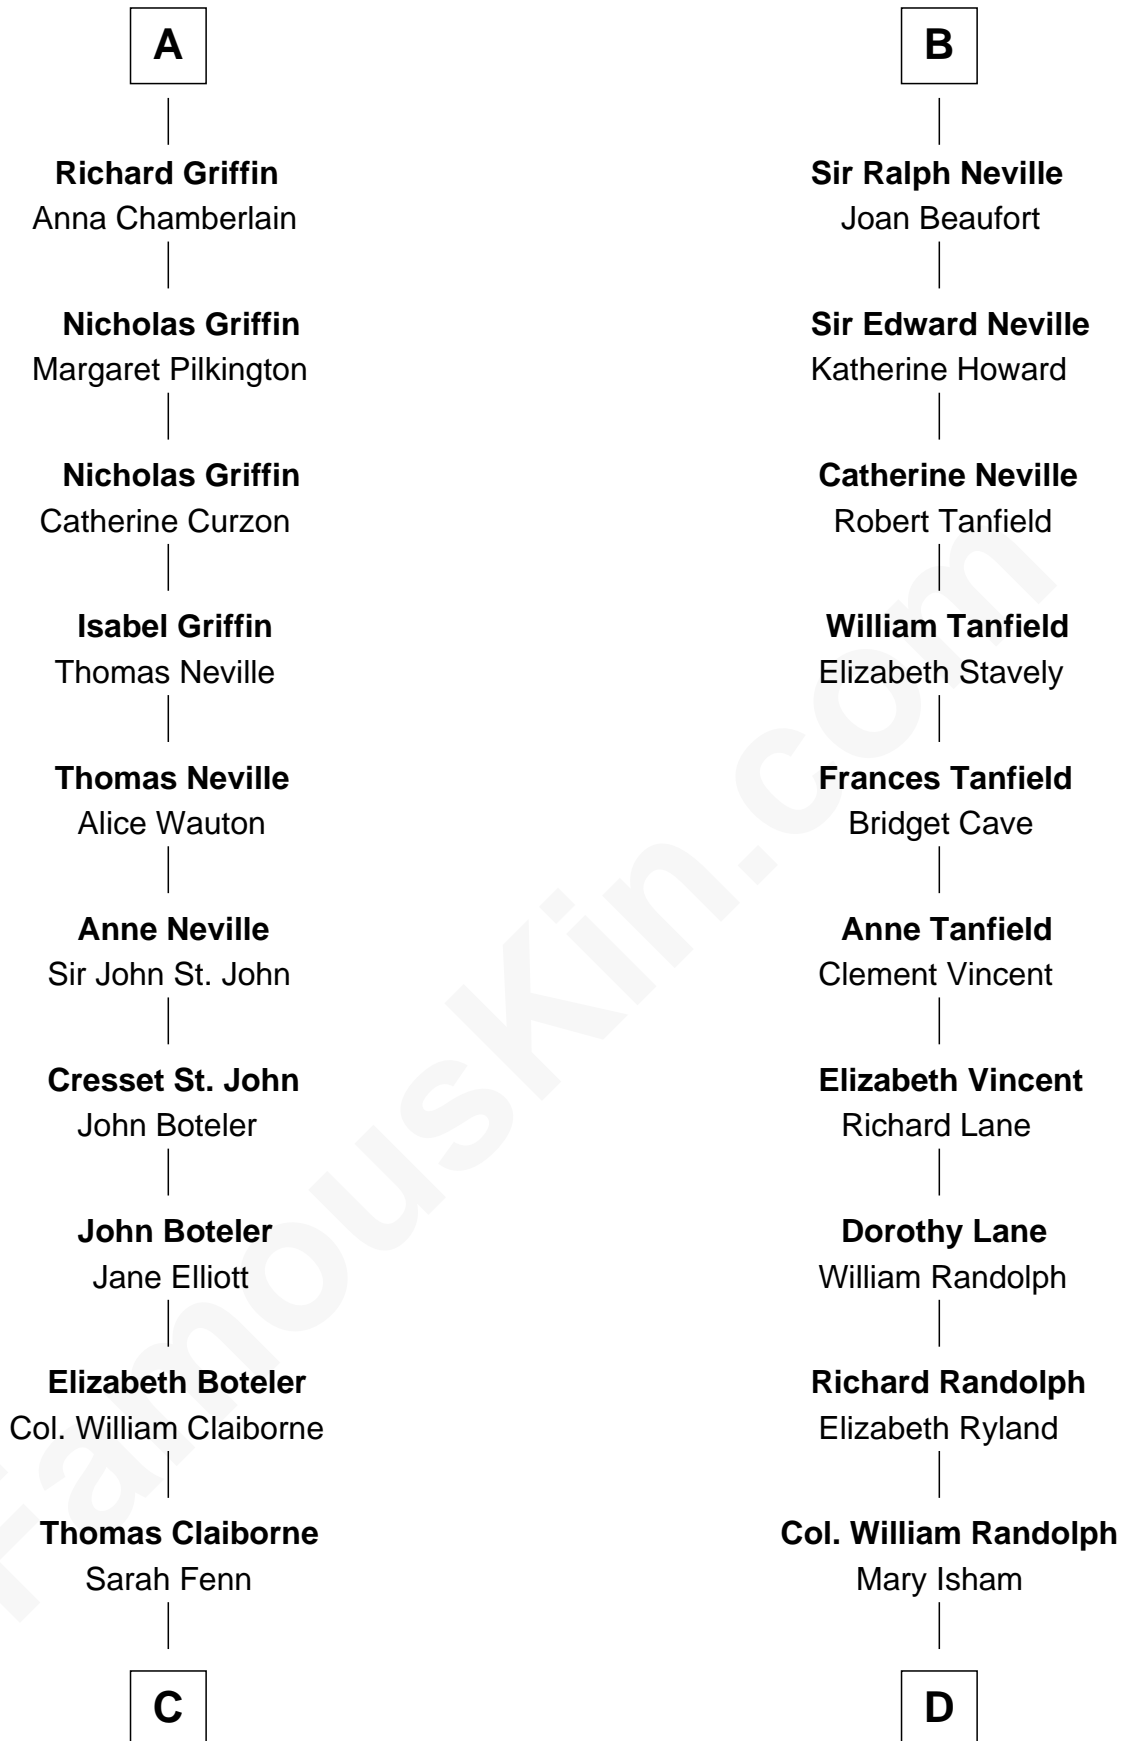

**FamousKin.com**  
**Relationship Chart of**  
**William C. C. Claiborne**  
*1st Governor of Louisiana*

19th cousin 1 time removed of

**Thomas Jefferson**

*3rd U.S. President and Signer of the Declaration of Independence*

**Sir Ralph de Tony**  
 Margaret Beaumont

**C**

**Thomas Claiborne**  
Ann Fox

**Nathaniel Claiborne**  
Jane Cole

**William Claiborne**  
Mary Leigh

**William C. C. Claiborne**  
*1st Governor of Louisiana*

**D**

**Isham Randolph**  
Jane Rogers

**Jane Randolph**  
Peter Jefferson

**Thomas Jefferson**  
*3rd U.S. President*

FamousKin.com