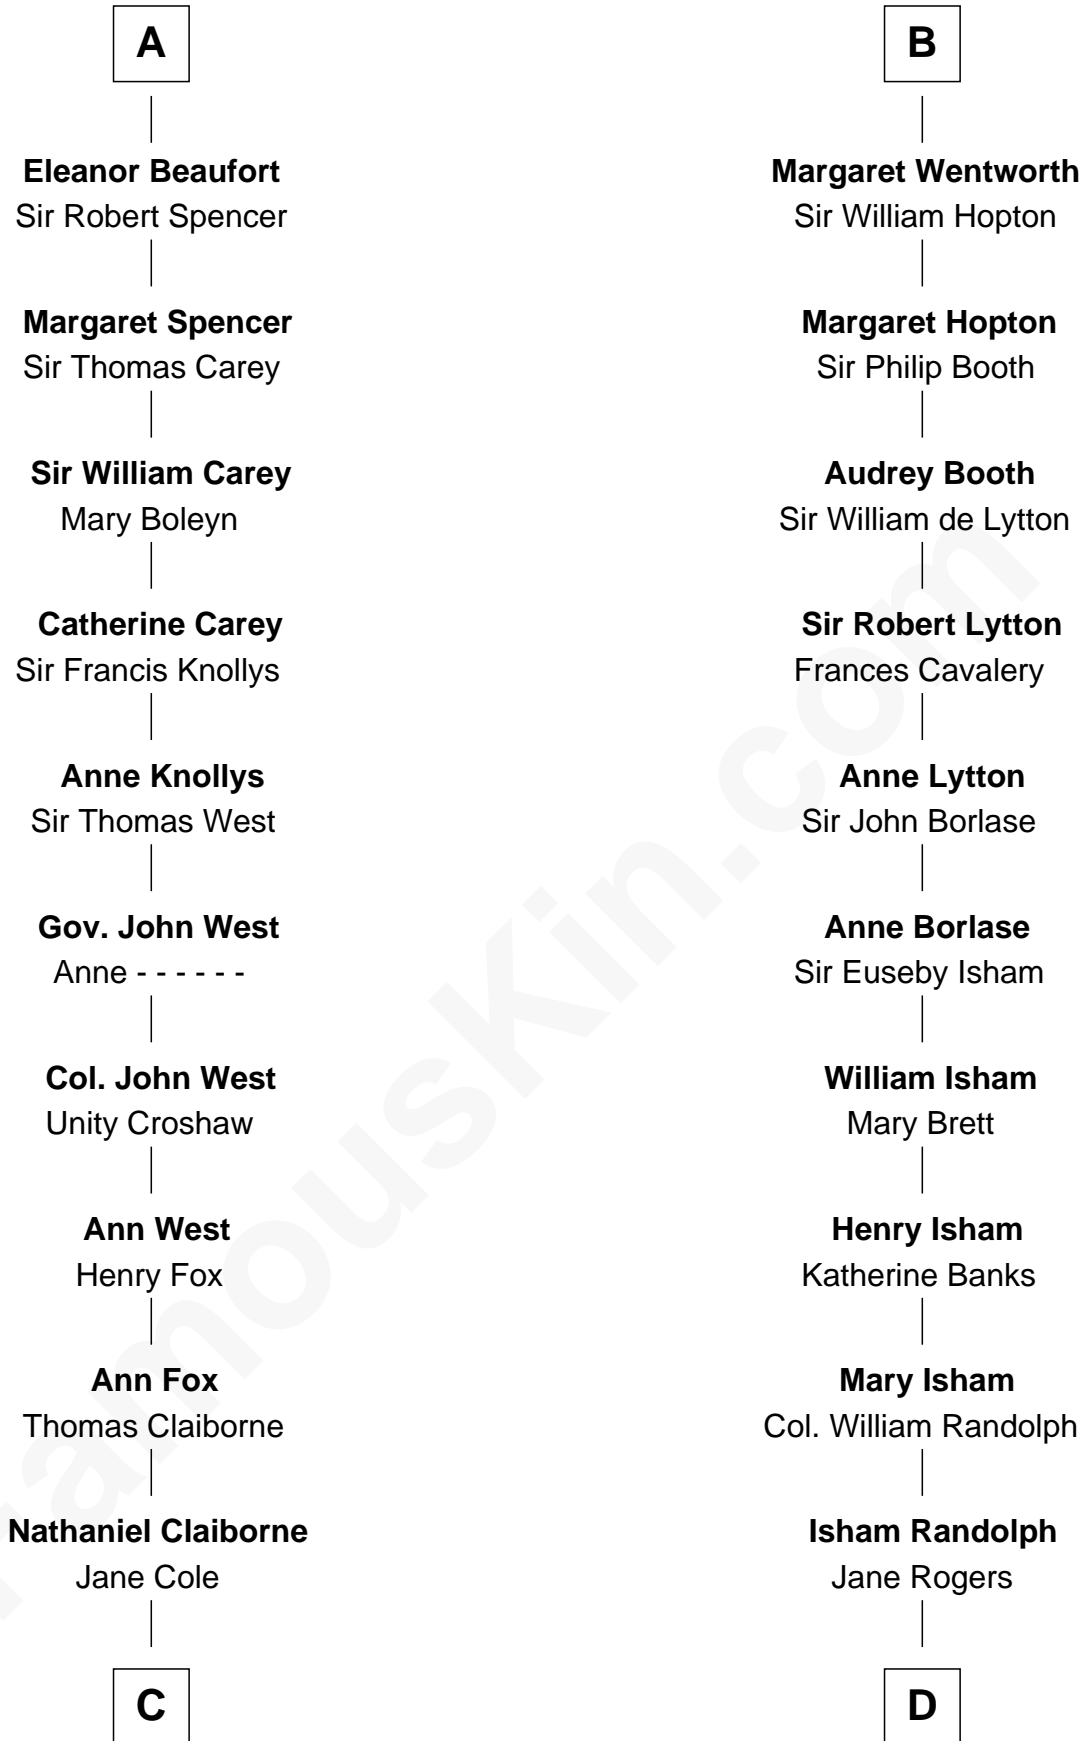

FamousKin.com
Relationship Chart of
William C. C. Claiborne
1st Governor of Louisiana

18th cousin of

Thomas Jefferson

3rd U.S. President and Signer of the Declaration of Independence

Sir William de Ferrers

Thomas de Berkeley
 Margaret de Mortimer

John Deincourt

Maurice de Berkeley
 Elizabeth le Despencer

Sir William Deincourt
 Milicent la Zouche

Thomas de Berkeley
 Margaret de Lisle

Margaret Deincourt
 Sir Robert de Tibetot

Elizabeth de Berkeley
 Richard de Beauchamp

Elizabeth de Tibetot
 Sir Philip le Despencer

Eleanor Beauchamp
 Edmund Beaufort

Margery Despencer
 Sir Roger Wentworth

A

B

C

William Claiborne
Mary Leigh

William C. C. Claiborne
1st Governor of Louisiana

D

Jane Randolph
Peter Jefferson

Thomas Jefferson
3rd U.S. President

FamousKin.com