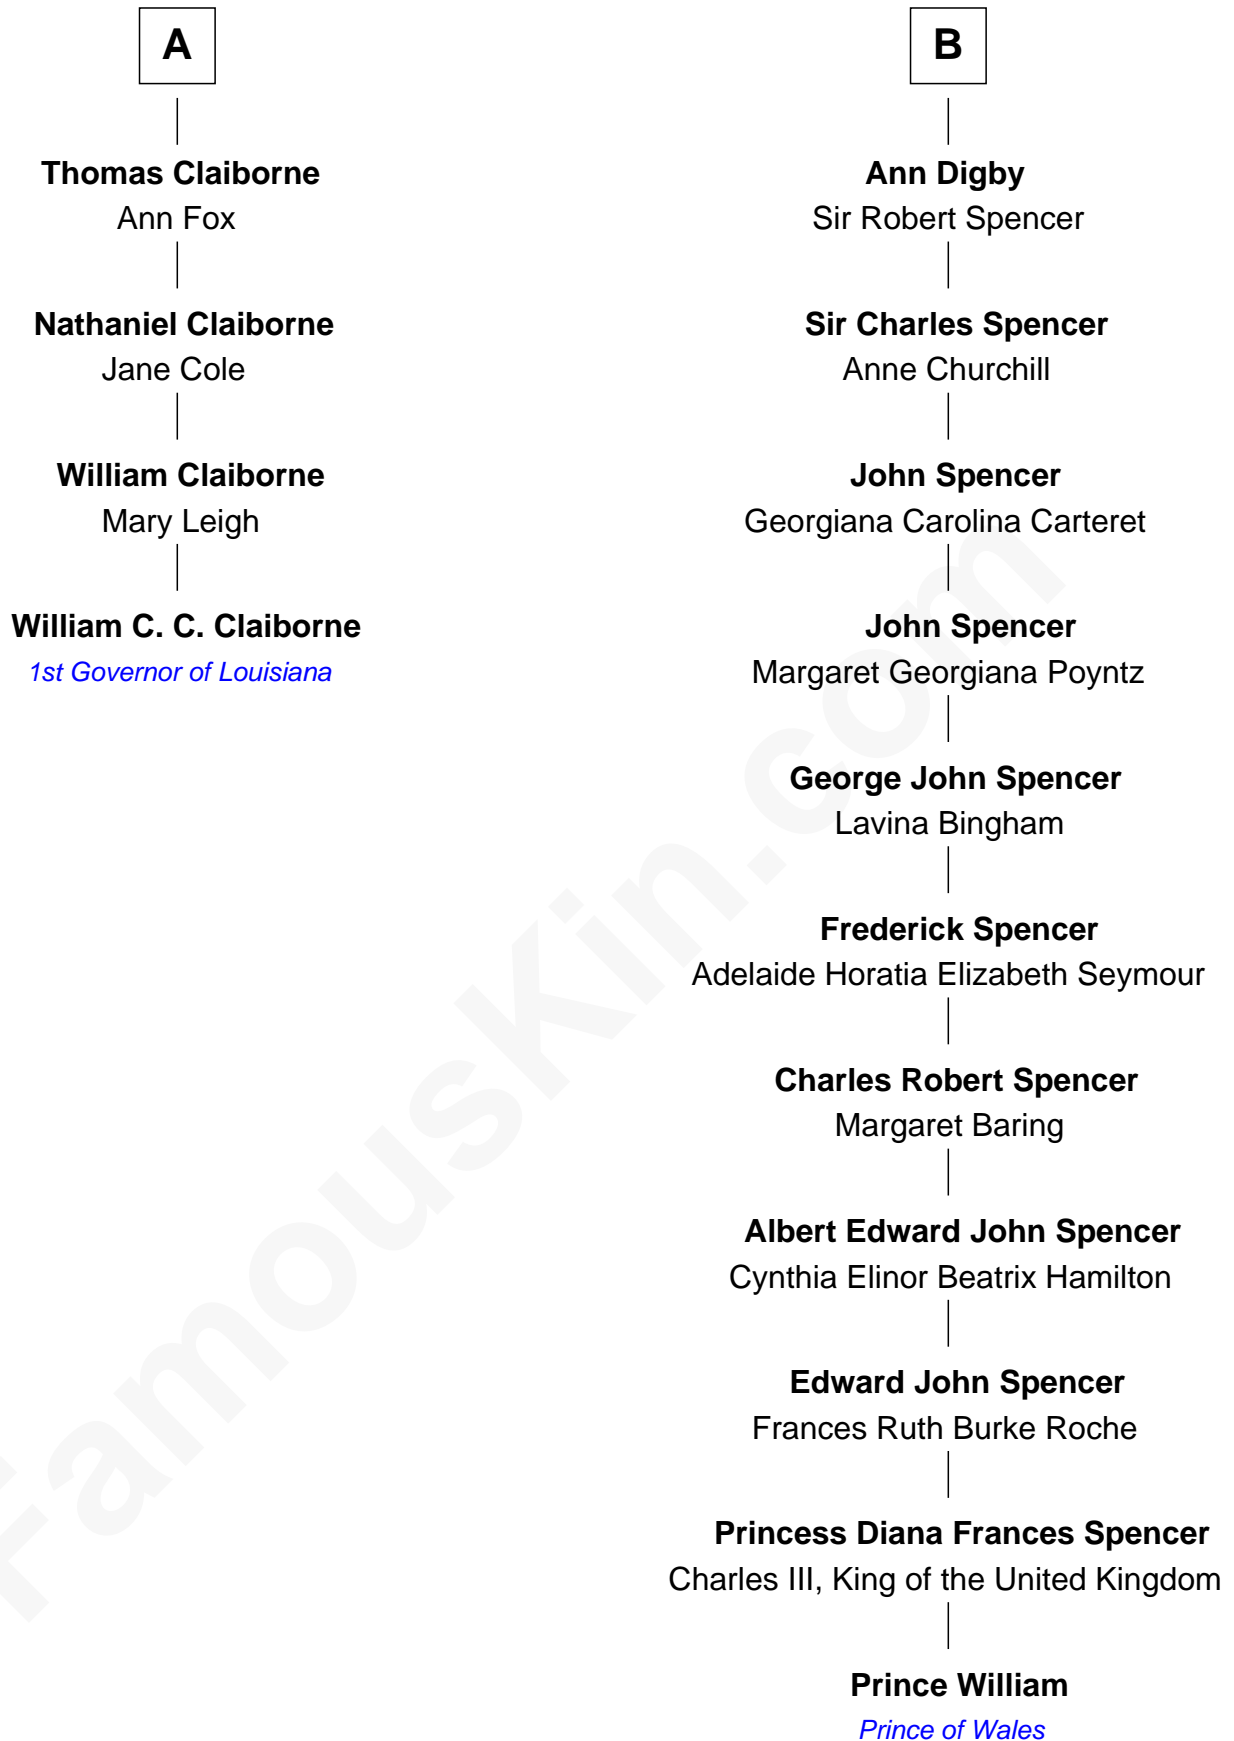

FamousKin.com
Relationship Chart of
William C. C. Claiborne
1st Governor of Louisiana

10th cousin 7 times removed of
Prince William
Prince of Wales

William photo by [InSapphoWeTrust](#) [\(CC BY-SA 2.0\)](#)