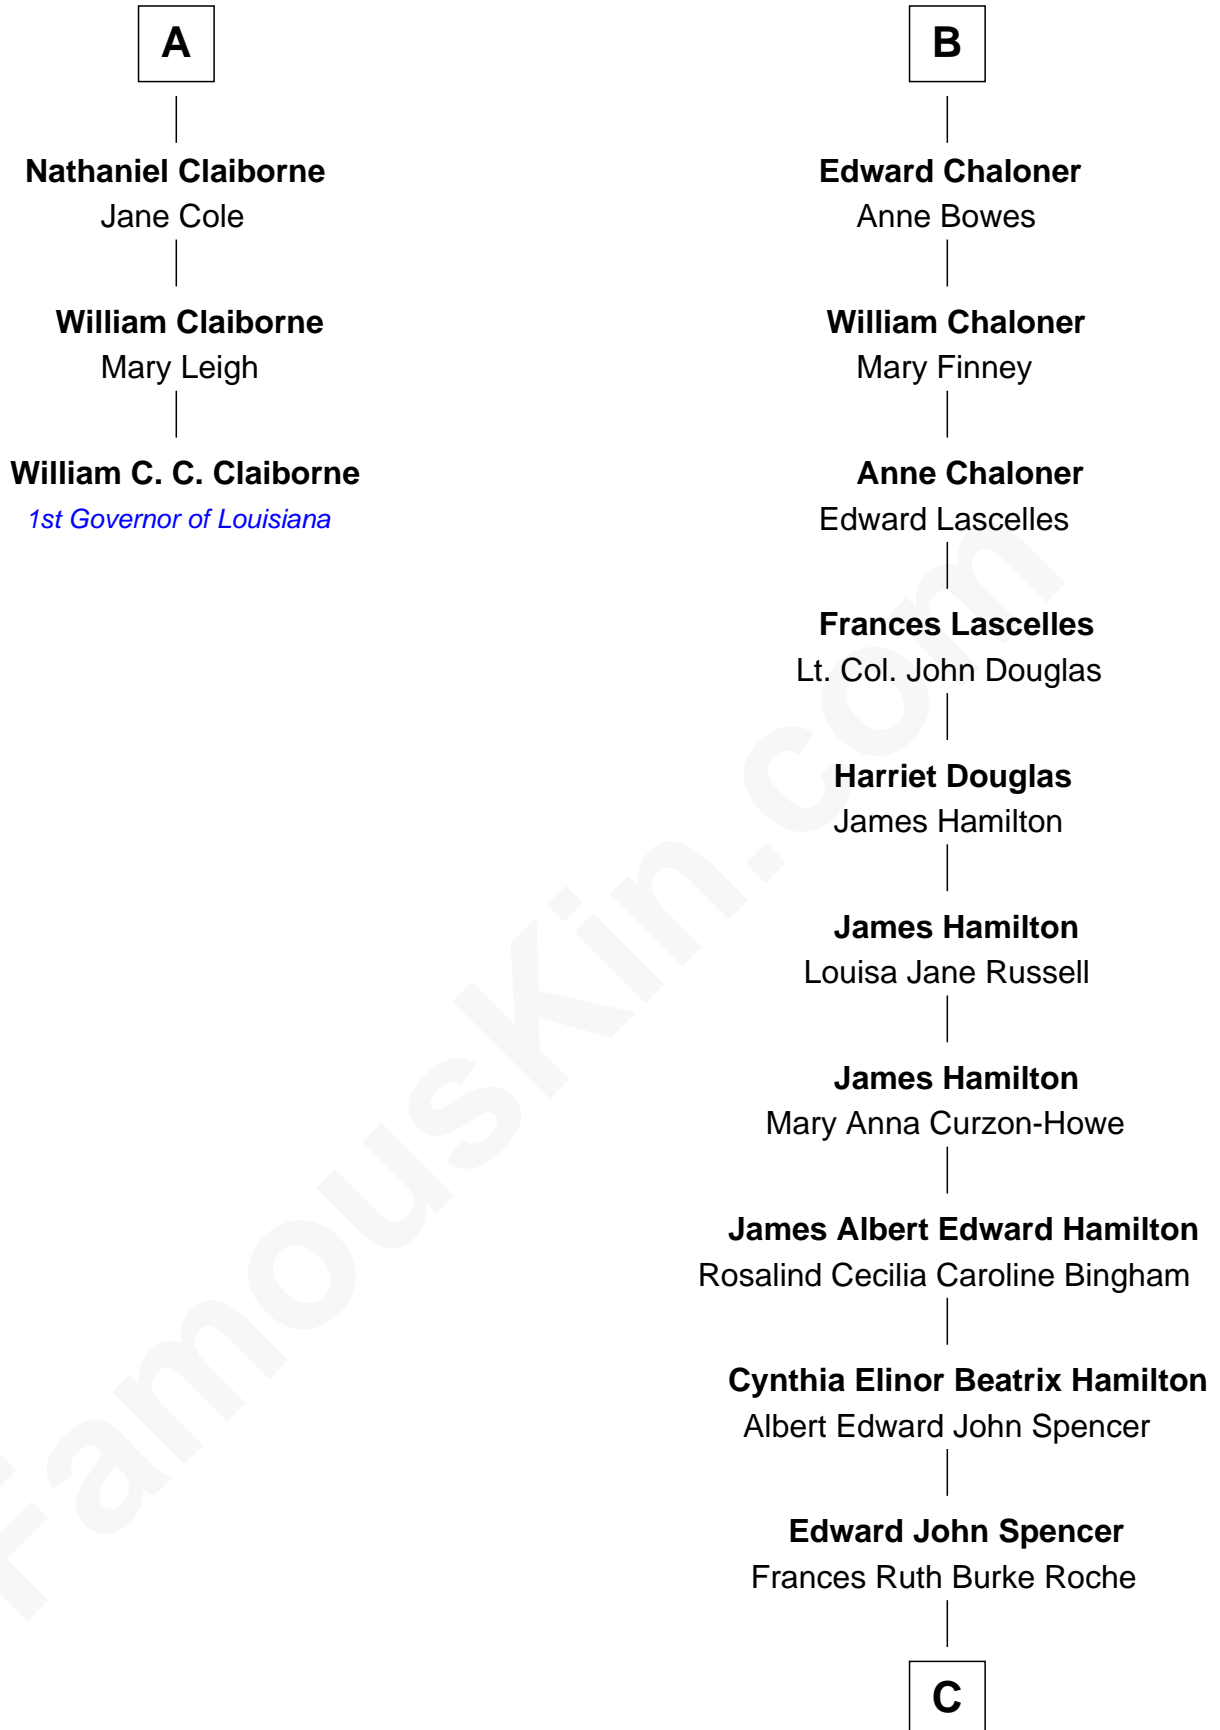

FamousKin.com
Relationship Chart of
William C. C. Claiborne
1st Governor of Louisiana

9th cousin 9 times removed of
Prince William
Prince of Wales

C

Princess Diana Frances Spencer
Charles III, King of the United Kingdom