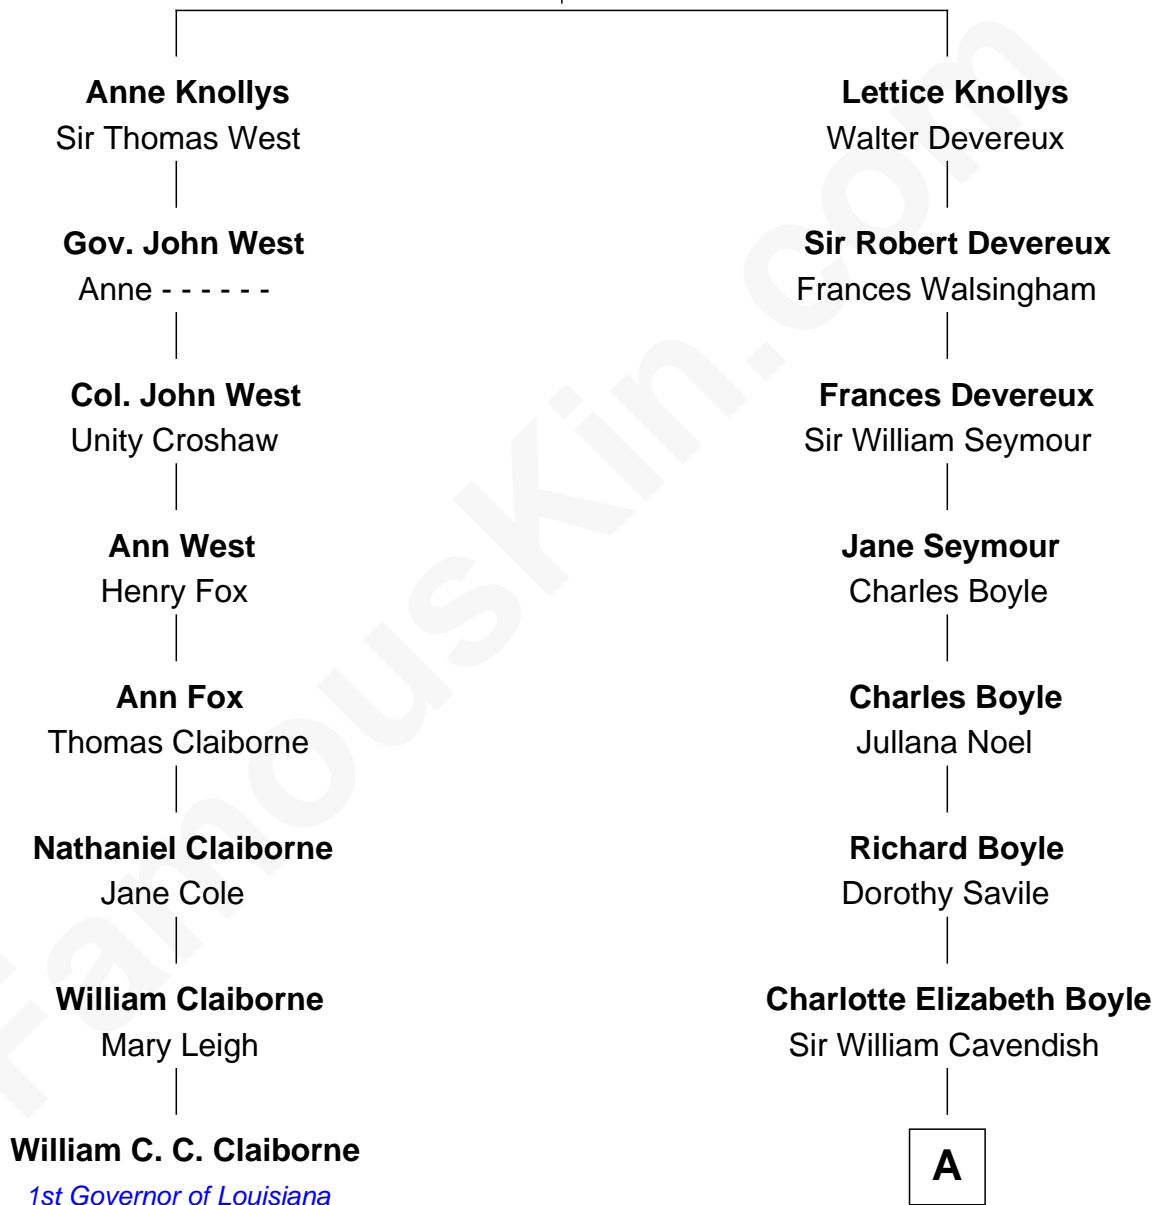

FamousKin.com
Relationship Chart of
William C. C. Claiborne
1st Governor of Louisiana

7th cousin 7 times removed of
Prince William
Prince of Wales

Sir Francis Knollys
 Catherine Carey

A

Dorothy Cavendish
William Henry Bentinck

Charles Augustus Cavendish-Bentinck
Anne Wellesley

Rev. Charles William Cavendish-Bentinck
Caroline Louisa Burnaby

Cecilia Nina Cavendish-Bentinck
Claude George Bowes-Lyon

Elizabeth Bowes-Lyon
George VI, King of the United Kingdom