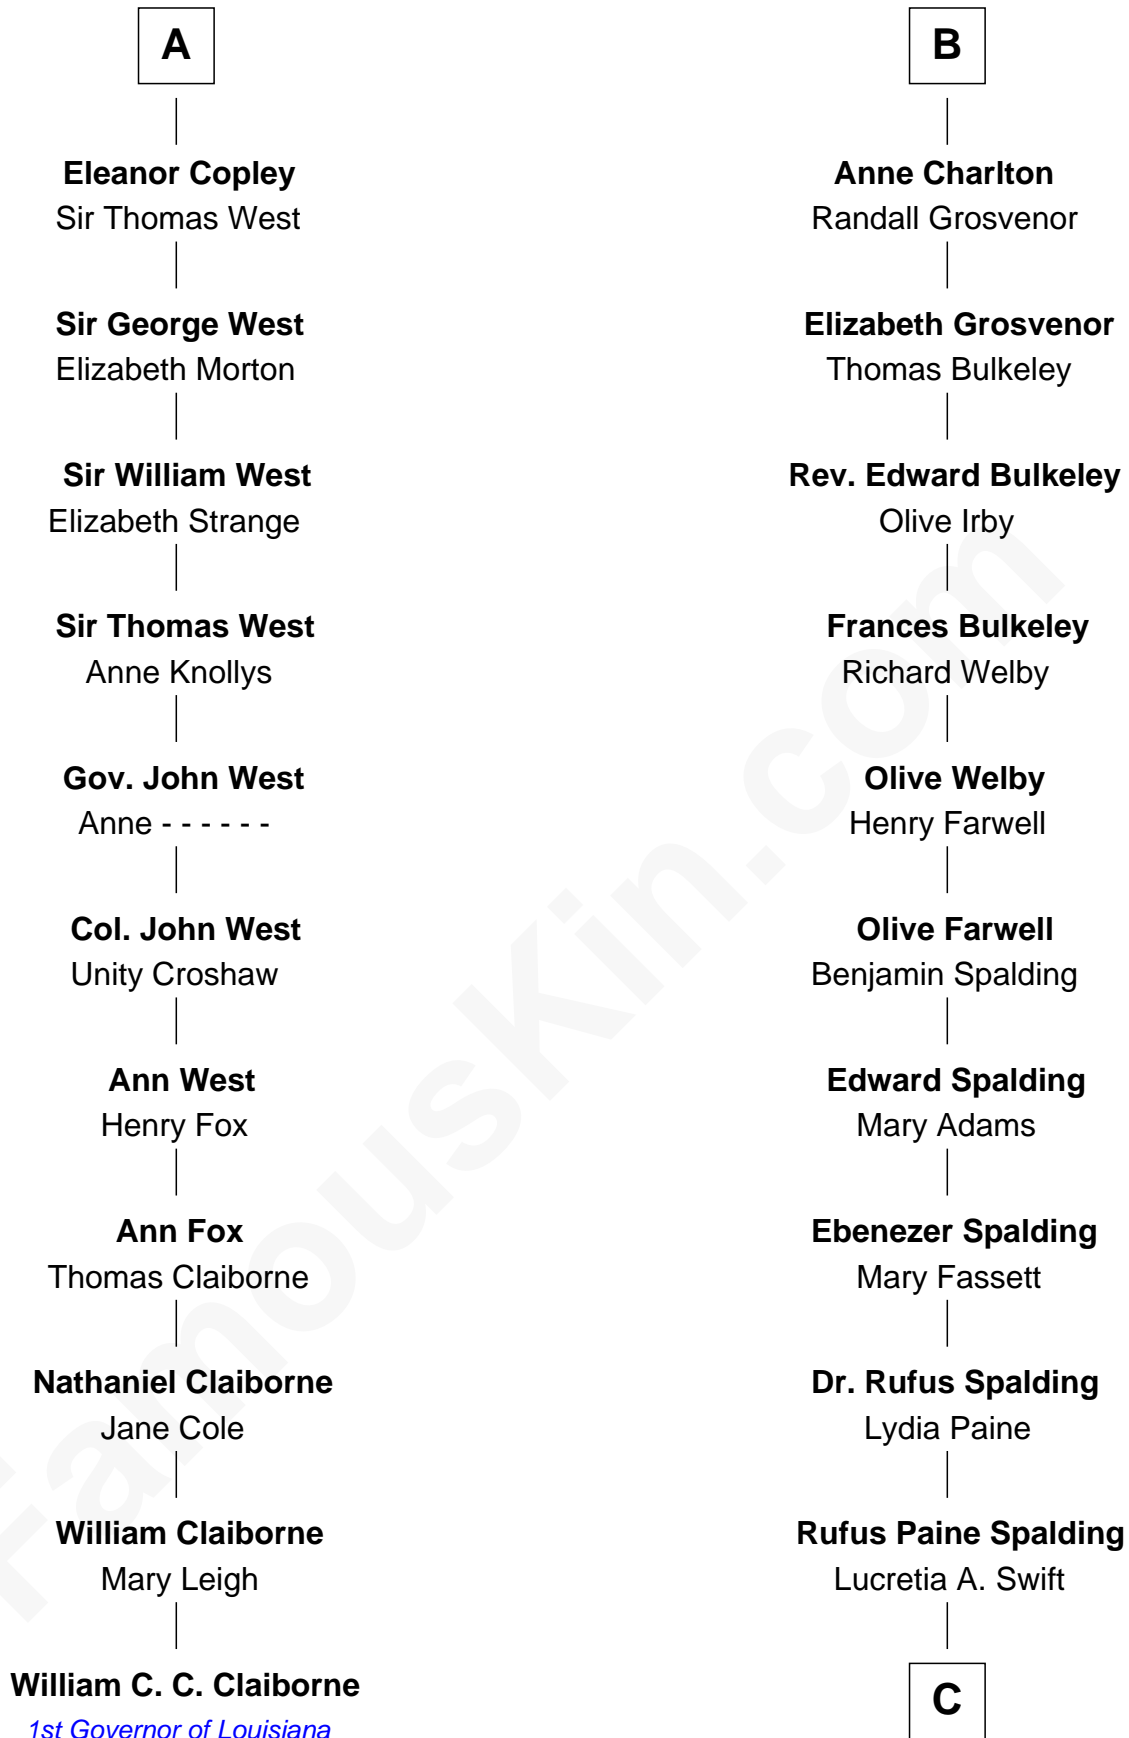

FamousKin.com Relationship Chart of

William C. C. Claiborne

1st Governor of Louisiana

17th cousin 1 time removed of

William Rufus Day

36th U.S. Secretary of State

Sir Roger de Somery

Nichole d'Aubenev

C

Emily Swift Spalding

Luther Day

William Rufus Day

36th U.S. Secretary of State

FamousKin.com