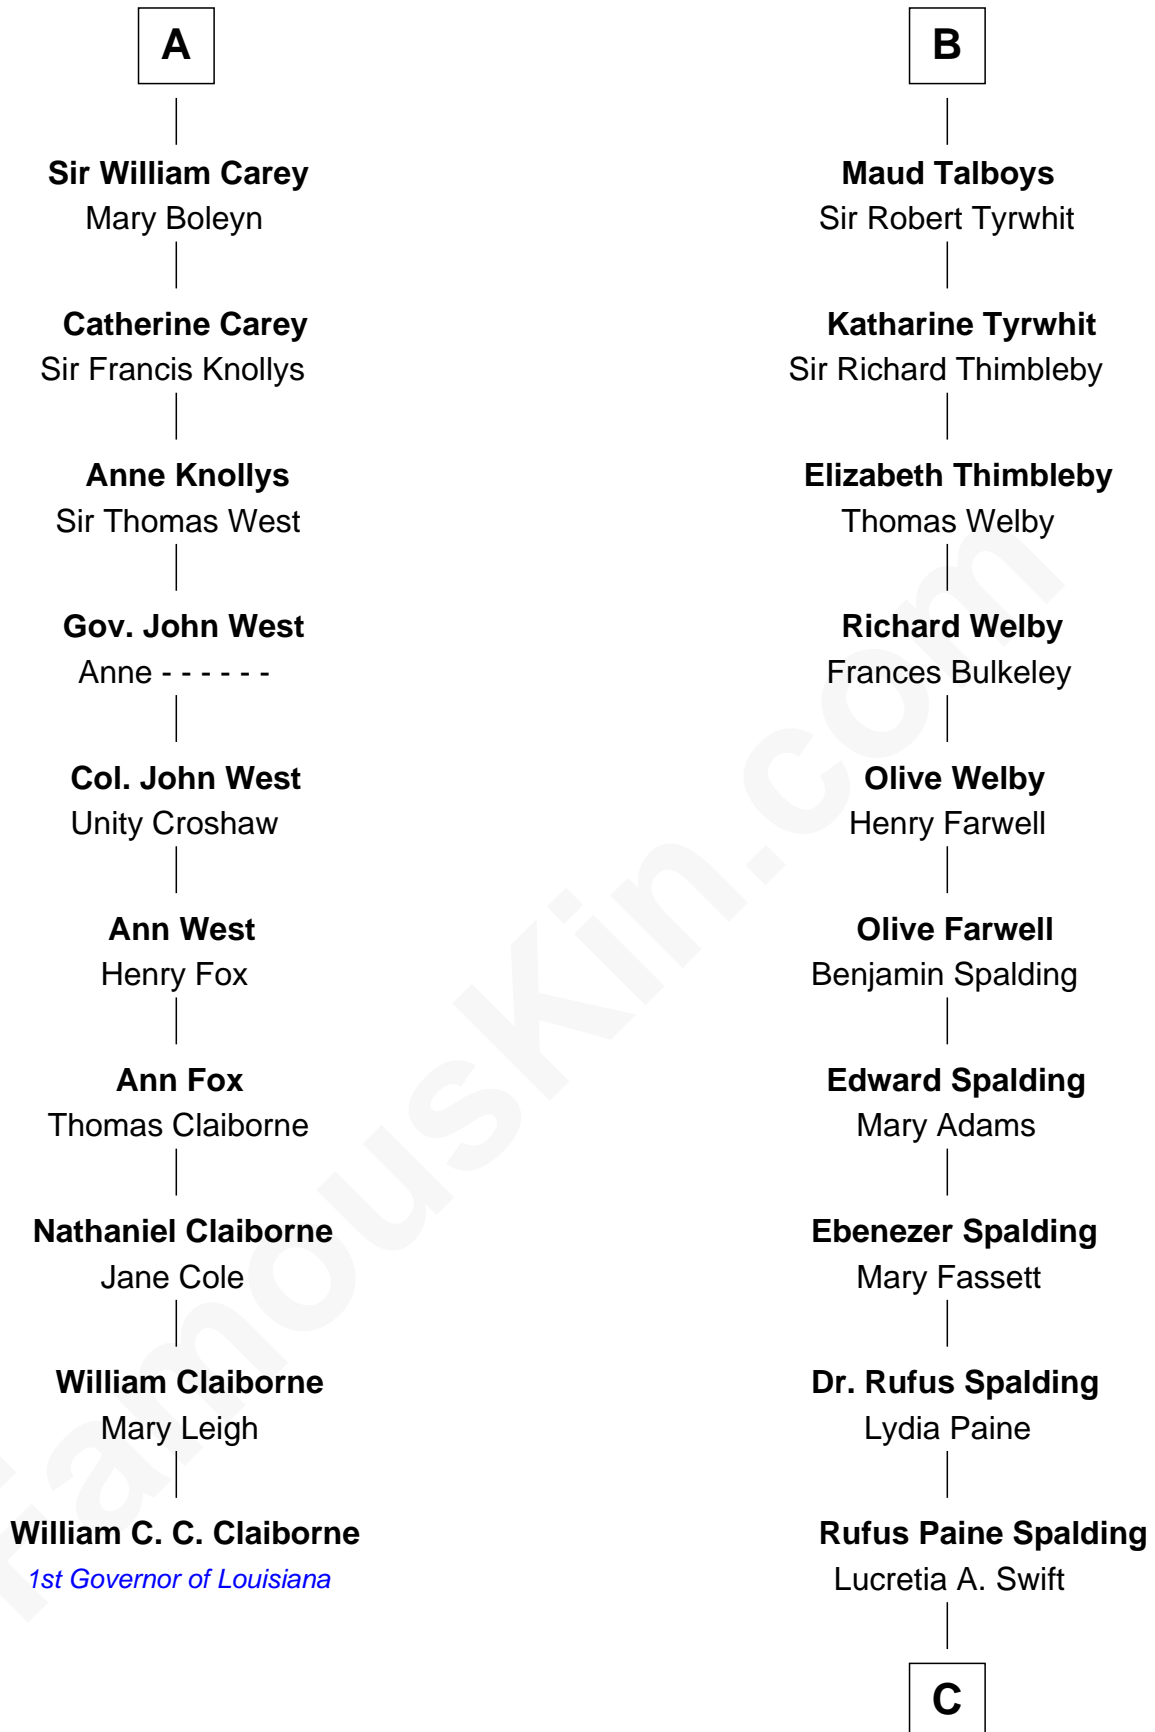

**FamousKin.com**  
**Relationship Chart of**  
**William C. C. Claiborne**  
*1st Governor of Louisiana*

**16th cousin 2 times removed of**  
**William Rufus Day**  
*36th U.S. Secretary of State*

**Sir Gilbert de Clare**  
 Joan of Acre

**C**

Emily Swift Spalding

Luther Day

William Rufus Day

*36th U.S. Secretary of State*

FamousKin.com