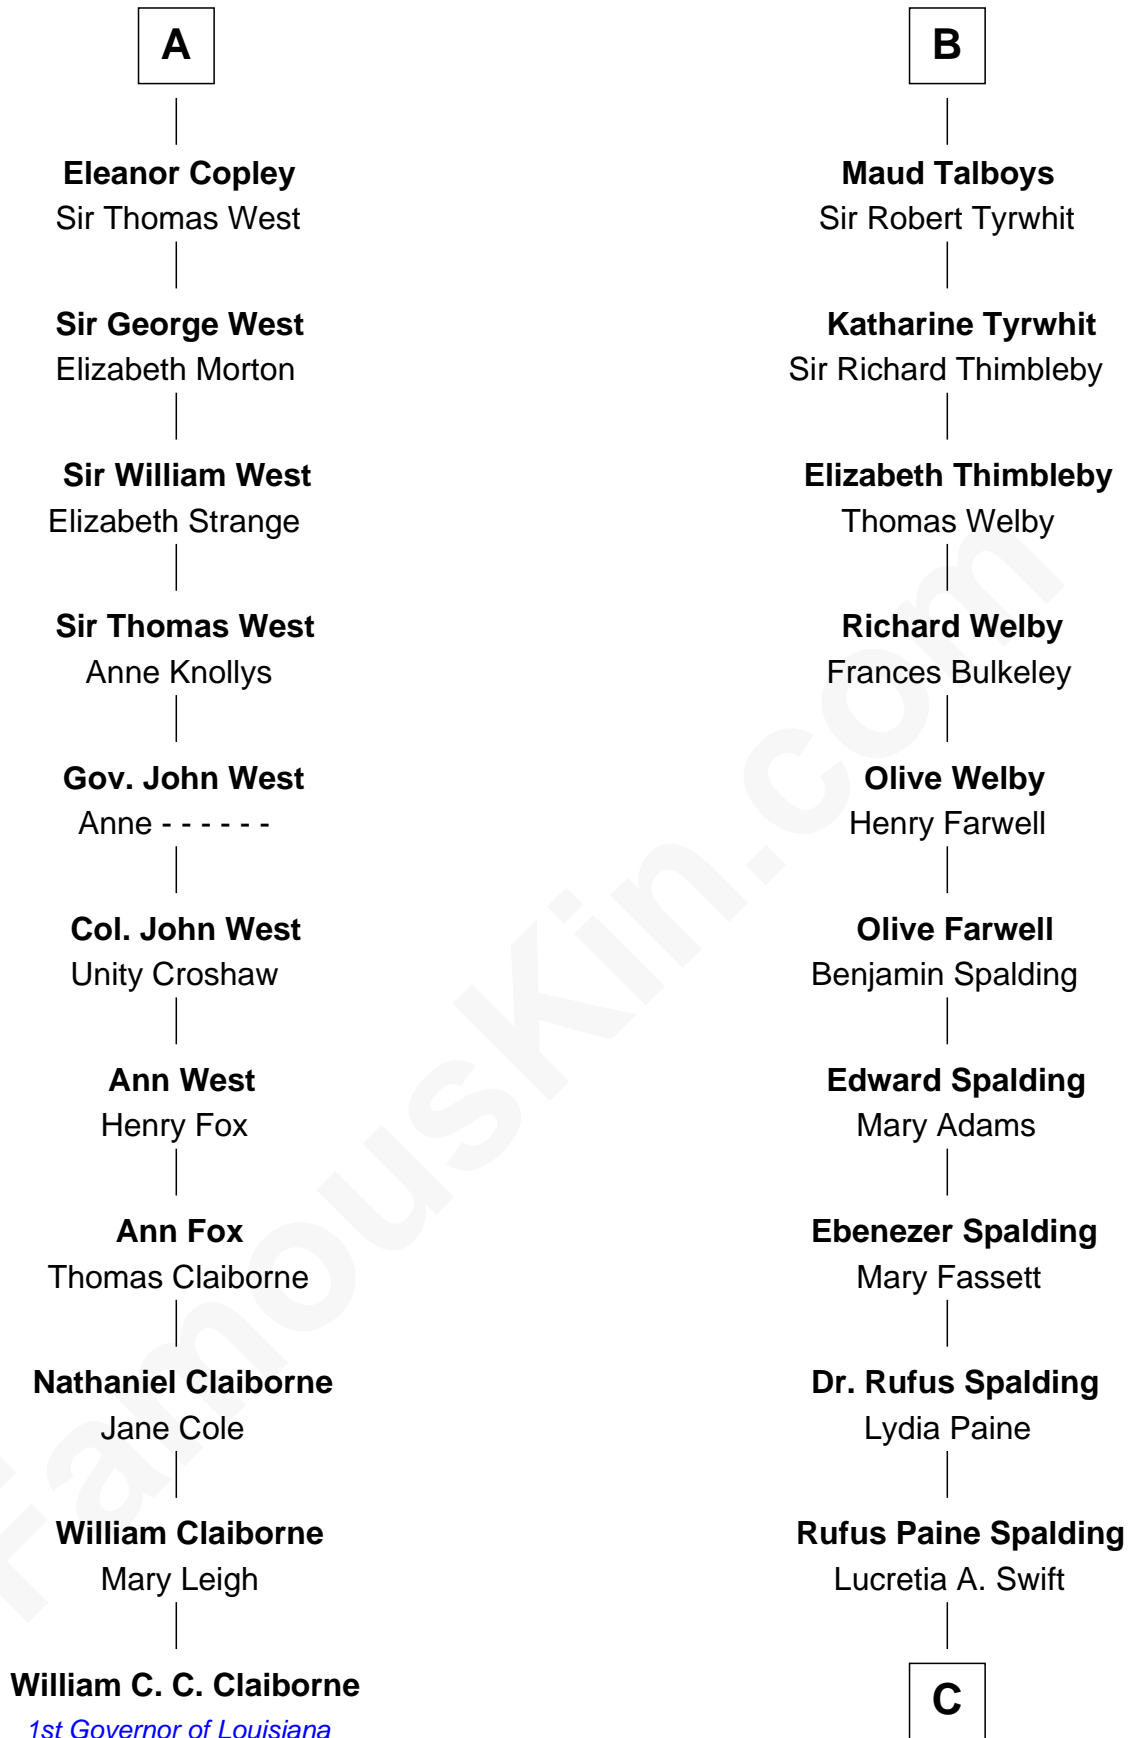

FamousKin.com Relationship Chart of

William C. C. Claiborne

1st Governor of Louisiana

17th cousin 1 time removed of

William Rufus Day

36th U.S. Secretary of State

Sir Hugh I de Audley

Iseult de Mortimer

C

Emily Swift Spalding

Luther Day

William Rufus Day

36th U.S. Secretary of State

FamousKin.com