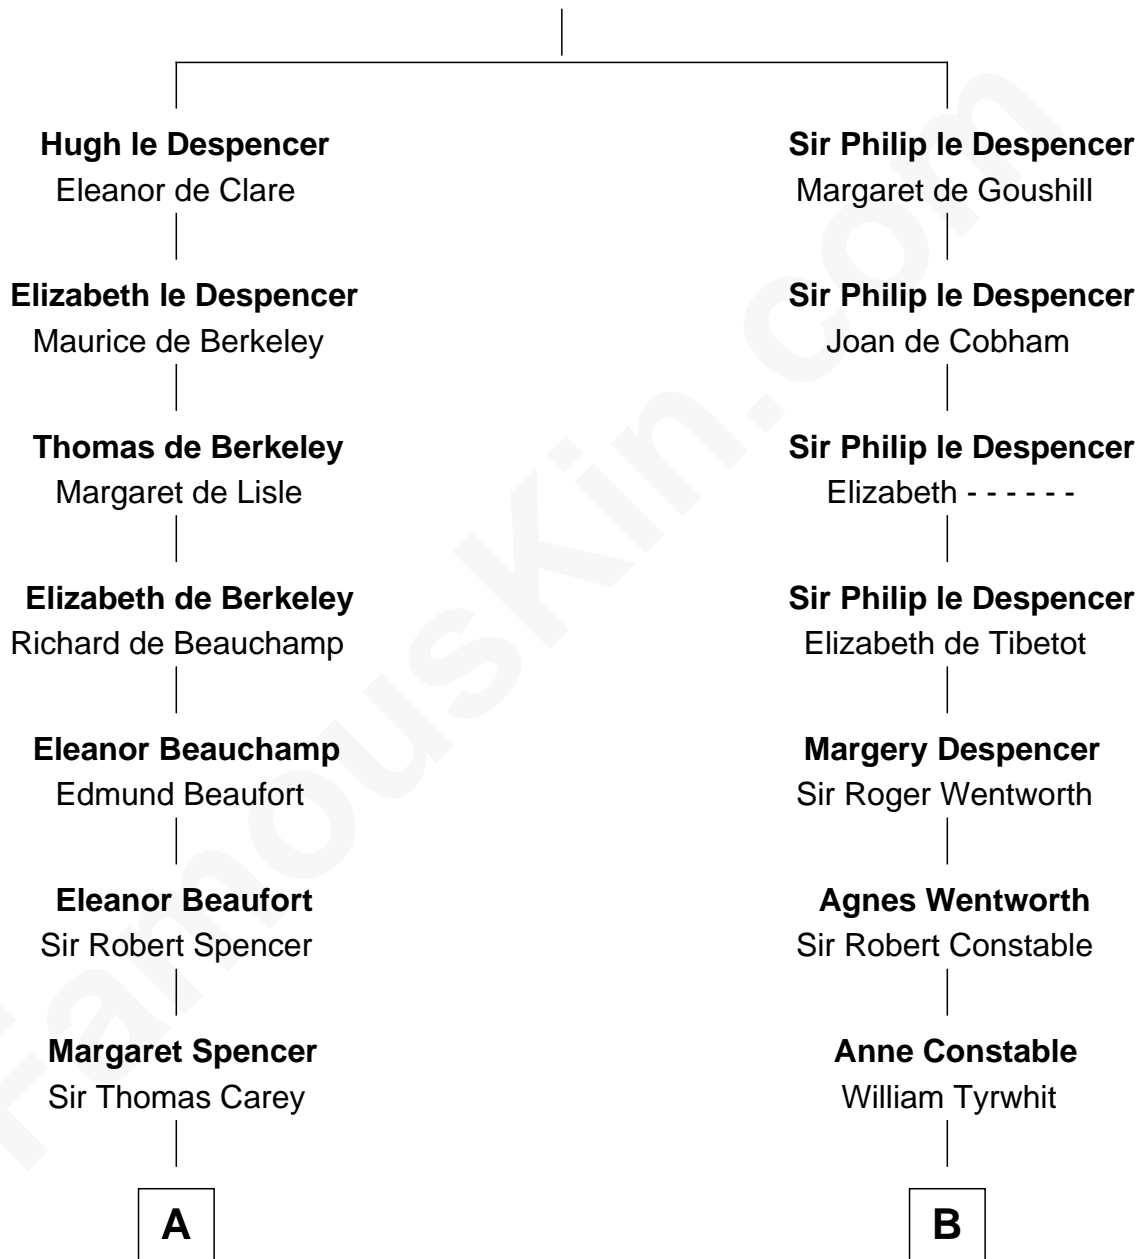

FamousKin.com
Relationship Chart of
William C. C. Claiborne
1st Governor of Louisiana

16th cousin 2 times removed of
William Rufus Day
36th U.S. Secretary of State

Sir Hugh le Despencer
 Isabella de Beauchamp

C

Emily Swift Spalding

Luther Day

William Rufus Day

36th U.S. Secretary of State

FamousKin.com