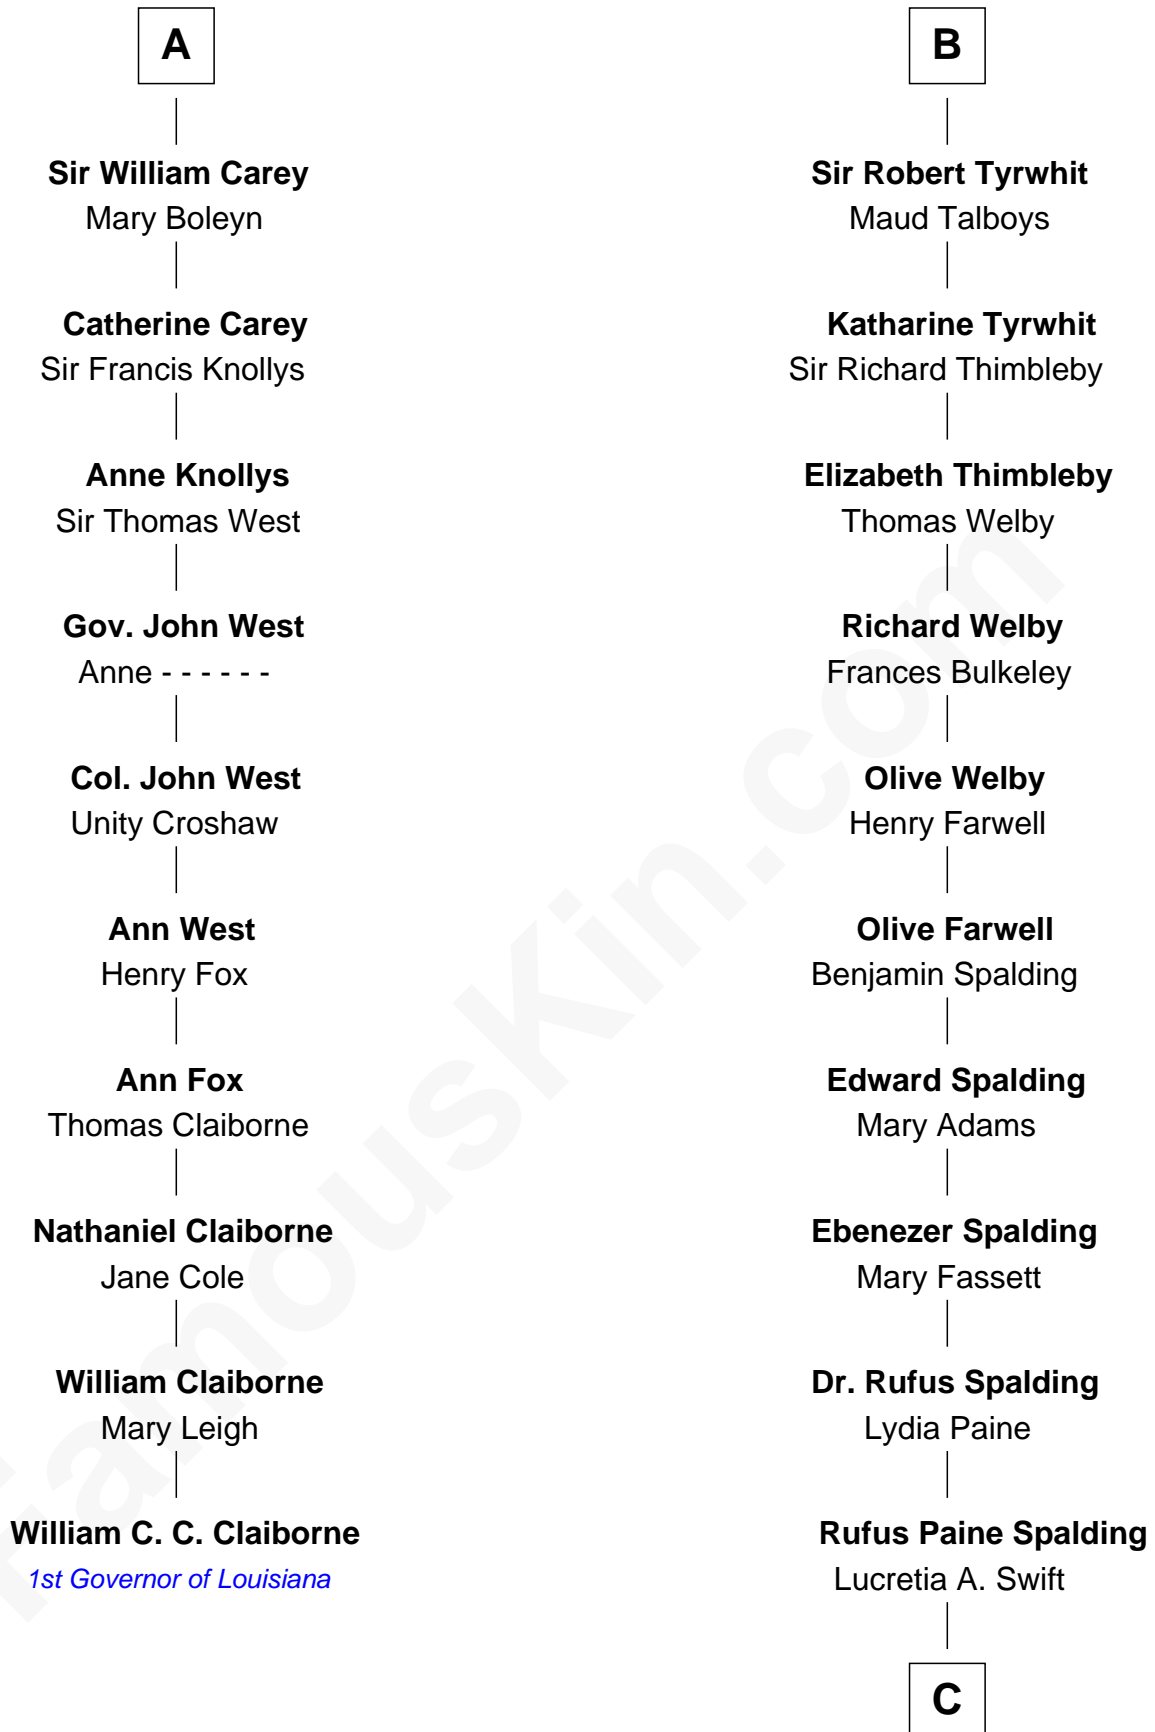

FamousKin.com
Relationship Chart of
William C. C. Claiborne
1st Governor of Louisiana

16th cousin 2 times removed of
William Rufus Day
36th U.S. Secretary of State

Sir Hugh le Despencer
 Isabella de Beauchamp

C

Emily Swift Spalding

Luther Day

William Rufus Day

36th U.S. Secretary of State

FamousKin.com