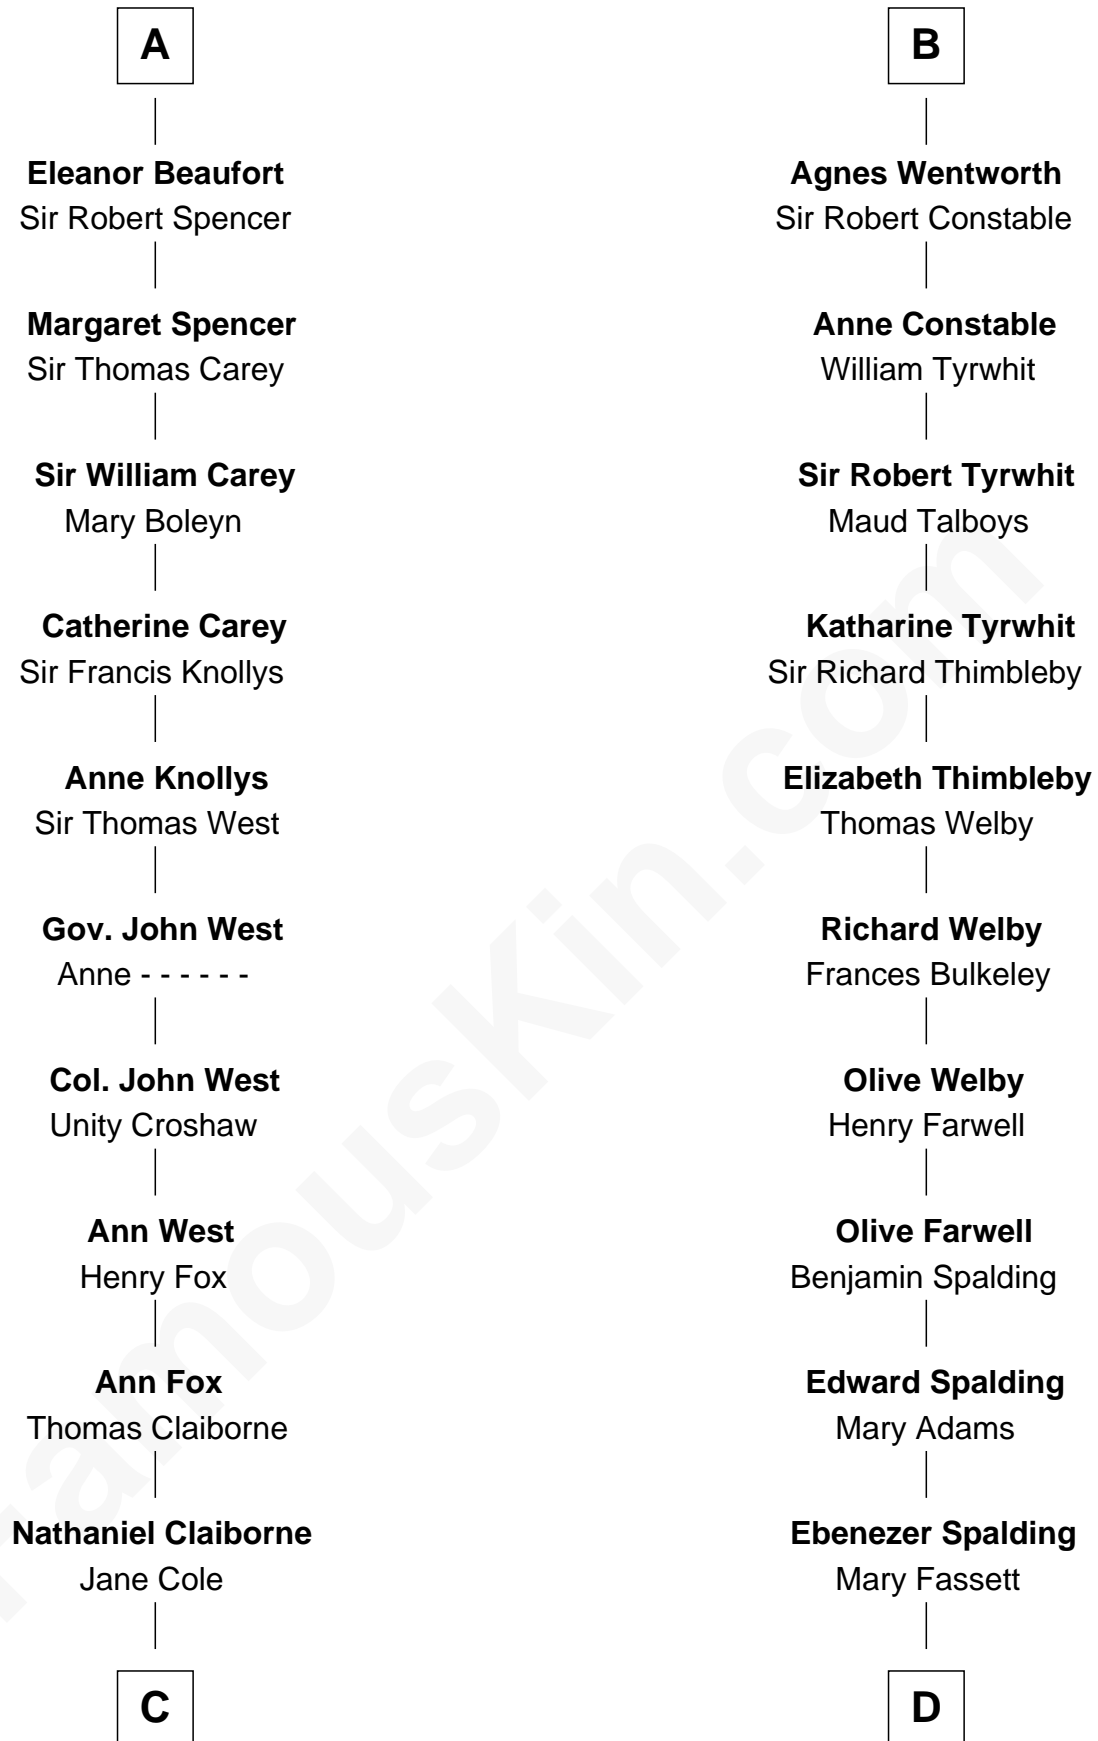

FamousKin.com
Relationship Chart of
William C. C. Claiborne
1st Governor of Louisiana

18th cousin 2 times removed of
William Rufus Day
36th U.S. Secretary of State

C

William Claiborne

Mary Leigh

William C. C. Claiborne