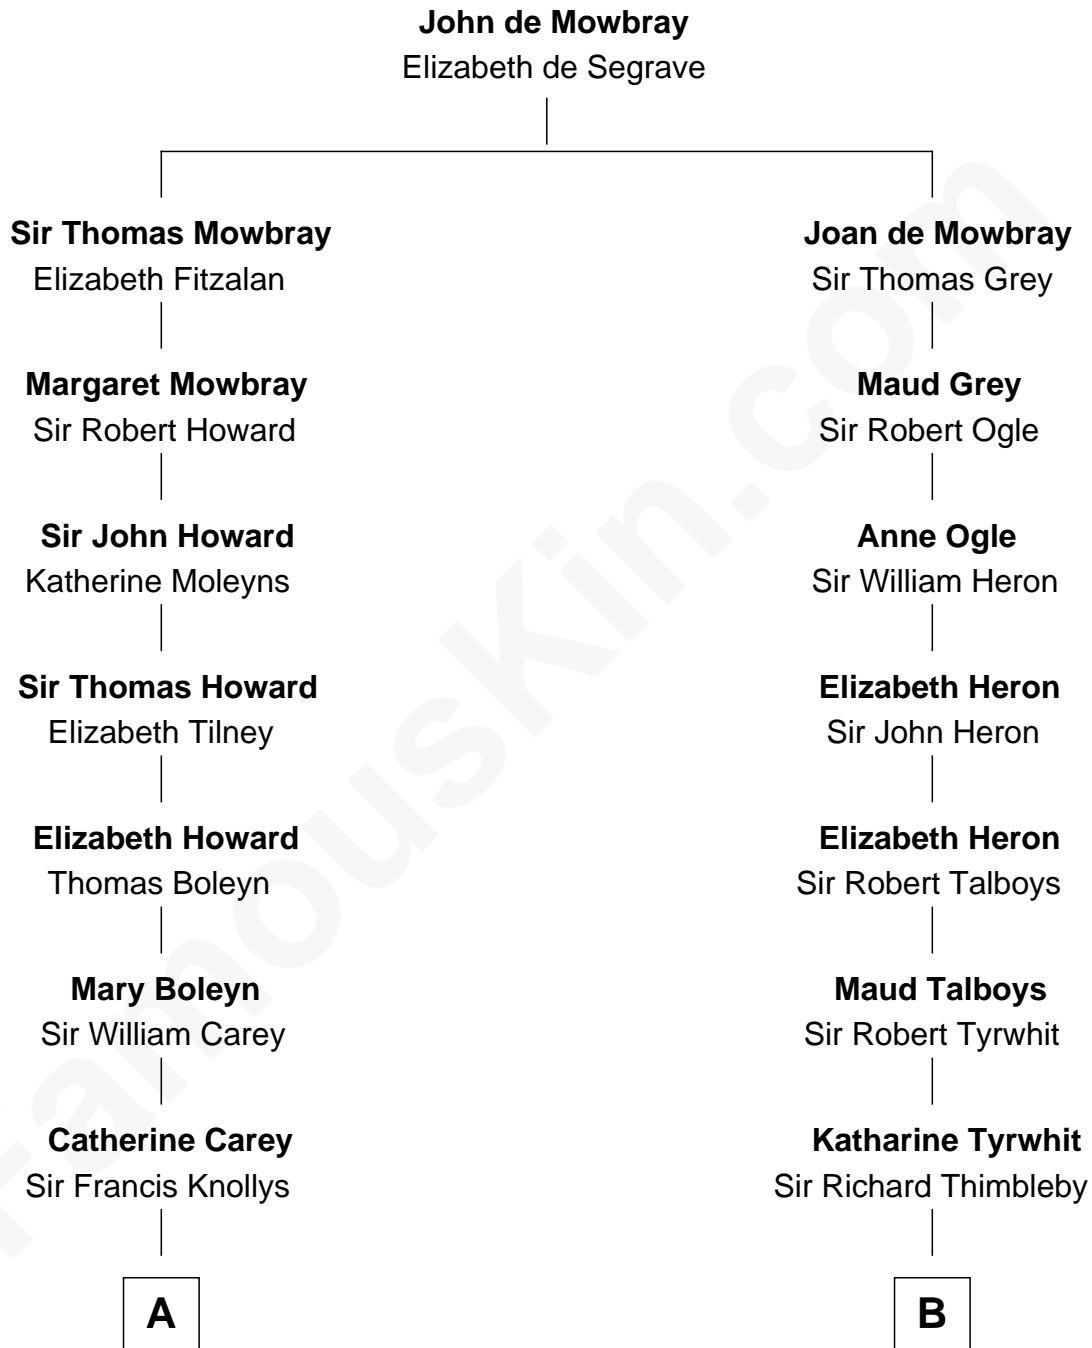

FamousKin.com
Relationship Chart of
William C. C. Claiborne
1st Governor of Louisiana

14th cousin 2 times removed of
William Rufus Day
36th U.S. Secretary of State

A

Anne Knollys
Sir Thomas West

Gov. John West
Anne - - - - -

Col. John West
Unity Croshaw

Ann West
Henry Fox

Ann Fox
Thomas Claiborne

Nathaniel Claiborne
Jane Cole

William Claiborne
Mary Leigh

William C. C. Claiborne
1st Governor of Louisiana

B

Elizabeth Thimbleby
Thomas Welby