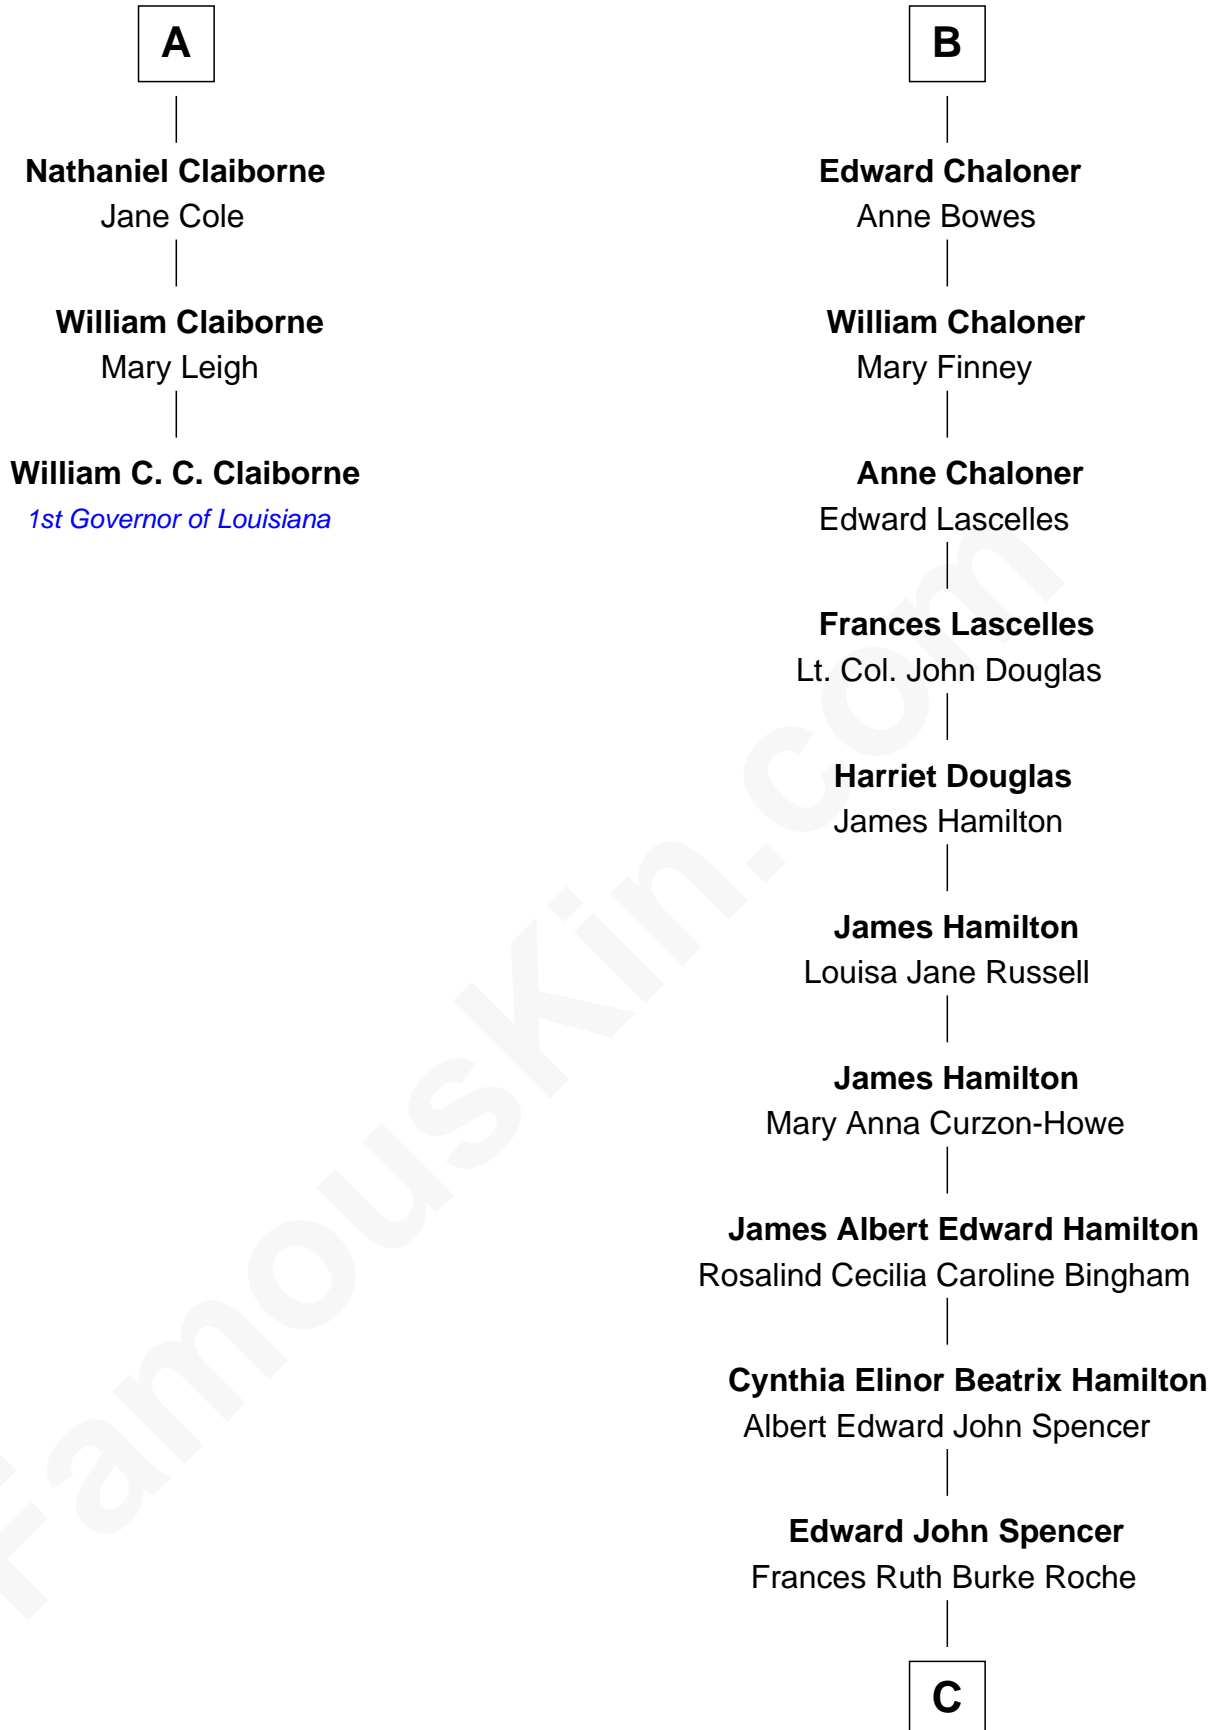

FamousKin.com
Relationship Chart of
William C. C. Claiborne
1st Governor of Louisiana

9th cousin 9 times removed of
Prince Harry
Duke of Sussex

C

Princess Diana Frances Spencer
Charles III, King of the United Kingdom