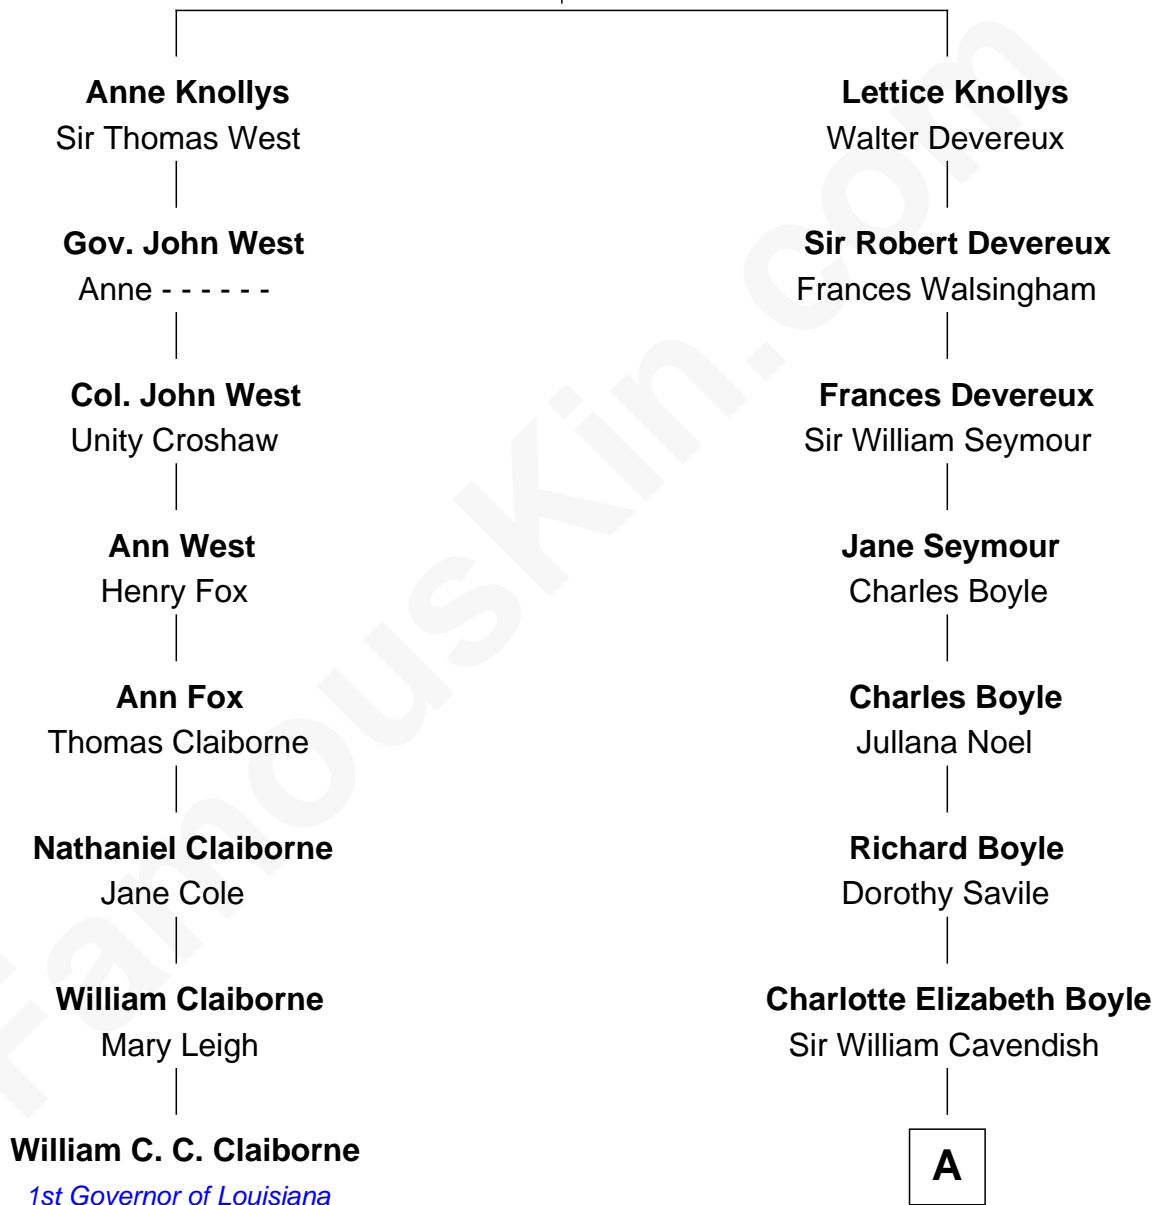

FamousKin.com
Relationship Chart of
William C. C. Claiborne
1st Governor of Louisiana

7th cousin 7 times removed of
Prince Harry
Duke of Sussex

Sir Francis Knollys
 Catherine Carey

A

Dorothy Cavendish
William Henry Bentinck

Charles Augustus Cavendish-Bentinck
Anne Wellesley

Rev. Charles William Cavendish-Bentinck
Caroline Louisa Burnaby

Cecilia Nina Cavendish-Bentinck
Claude George Bowes-Lyon

Elizabeth Bowes-Lyon
George VI, King of the United Kingdom