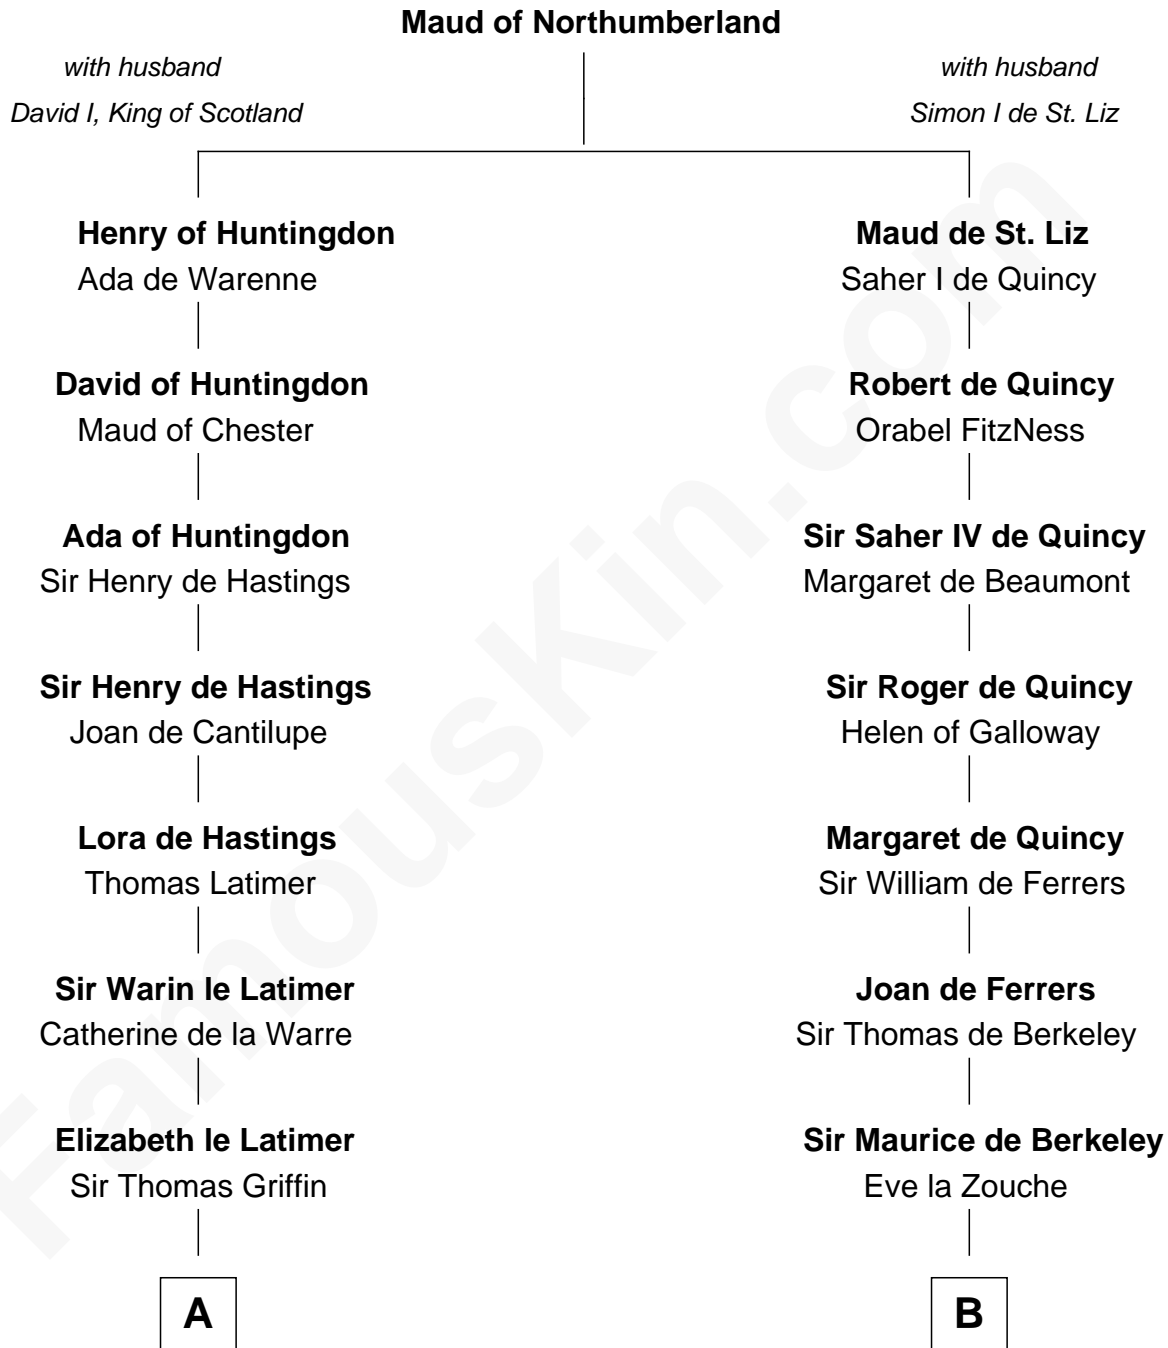

# FamousKin.com Relationship Chart of

**William C. C. Claiborne**

*1st Governor of Louisiana*

20th cousin 1 time removed of

**Harriet Martineau**

*Author of The Hour and the Man*

**C**

**Thomas Claiborne**

Ann Fox

**Nathaniel Claiborne**

Jane Cole

**William Claiborne**

Mary Leigh

**William C. C. Claiborne**

*1st Governor of Louisiana*

**D**