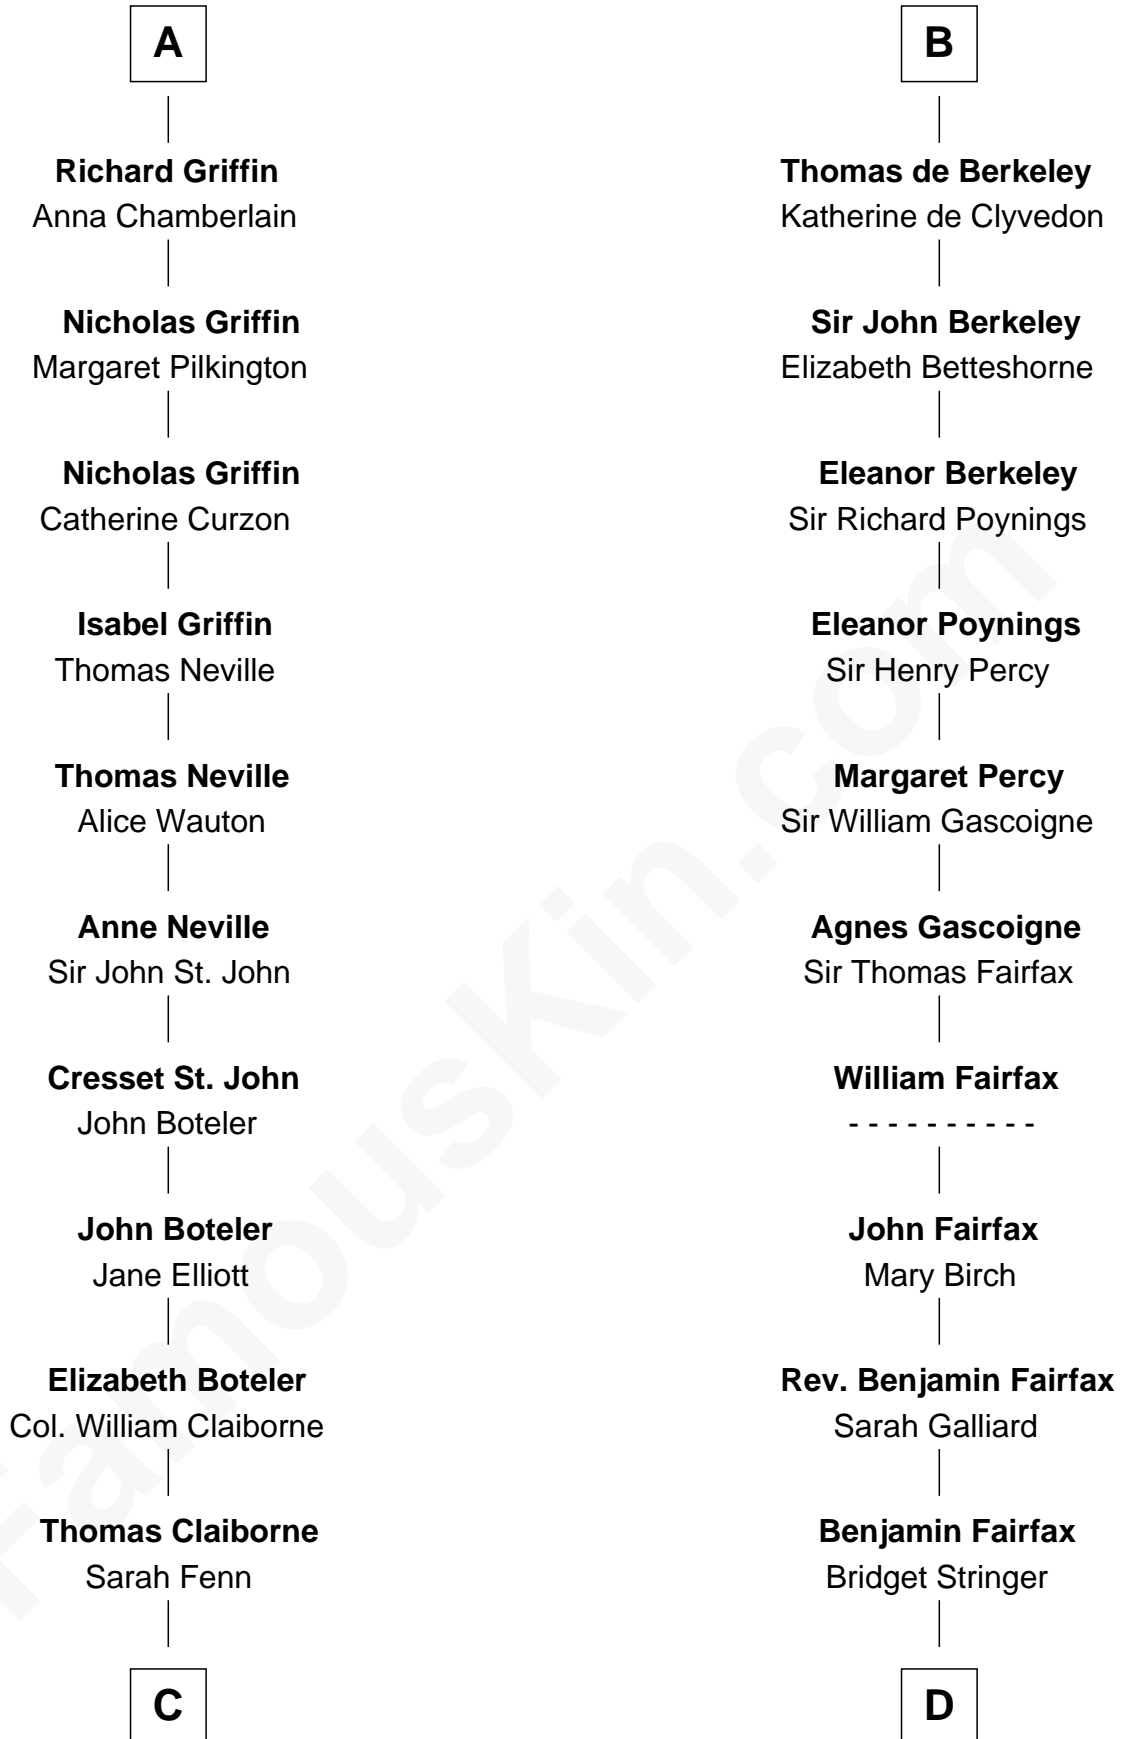

# FamousKin.com Relationship Chart of

**William C. C. Claiborne**

*1st Governor of Louisiana*

20th cousin 1 time removed of

**Harriet Martineau**

*Author of The Hour and the Man*

**C**

**Thomas Claiborne**

Ann Fox

**Nathaniel Claiborne**

Jane Cole

**William Claiborne**

Mary Leigh

**William C. C. Claiborne**

*1st Governor of Louisiana*

**D**