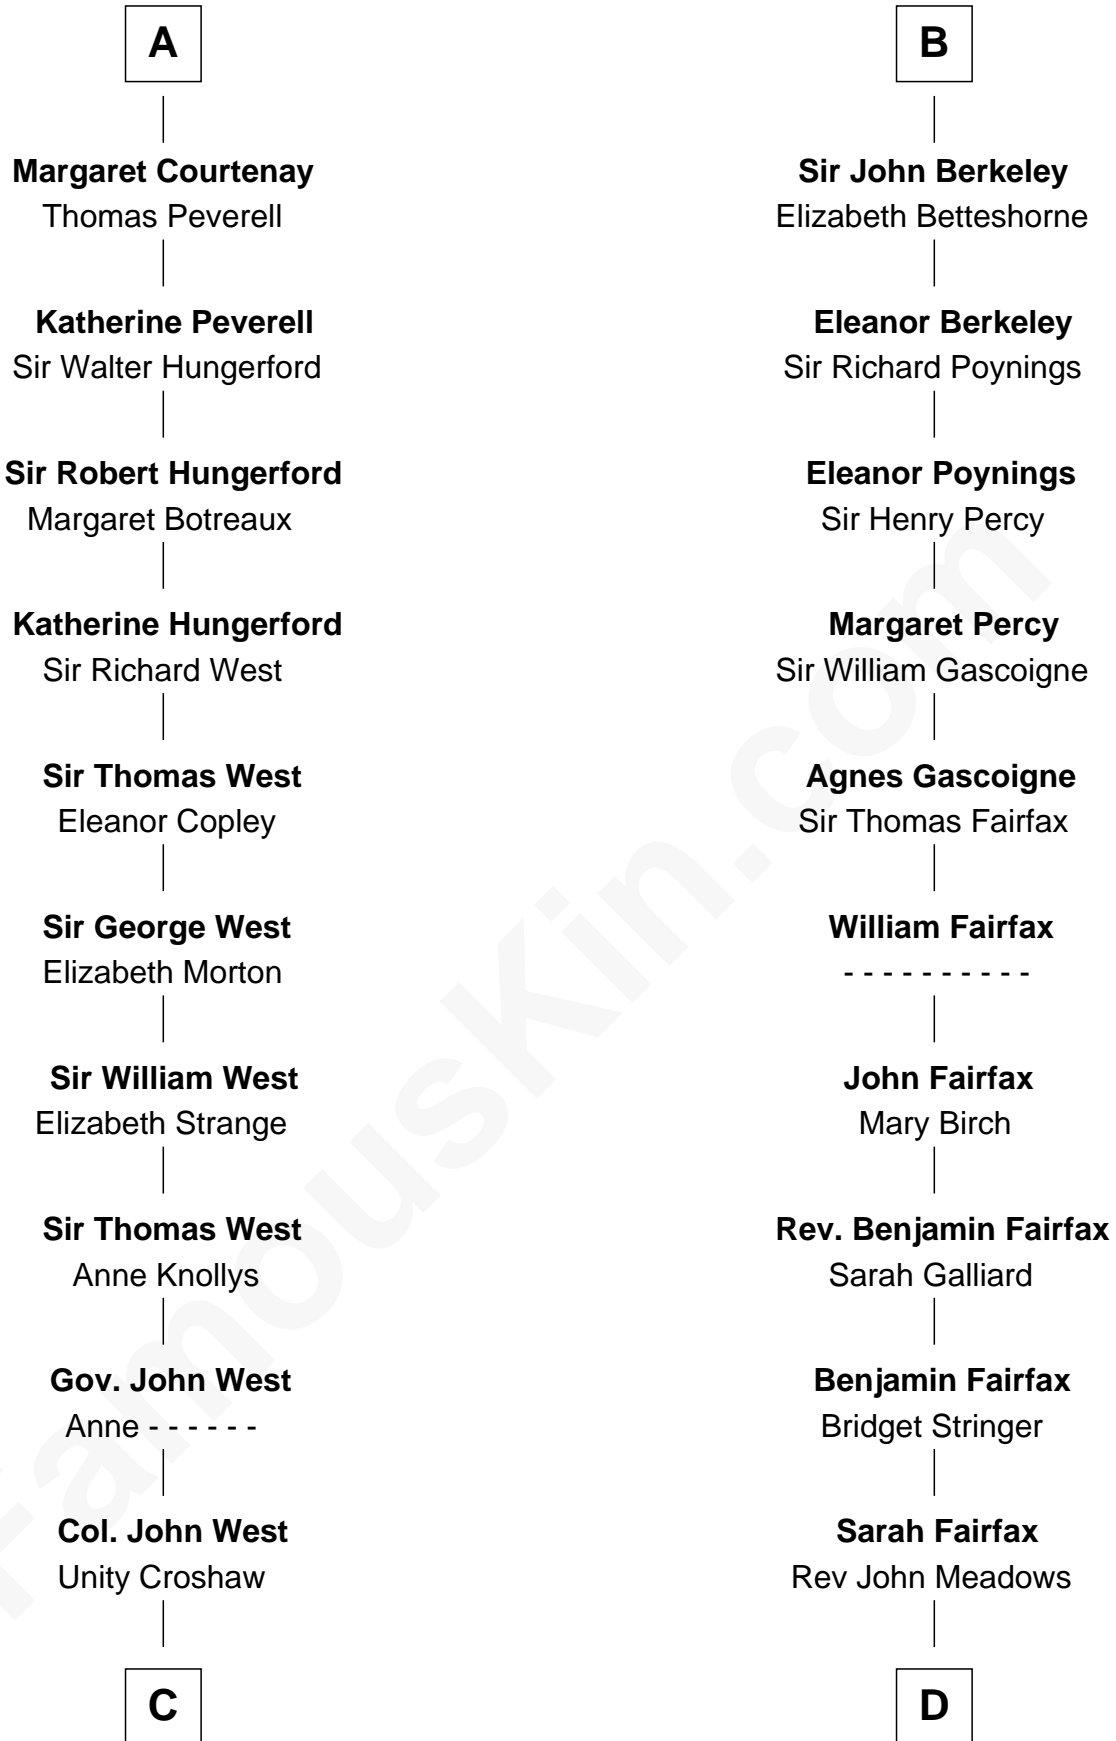

# FamousKin.com Relationship Chart of

**William C. C. Claiborne**

*1st Governor of Louisiana*

20th cousin 1 time removed of

**Harriet Martineau**

*Author of The Hour and the Man*

**Saher I de Quincy**

Maud de St. Liz

**C**

**Ann West**  
Henry Fox

**Ann Fox**  
Thomas Claiborne

**Nathaniel Claiborne**  
Jane Cole

**William Claiborne**  
Mary Leigh

**William C. C. Claiborne**  
*1st Governor of Louisiana*

**D**

**Philip Meadows**  
Margaret Hall