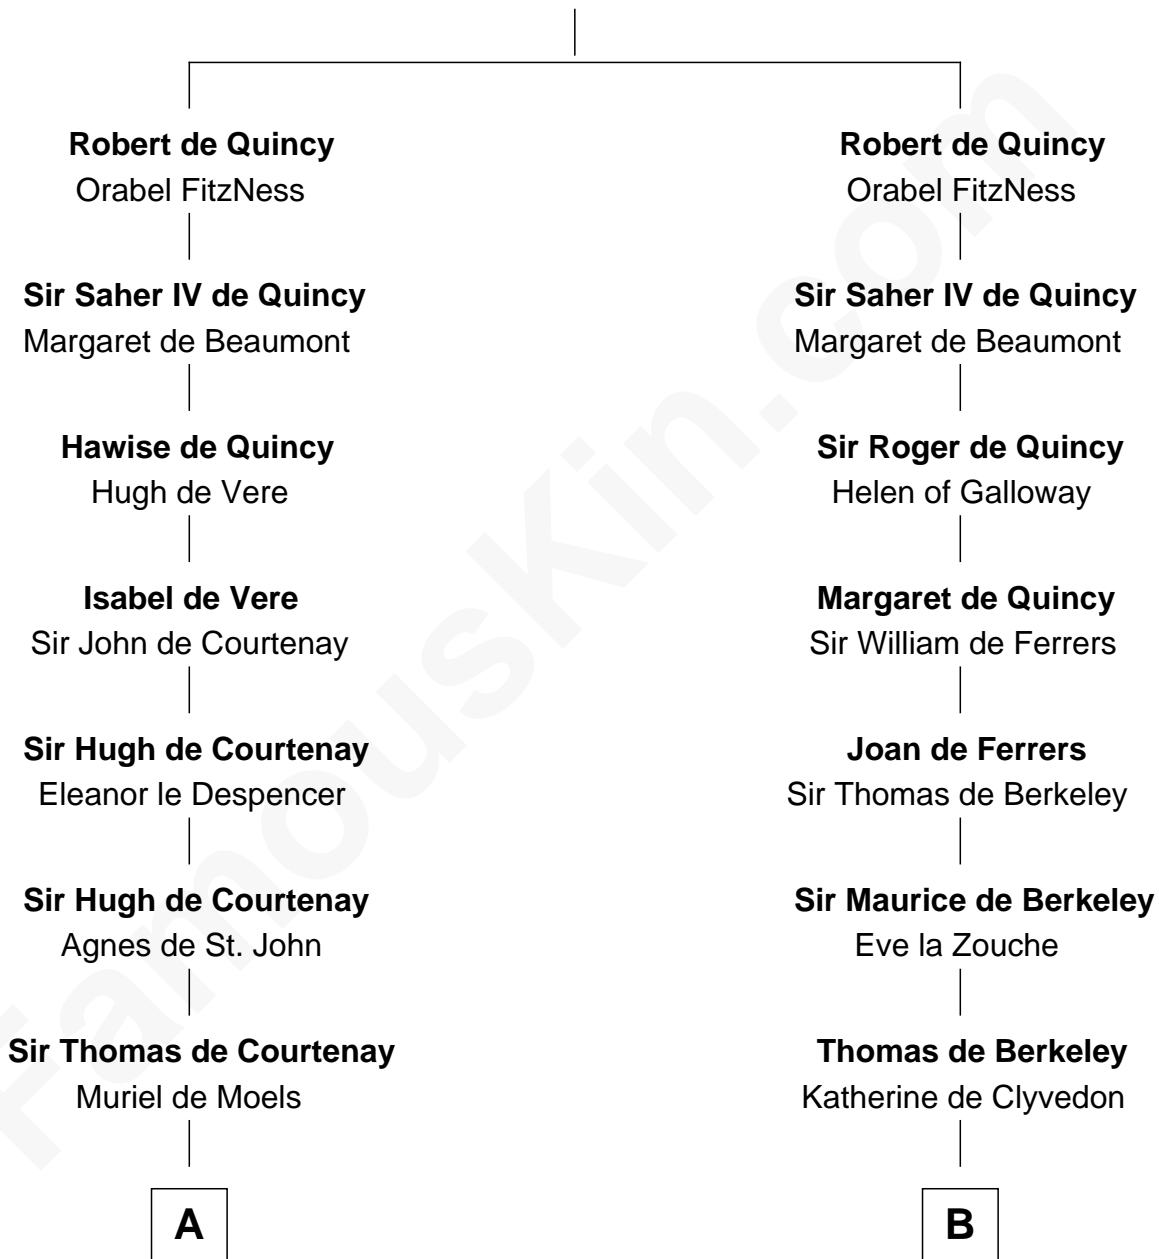

# FamousKin.com Relationship Chart of

**William C. C. Claiborne**

*1st Governor of Louisiana*

20th cousin 1 time removed of

**Harriet Martineau**

*Author of The Hour and the Man*

**Saher I de Quincy**

Maud de St. Liz

**C**

**Ann West**  
Henry Fox

**Ann Fox**  
Thomas Claiborne

**Nathaniel Claiborne**  
Jane Cole

**William Claiborne**  
Mary Leigh

**William C. C. Claiborne**  
*1st Governor of Louisiana*

**D**

**Philip Meadows**  
Margaret Hall