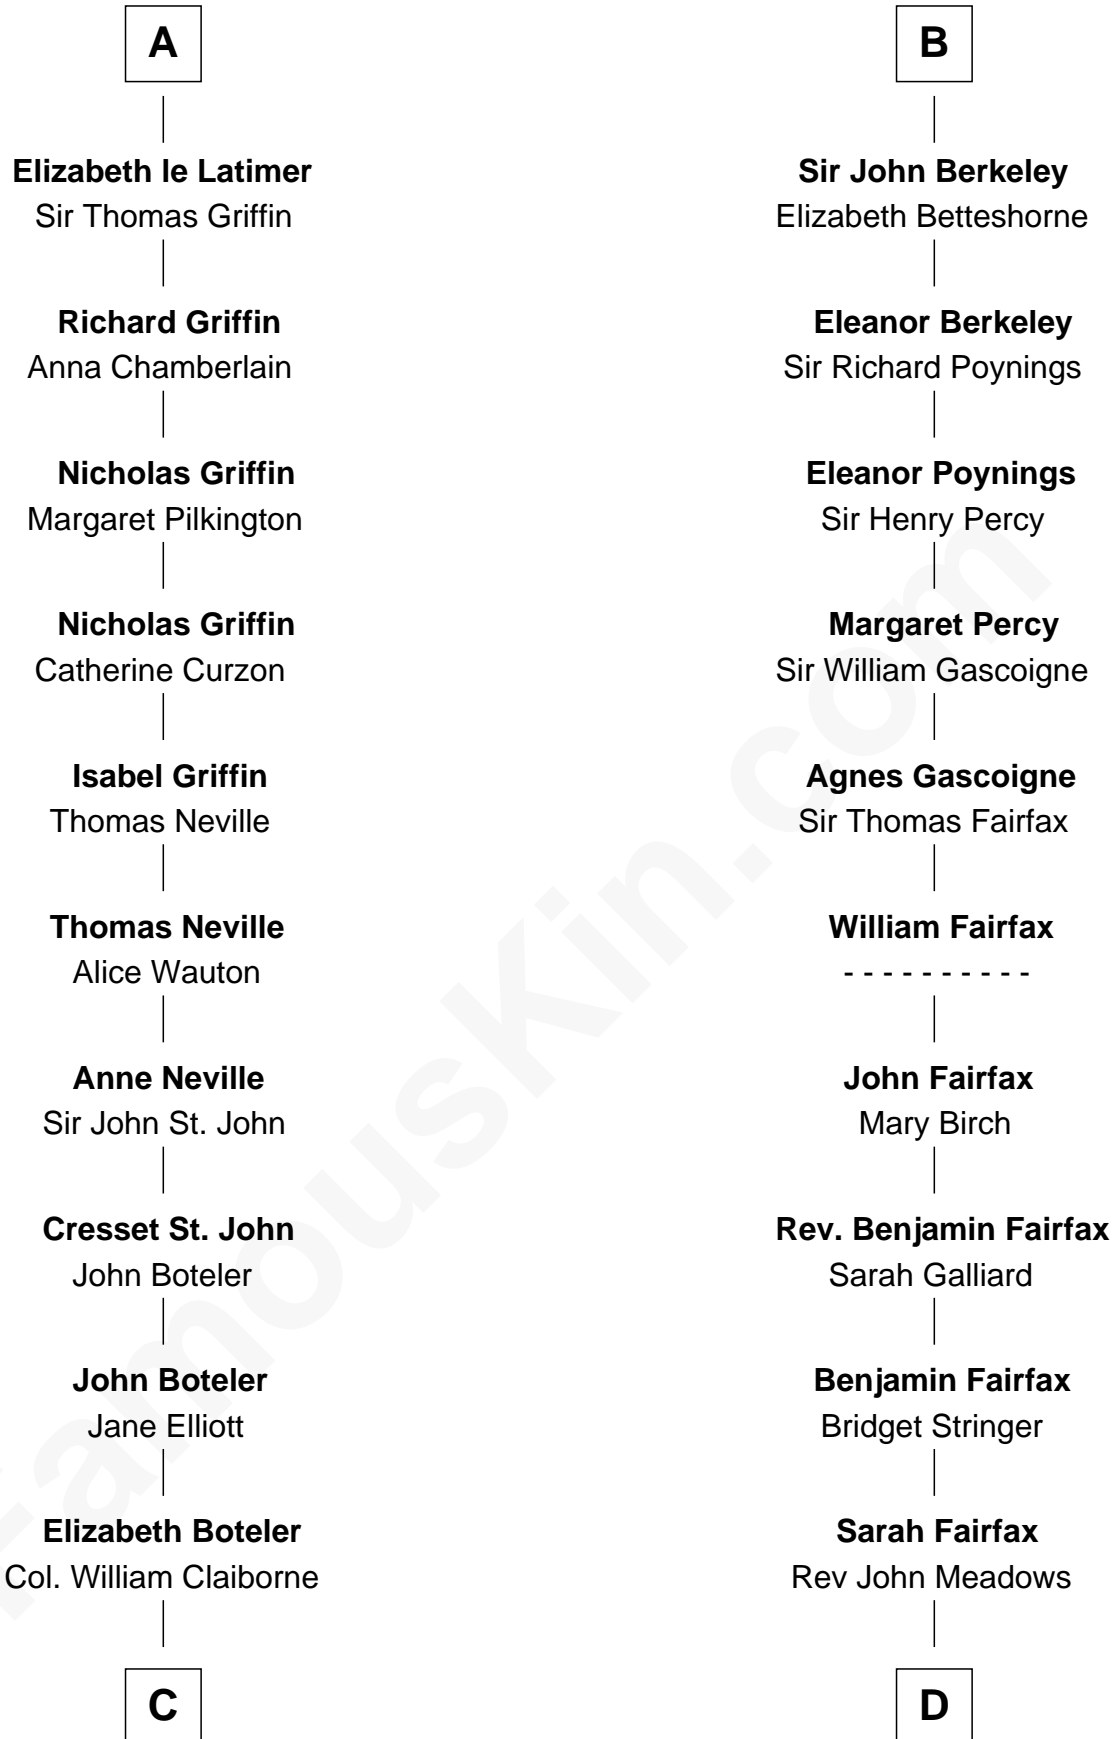

FamousKin.com Relationship Chart of

William C. C. Claiborne

1st Governor of Louisiana

20th cousin 1 time removed of

Harriet Martineau

Author of The Hour and the Man

Richard de Morville

Avice of Lancaster

C

Thomas Claiborne

Sarah Fenn

Thomas Claiborne

Ann Fox

Nathaniel Claiborne

Jane Cole

William Claiborne