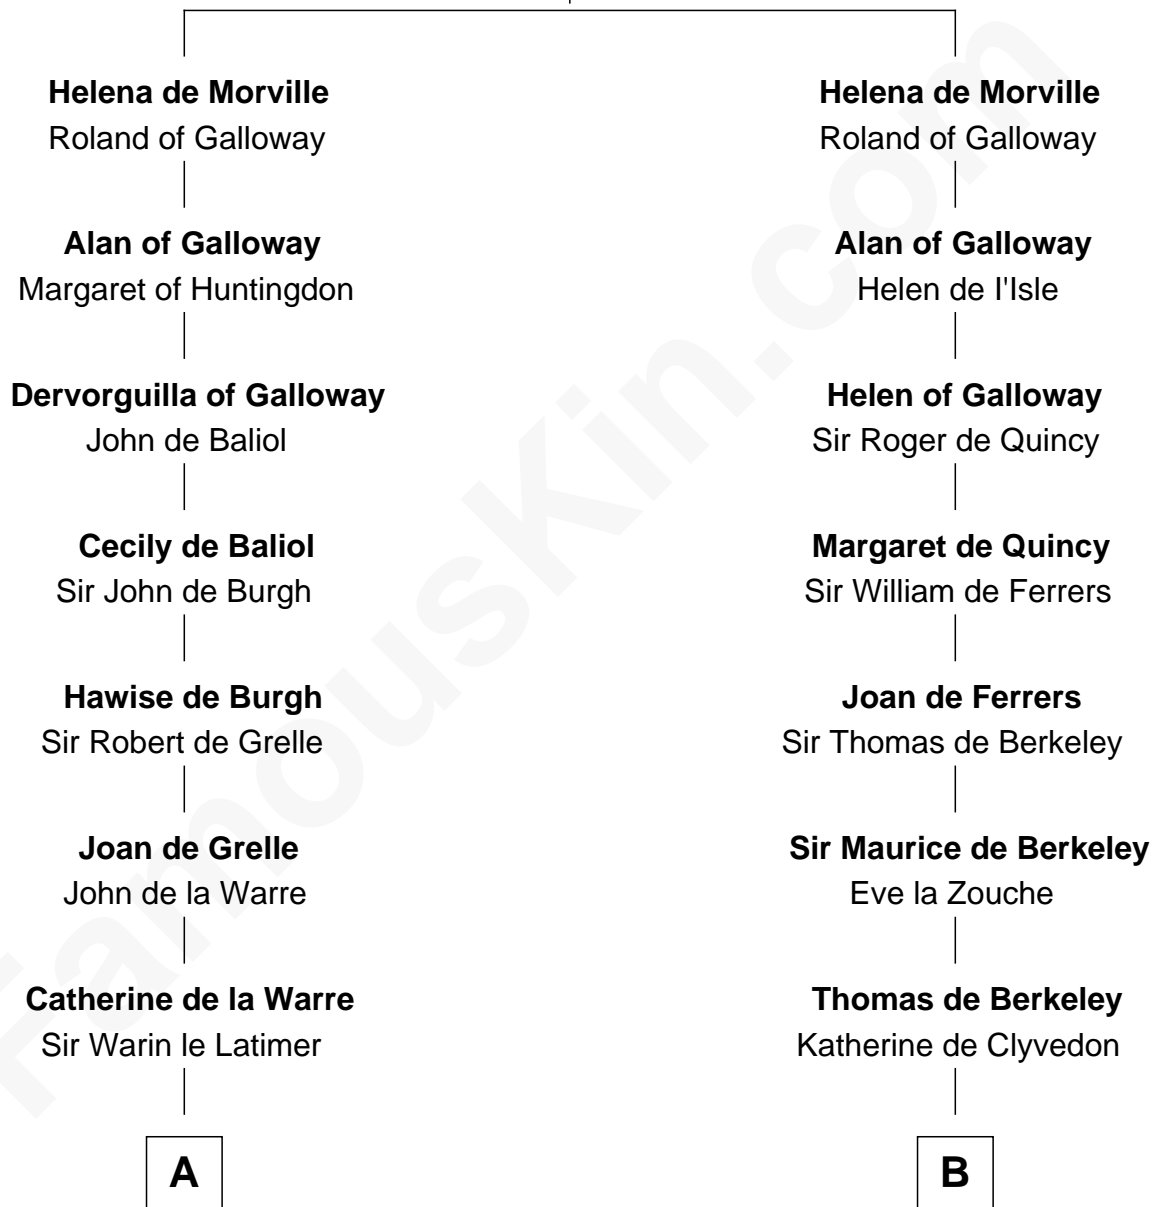

FamousKin.com Relationship Chart of

William C. C. Claiborne

1st Governor of Louisiana

20th cousin 1 time removed of

Harriet Martineau

Author of The Hour and the Man

Richard de Morville

Avice of Lancaster