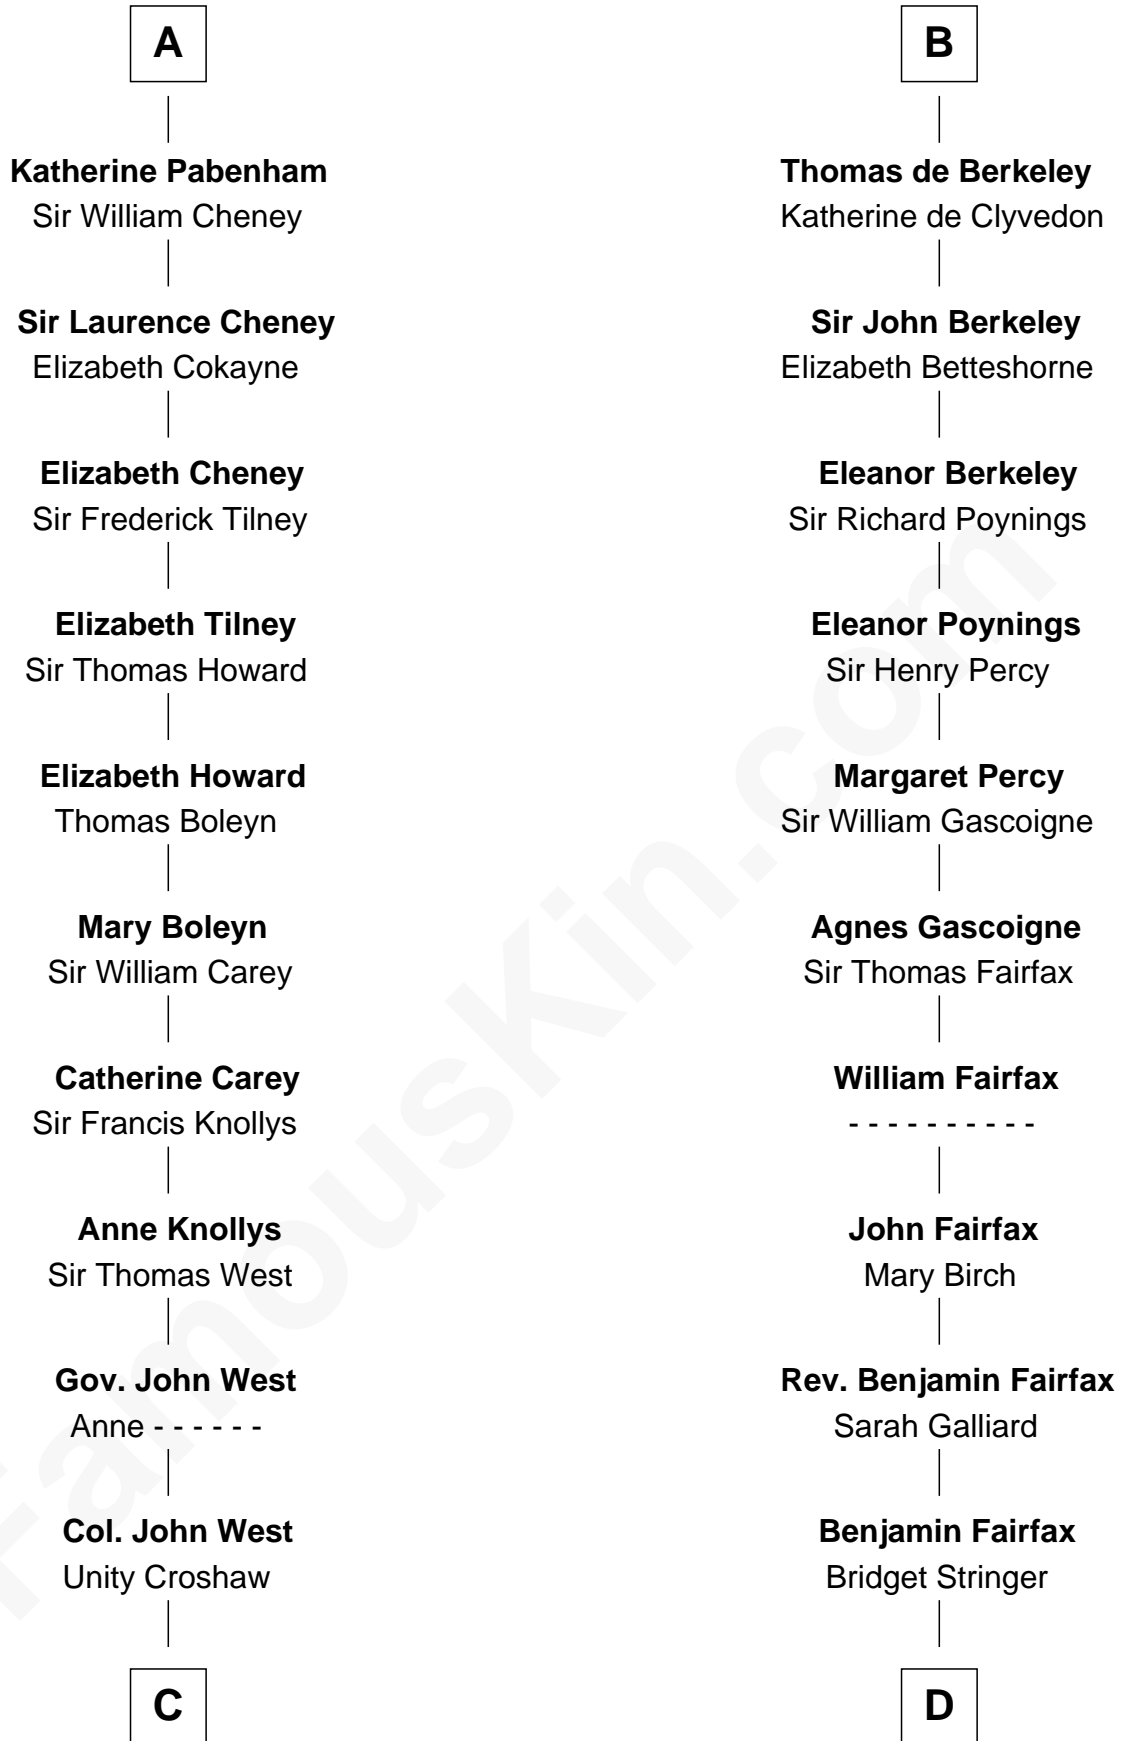

FamousKin.com Relationship Chart of

William C. C. Claiborne

1st Governor of Louisiana

21st cousin of

Harriet Martineau

Author of The Hour and the Man

William I de Lancaster

Gundred de Warenne

Richard de Morville

Helena de Morville

Roland of Galloway

Alan of Galloway

Helen de l'Isle

Helen of Galloway

Sir Roger de Quincy

Margaret de Quincy

Sir William de Ferrers

Joan de Ferrers

Sir Thomas de Berkeley

Sir Maurice de Berkeley

Eve la Zouche

B

C

Ann West

Henry Fox

Ann Fox

Thomas Claiborne

Nathaniel Claiborne

Jane Cole

William Claiborne

Mary Leigh

William C. C. Claiborne