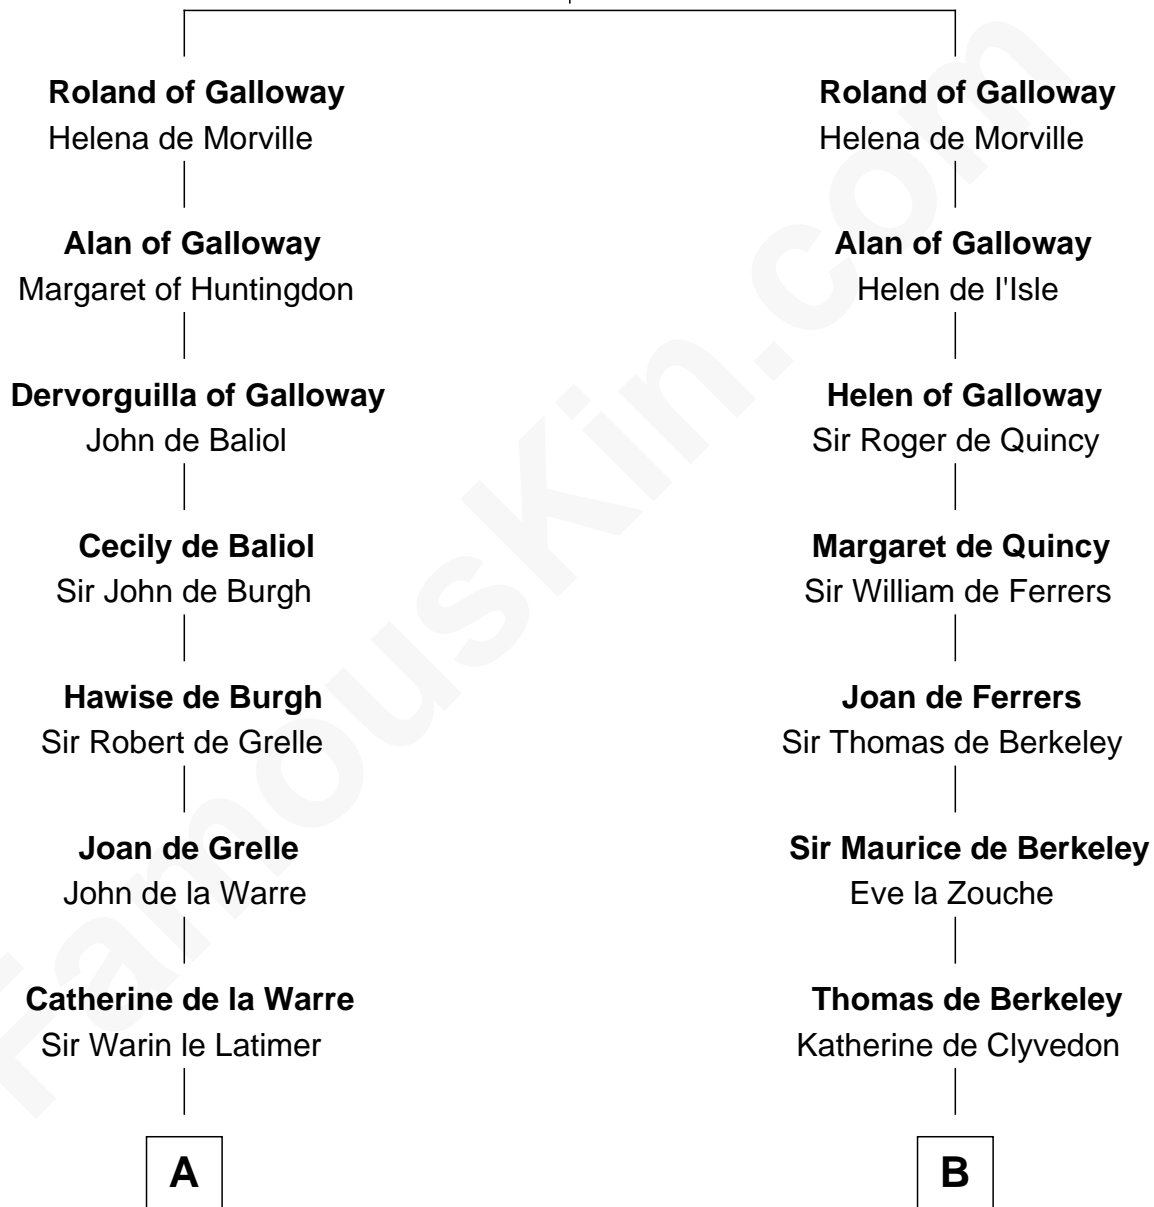

FamousKin.com Relationship Chart of

William C. C. Claiborne

1st Governor of Louisiana

20th cousin 1 time removed of

Harriet Martineau

Author of The Hour and the Man

Uhtred of Galloway

Gunnild of Dunbar