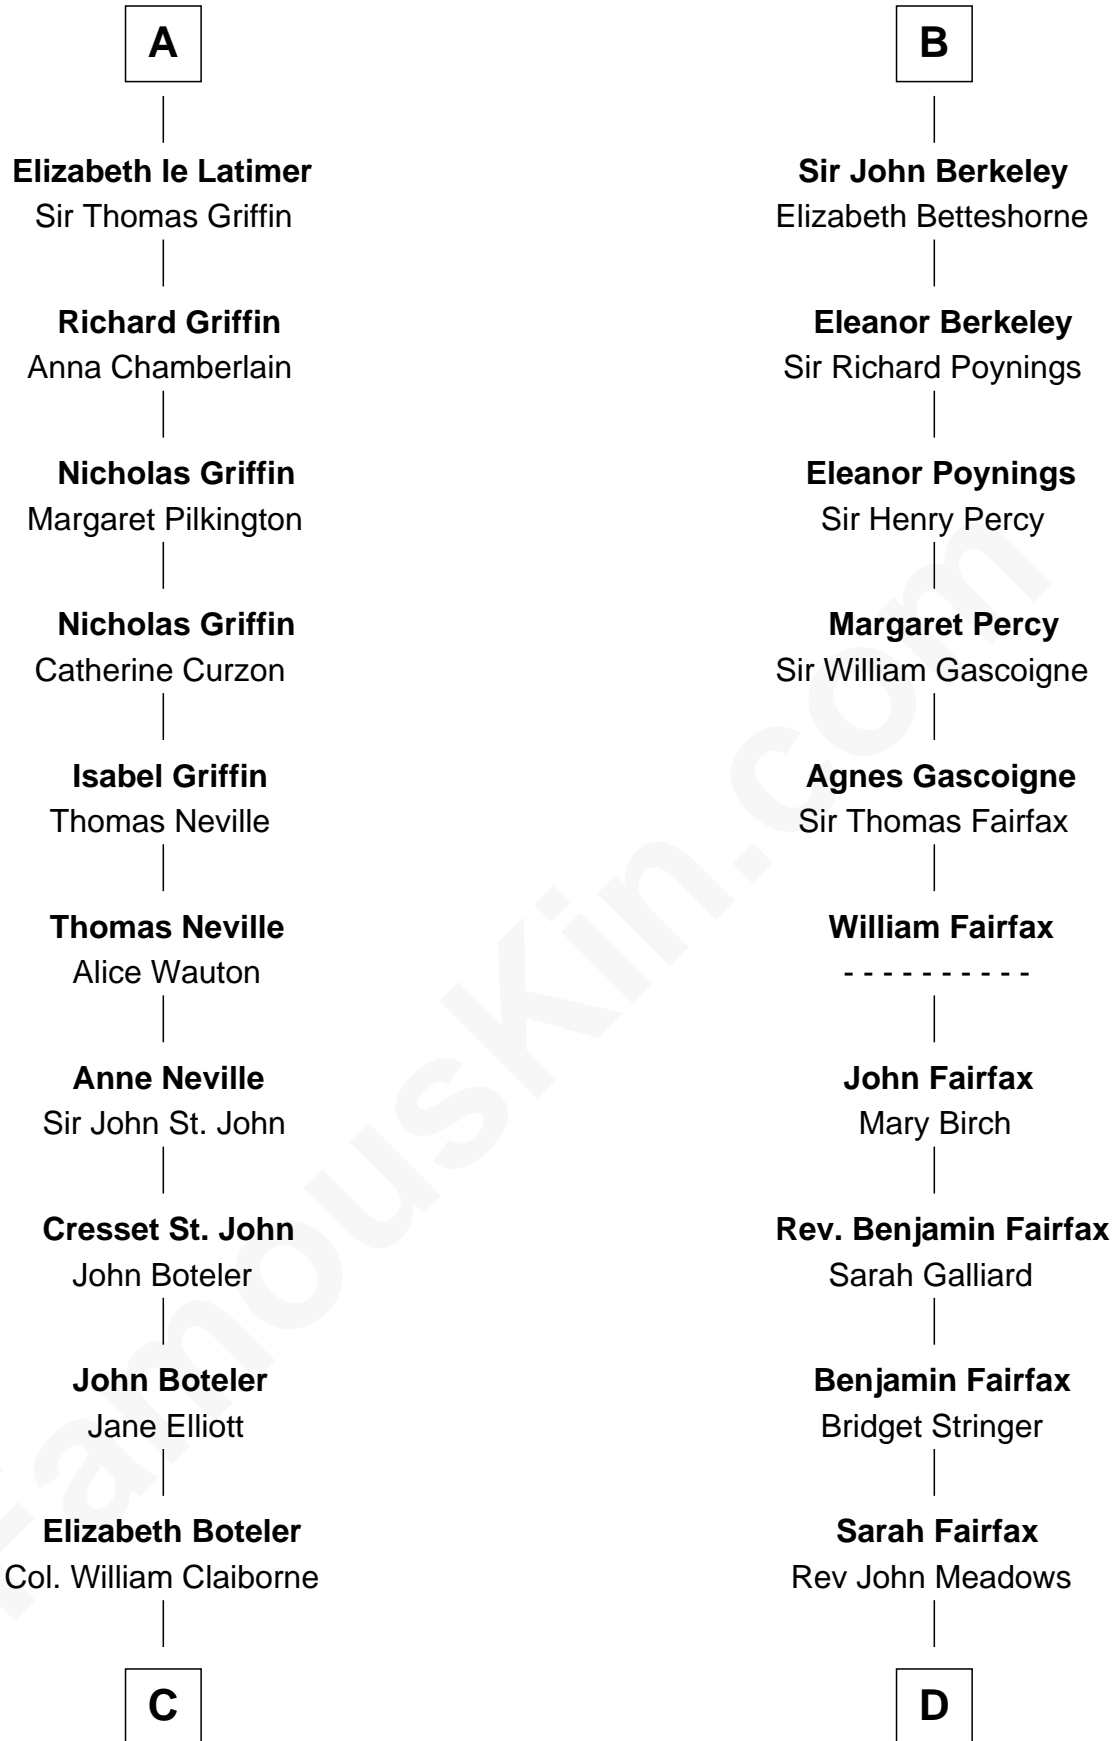

FamousKin.com Relationship Chart of

William C. C. Claiborne

1st Governor of Louisiana

20th cousin 1 time removed of

Harriet Martineau

Author of The Hour and the Man

Uhtred of Galloway

Gunnild of Dunbar

C

Thomas Claiborne

Sarah Fenn

Thomas Claiborne

Ann Fox

Nathaniel Claiborne

Jane Cole

William Claiborne