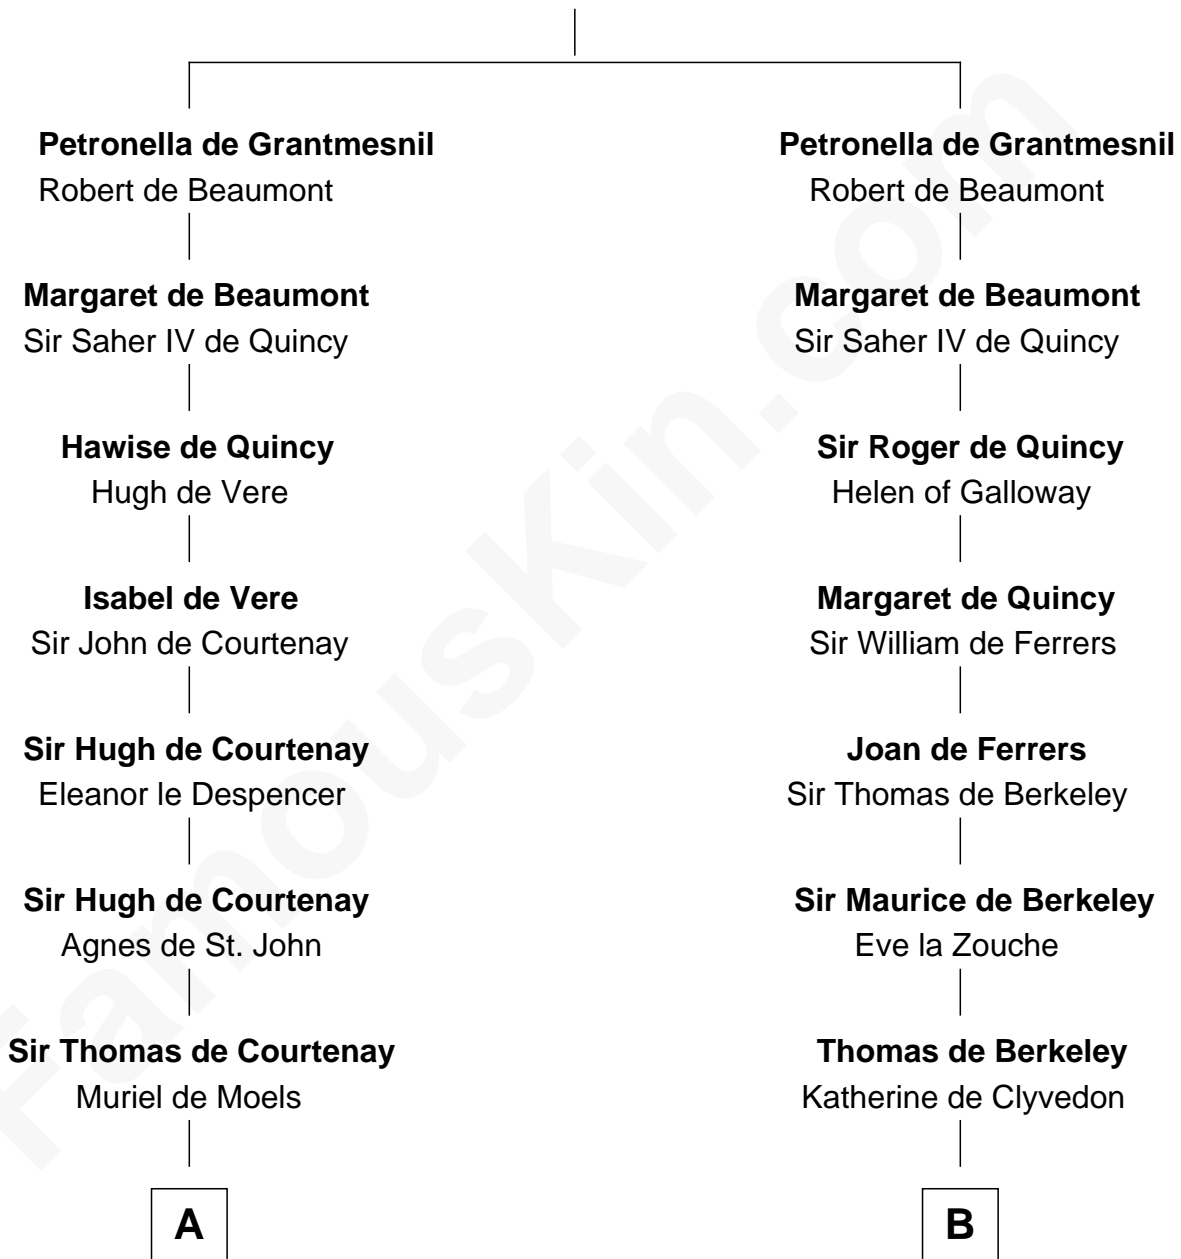

# FamousKin.com Relationship Chart of

**William C. C. Claiborne**

*1st Governor of Louisiana*

20th cousin 1 time removed of

**Harriet Martineau**

*Author of The Hour and the Man*

**Hugh de Grantmesnil**

**C**

**Ann West**  
Henry Fox

**Ann Fox**  
Thomas Claiborne

**Nathaniel Claiborne**  
Jane Cole

**William Claiborne**  
Mary Leigh

**William C. C. Claiborne**  
*1st Governor of Louisiana*

**D**

**Philip Meadows**  
Margaret Hall