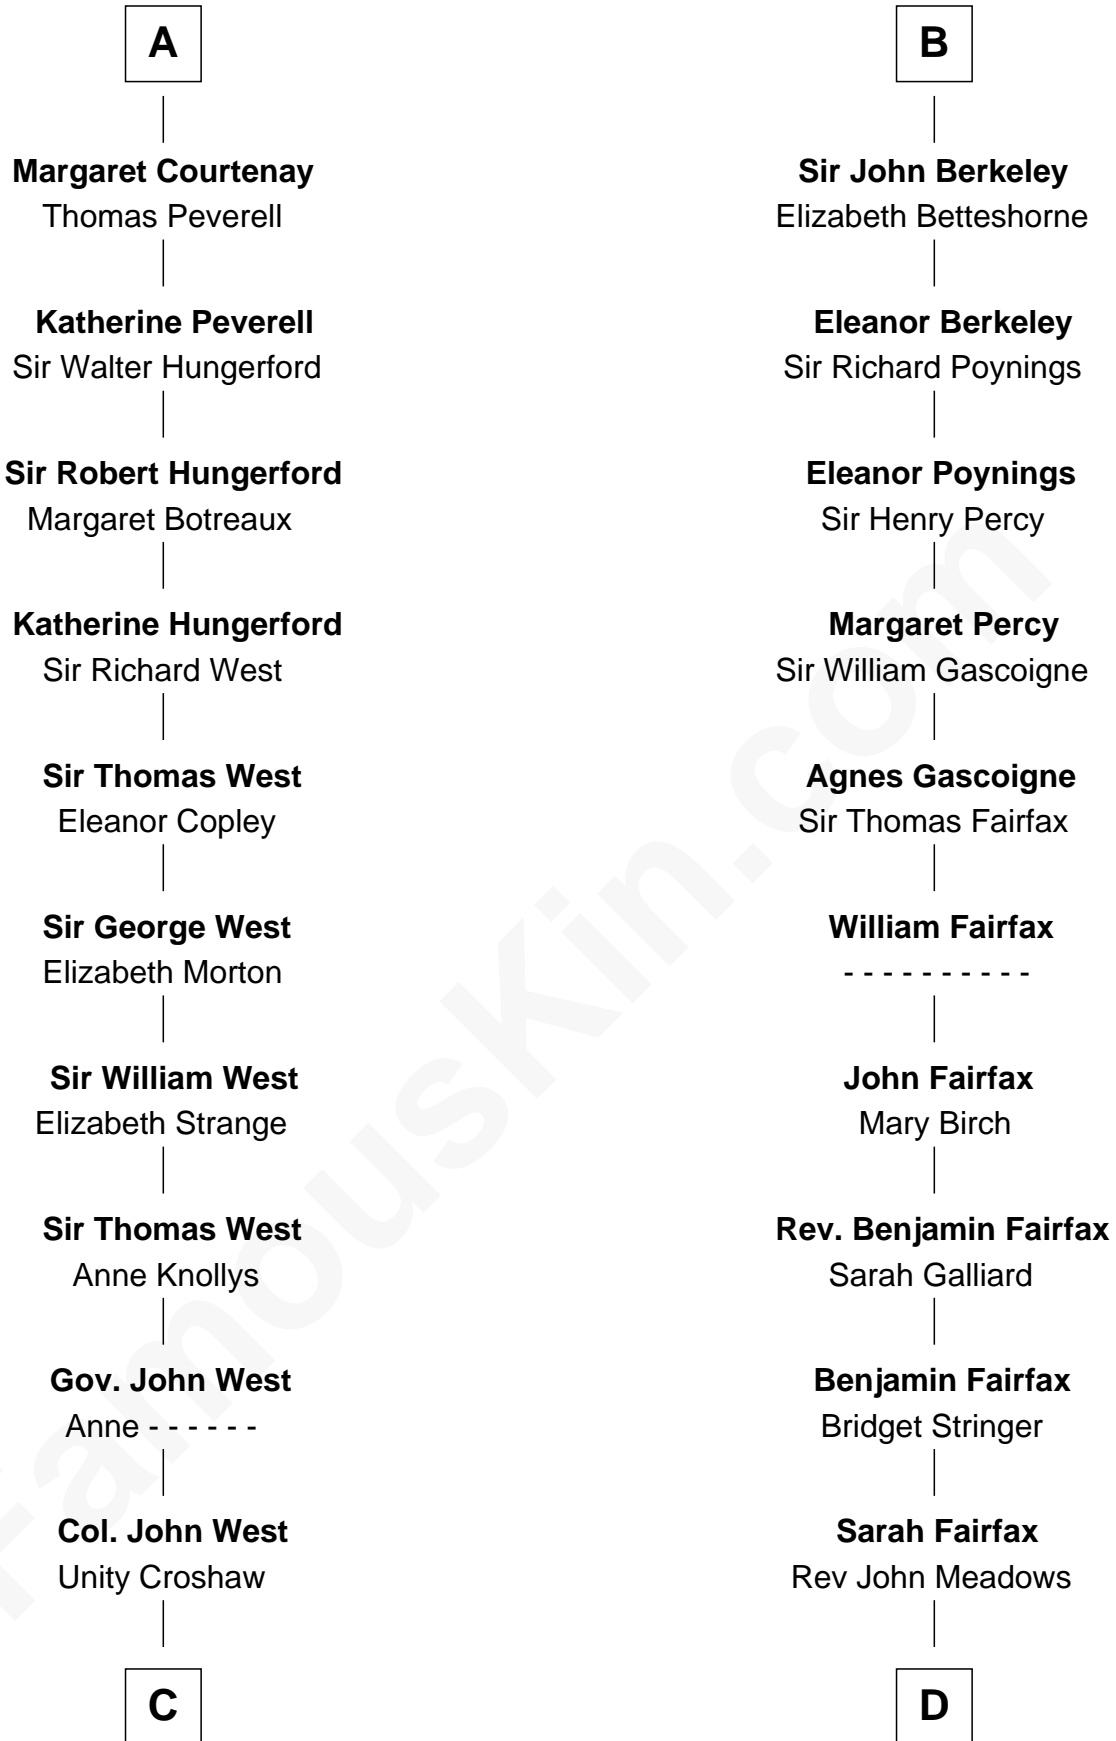

# FamousKin.com Relationship Chart of

**William C. C. Claiborne**

*1st Governor of Louisiana*

20th cousin 1 time removed of

**Harriet Martineau**

*Author of The Hour and the Man*

**Hugh de Grantmesnil**

**C**

**Ann West**  
Henry Fox

**Ann Fox**  
Thomas Claiborne

**Nathaniel Claiborne**  
Jane Cole

**William Claiborne**  
Mary Leigh

**William C. C. Claiborne**  
*1st Governor of Louisiana*

**D**

**Philip Meadows**  
Margaret Hall