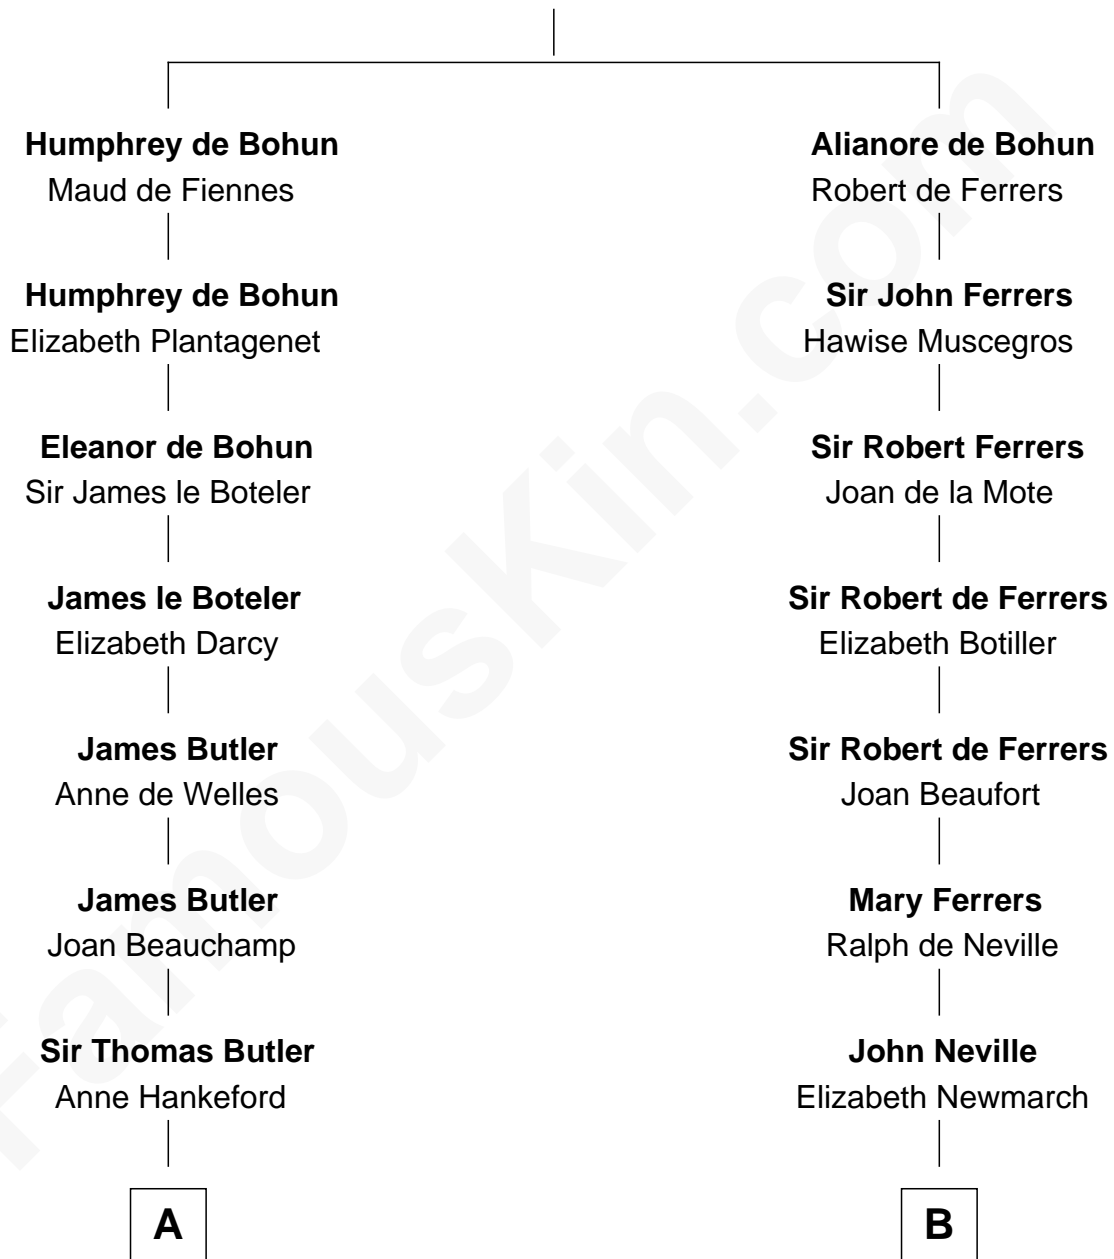

FamousKin.com Relationship Chart of

William C. C. Claiborne

1st Governor of Louisiana

18th cousin of

Harriet Martineau

Author of The Hour and the Man

Sir Humphrey de Bohun

Eleanor de Braiose

C

William Claiborne

Mary Leigh

William C. C. Claiborne

1st Governor of Louisiana

D

Thomas Martineau

Elizabeth Rankin