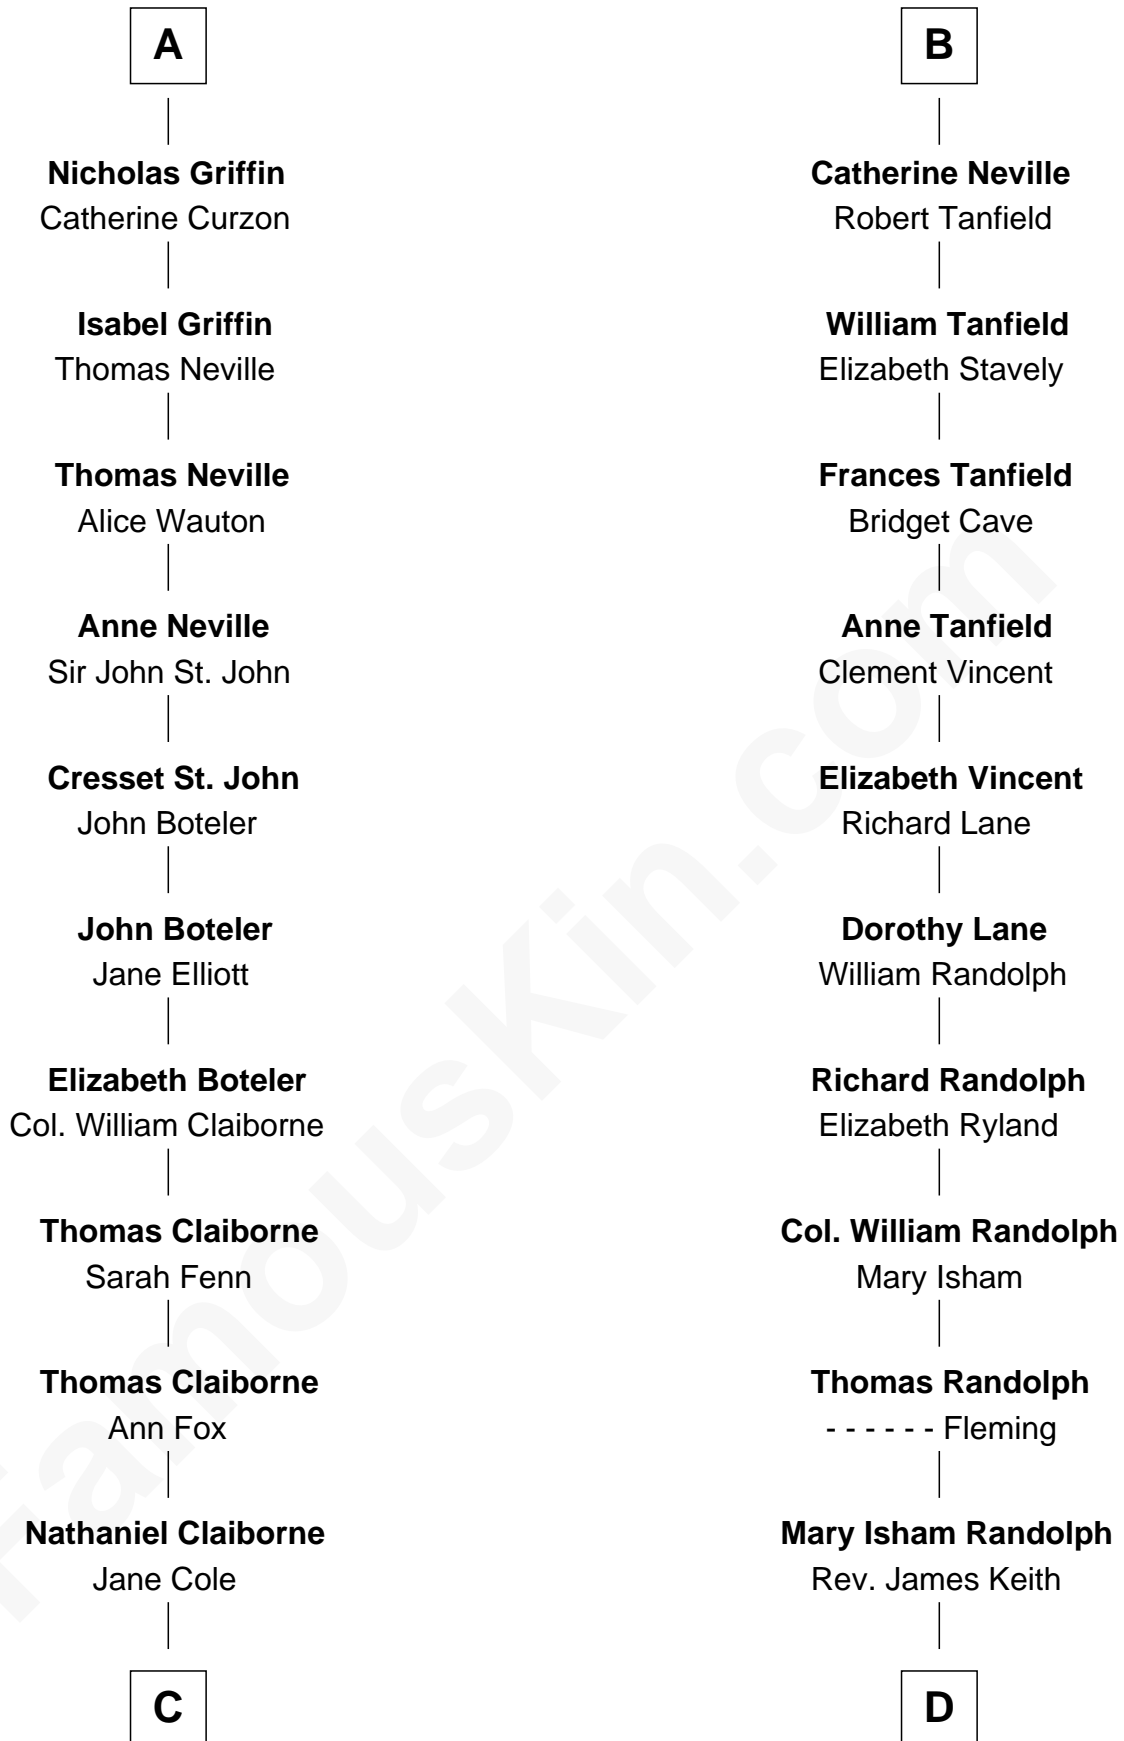

FamousKin.com
Relationship Chart of
William C. C. Claiborne
1st Governor of Louisiana

18th cousin of
John Marshall
4th Chief Justice of the U.S. Supreme Court

C

William Claiborne

Mary Leigh

William C. C. Claiborne

1st Governor of Louisiana

D

Mary Randolph Keith

Col. Thomas Marshall

John Marshall

U.S. Supreme Court Chief Justice

FamousKin.com