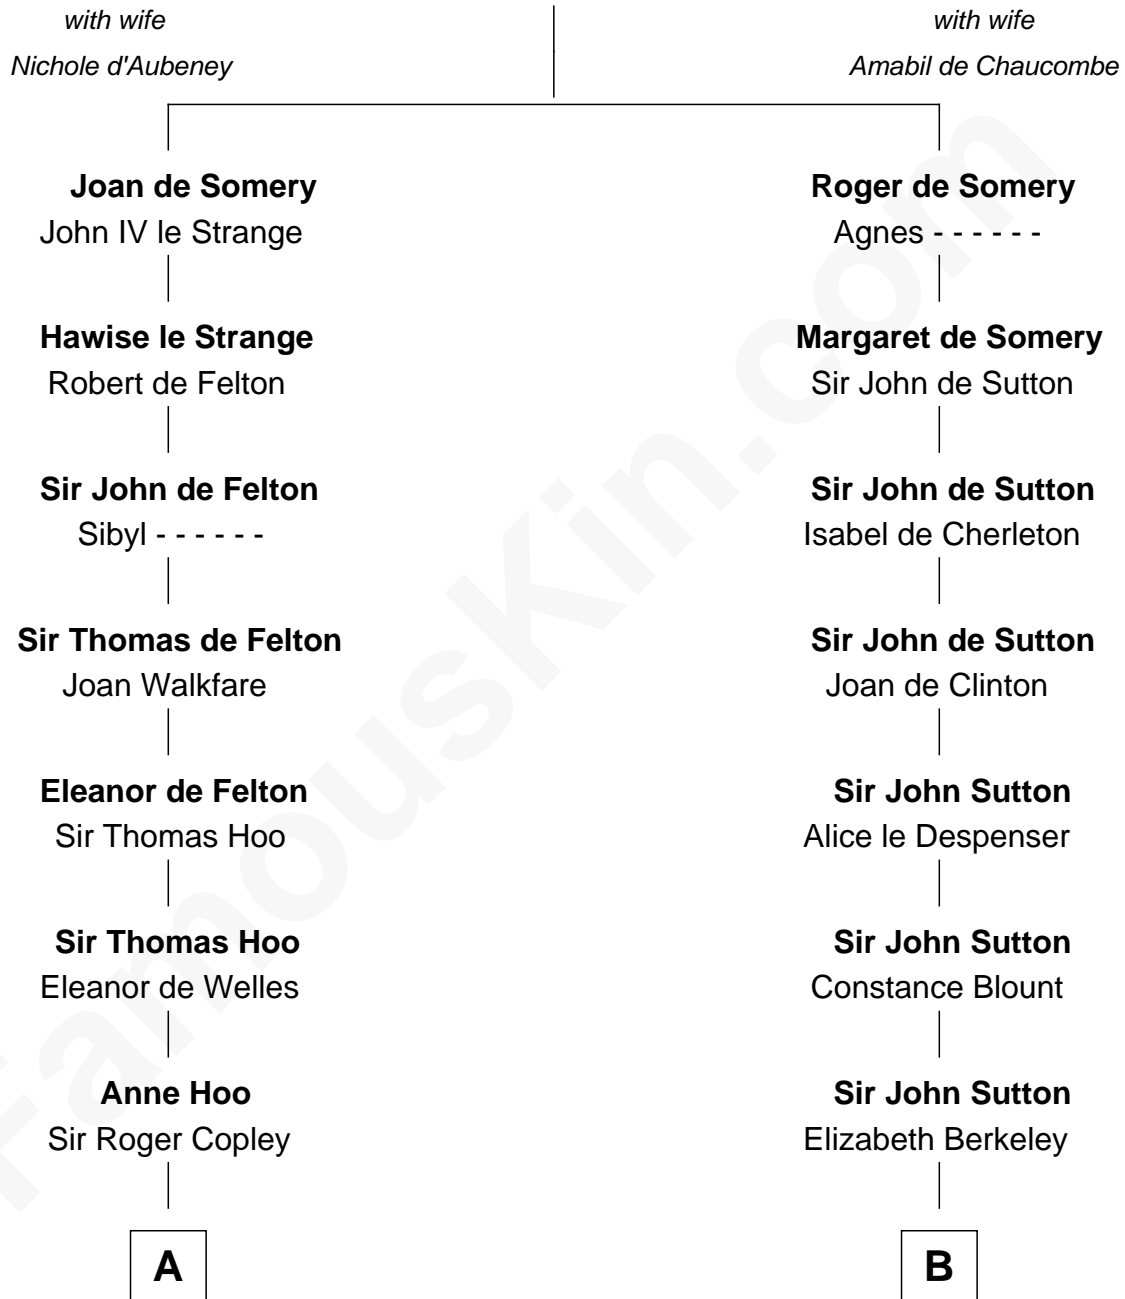

FamousKin.com Relationship Chart of

William C. C. Claiborne

1st Governor of Louisiana

17th cousin 2 times removed of

Oliver Wendell Holmes, Sr.

American "Fireside" Poet

Sir Roger de Somery

C

Oliver Wendell

Mary Jackson

Sarah Wendell

Rev. Abiel Holmes

Oliver Wendell Holmes, Sr.

American "Fireside" Poet

FamousKin.com