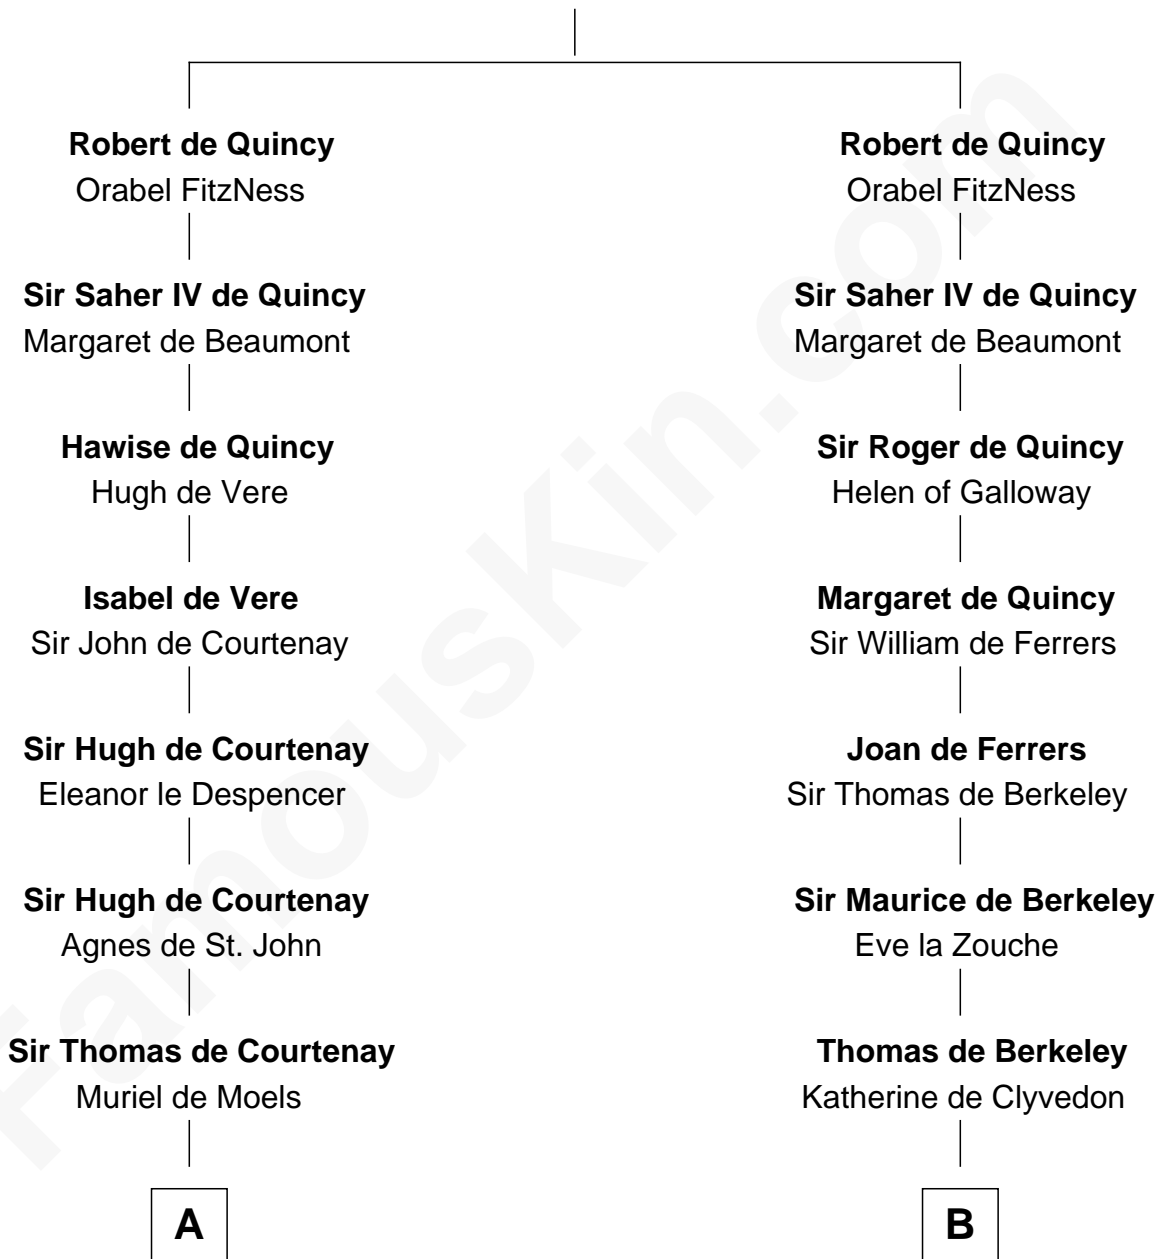

# FamousKin.com Relationship Chart of

**William C. C. Claiborne**

*1st Governor of Louisiana*

21st cousin of

**Oliver Wendell Holmes, Sr.**

*American "Fireside" Poet*

**Saher I de Quincy**

Maud de St. Liz

**C**

**Ann West**

Henry Fox

**Ann Fox**

Thomas Claiborne

**Nathaniel Claiborne**

Jane Cole

**William Claiborne**

Mary Leigh

**William C. C. Claiborne**

*1st Governor of Louisiana*

**D**

**Mercy Bradstreet**

Dr. James Oliver

**Sarah Oliver**

Jacob Wendell