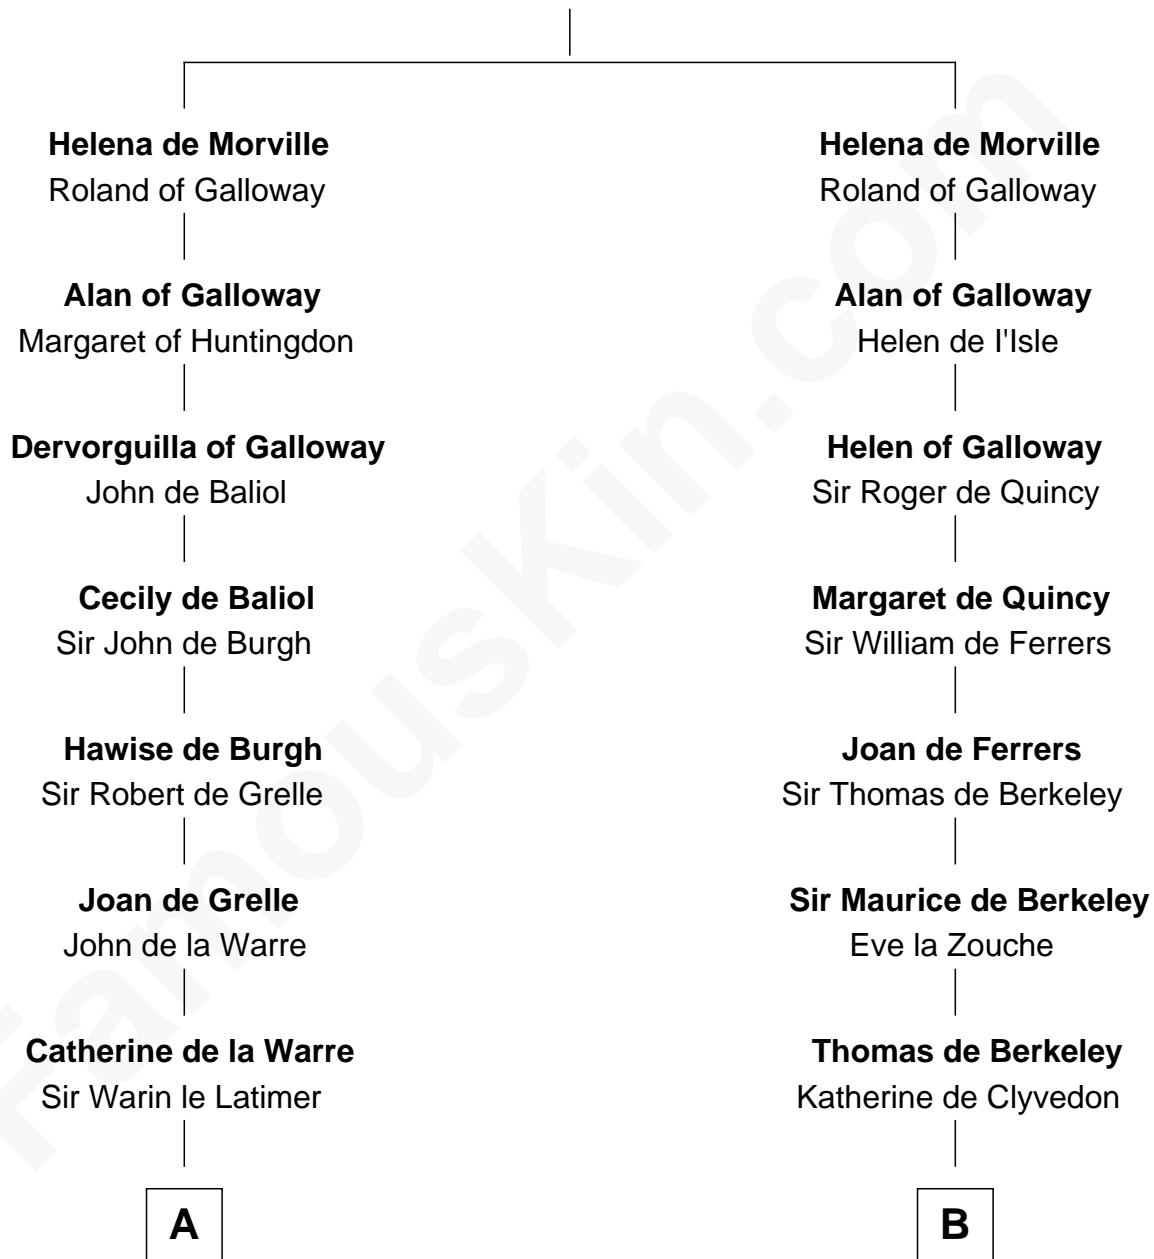

FamousKin.com Relationship Chart of

William C. C. Claiborne

1st Governor of Louisiana

21st cousin of

Oliver Wendell Holmes, Sr.

American "Fireside" Poet

Richard de Morville

Avice of Lancaster

C

Thomas Claiborne

Sarah Fenn

Thomas Claiborne

Ann Fox

Nathaniel Claiborne

Jane Cole

William Claiborne

Mary Leigh

William C. C. Claiborne

1st Governor of Louisiana

D

Mercy Bradstreet

Dr. James Oliver

Sarah Oliver

Jacob Wendell