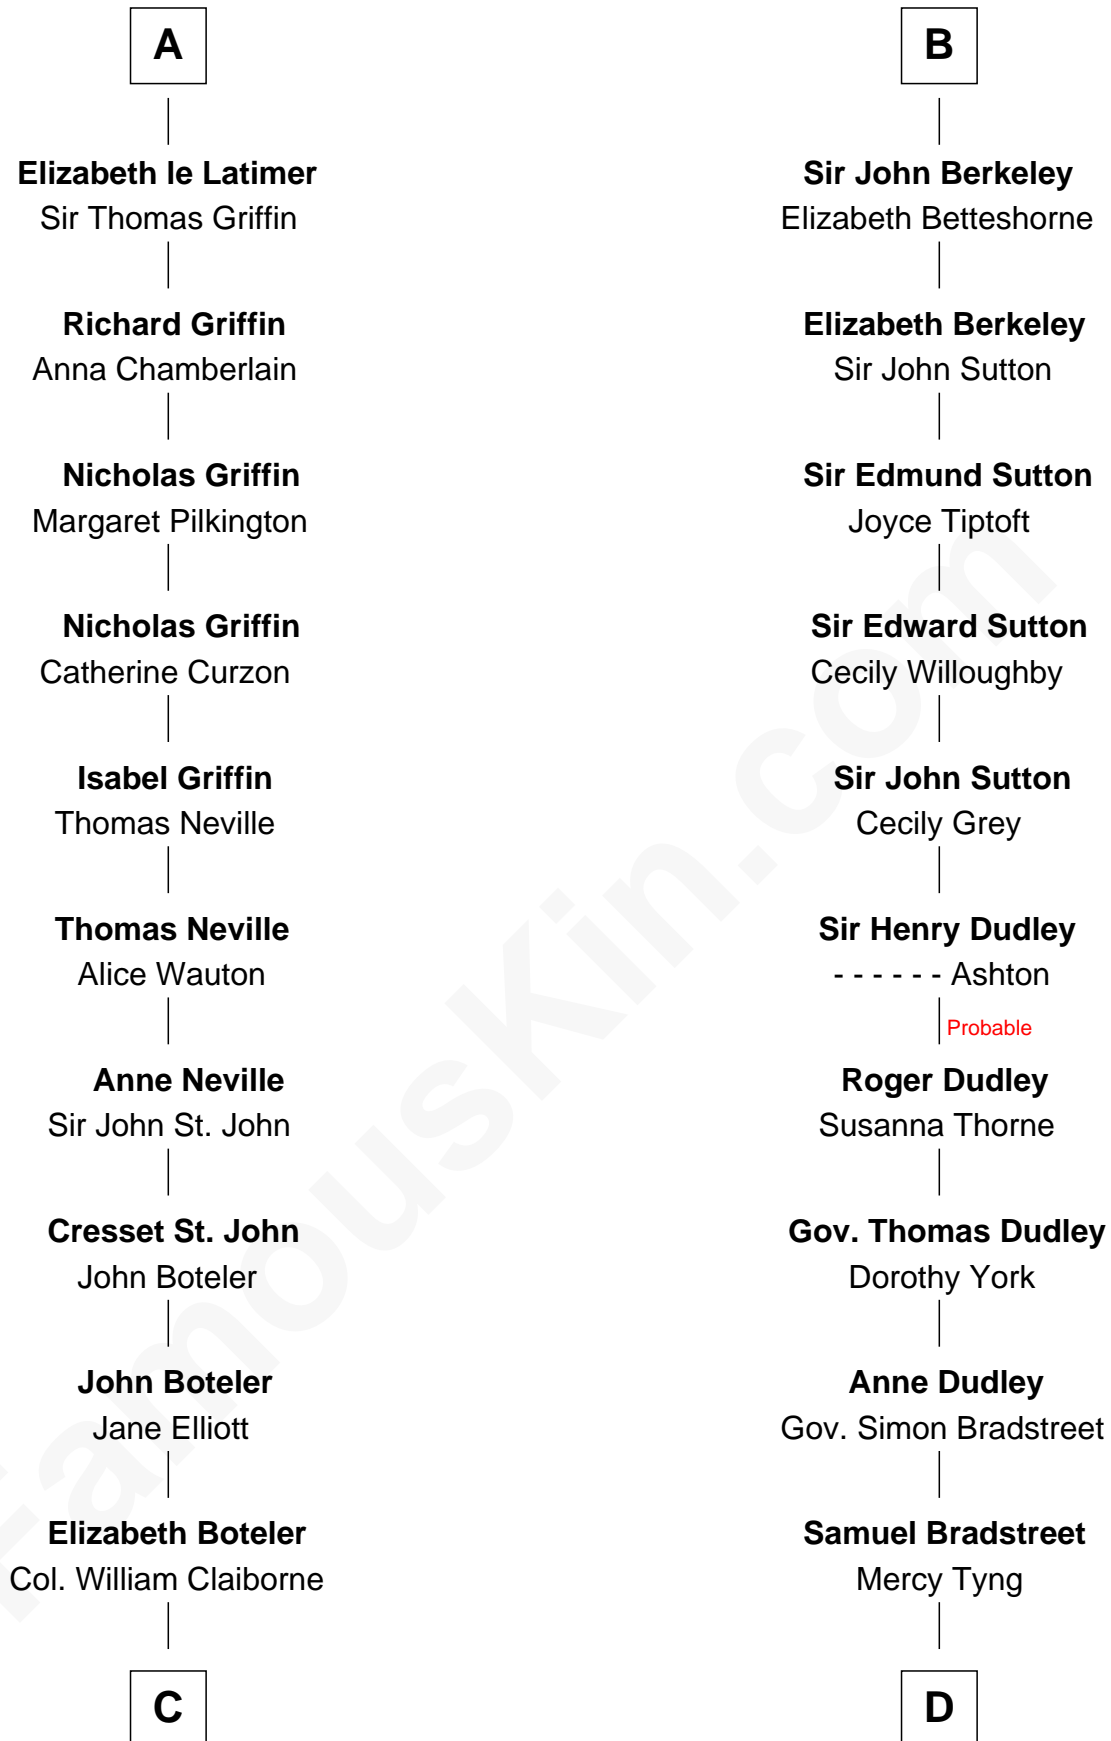

FamousKin.com Relationship Chart of

William C. C. Claiborne

1st Governor of Louisiana

21st cousin of

Oliver Wendell Holmes, Sr.

American "Fireside" Poet

Richard de Morville

Avice of Lancaster