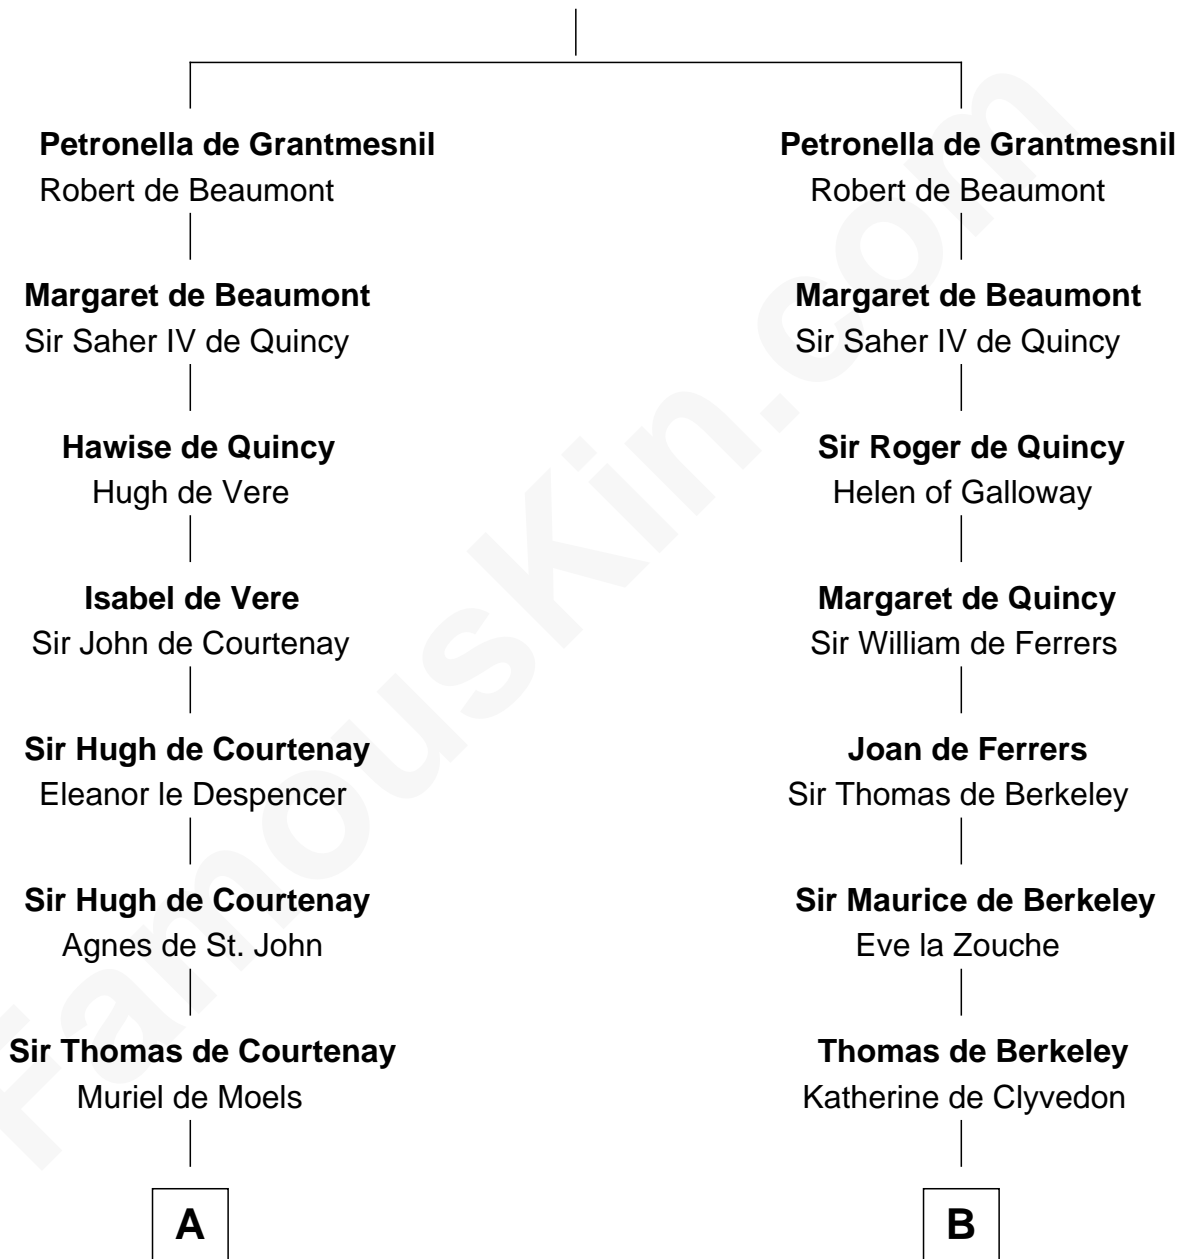

FamousKin.com Relationship Chart of

William C. C. Claiborne

1st Governor of Louisiana

21st cousin of

Oliver Wendell Holmes, Sr.

American "Fireside" Poet

Hugh de Grantmesnil

C

Ann West

Henry Fox

Ann Fox

Thomas Claiborne

Nathaniel Claiborne

Jane Cole

William Claiborne

Mary Leigh

William C. C. Claiborne

1st Governor of Louisiana

D

Mercy Bradstreet

Dr. James Oliver

Sarah Oliver

Jacob Wendell

Oliver Wendell