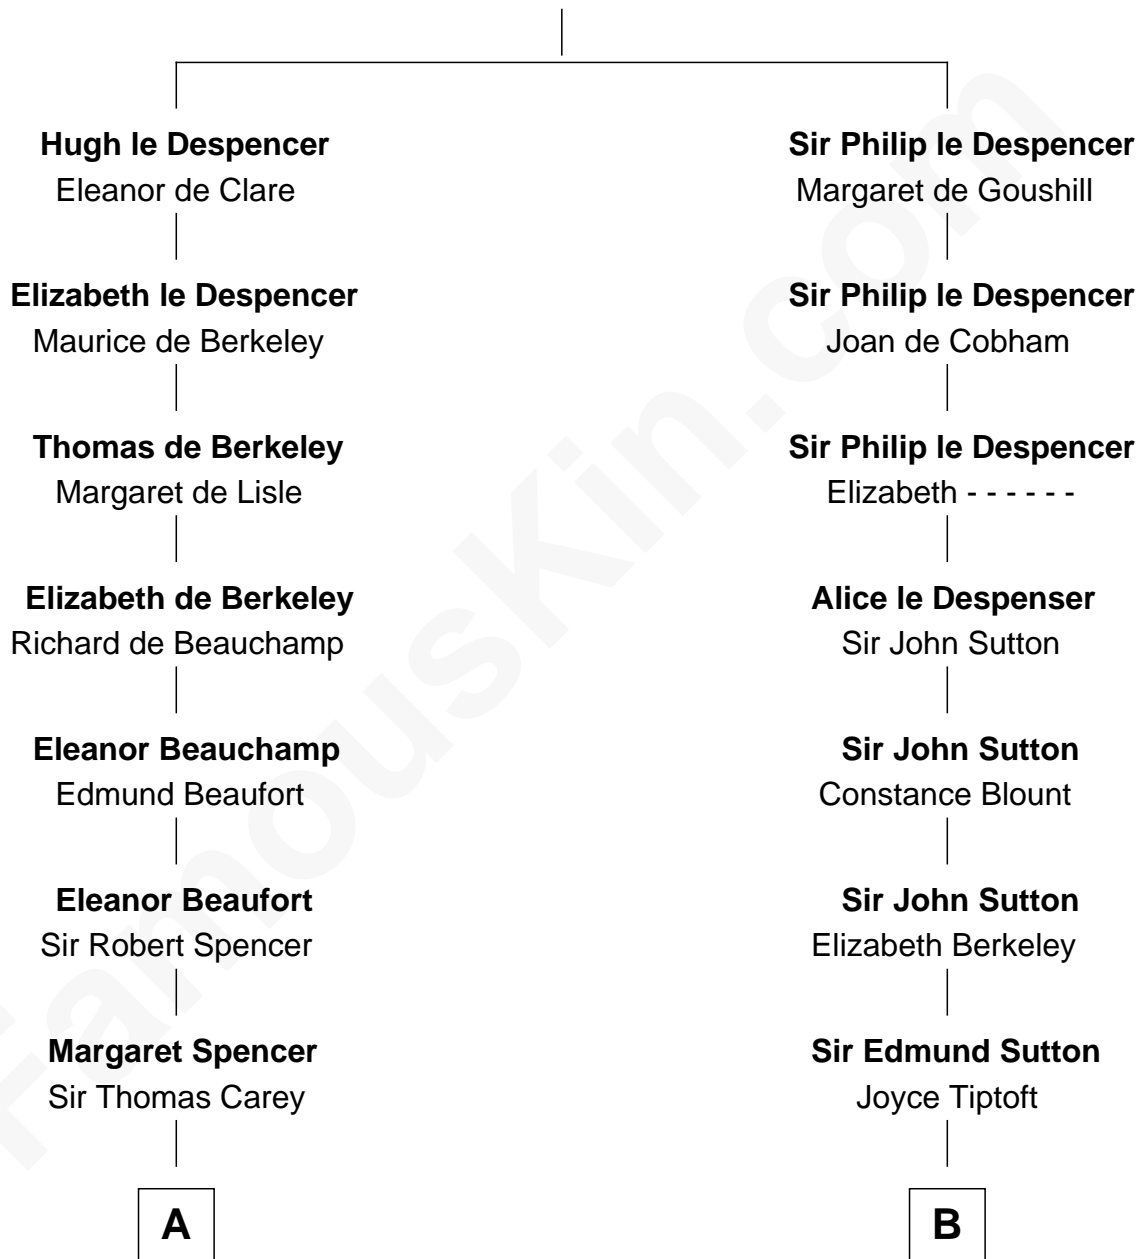

FamousKin.com Relationship Chart of

William C. C. Claiborne

1st Governor of Louisiana

16th cousin 2 times removed of

Oliver Wendell Holmes, Sr.

American "Fireside" Poet

Sir Hugh le Despencer

Isabella de Beauchamp

C

Sarah Wendell
Rev. Abiel Holmes

Oliver Wendell Holmes, Sr.
American "Fireside" Poet

FamousKin.com