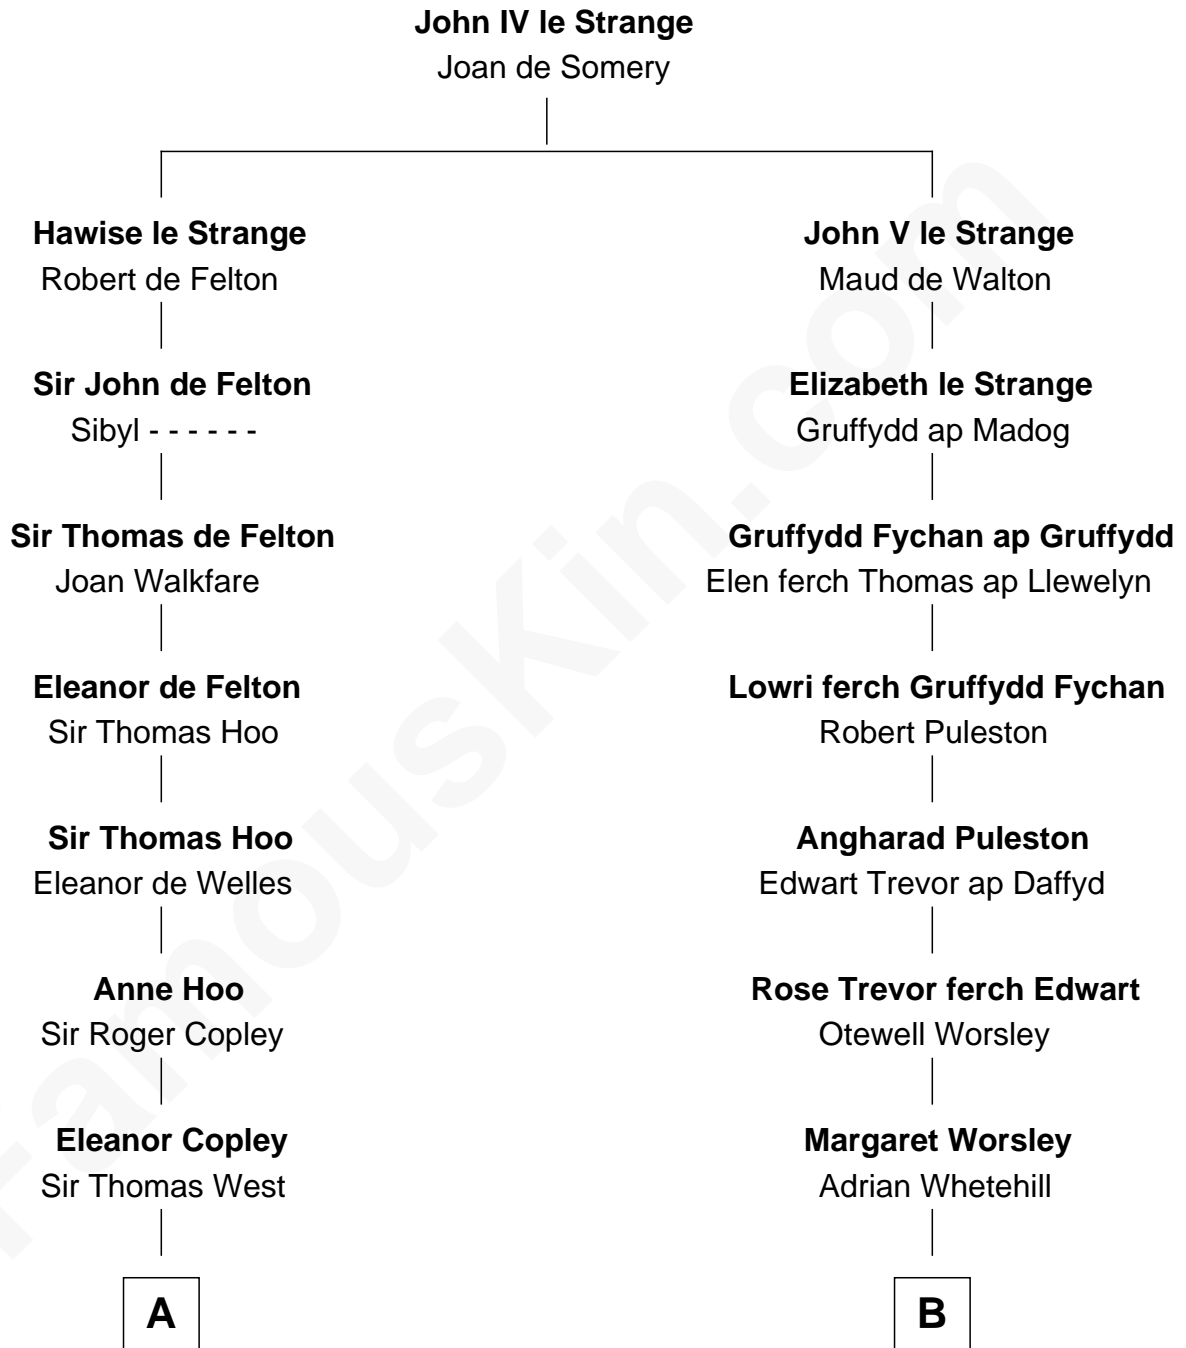

FamousKin.com
Relationship Chart of
William C. C. Claiborne
1st Governor of Louisiana

16th cousin 3 times removed of
Endicott Peabody
62nd Governor of Massachusetts

C

Henry Parkman

Mary Frances Parker

Mary Elizabeth Parkman

Rt. Rev. Malcolm Endicott Peabody

Endicott Peabody

62nd Governor of Massachusetts

FamousKin.com