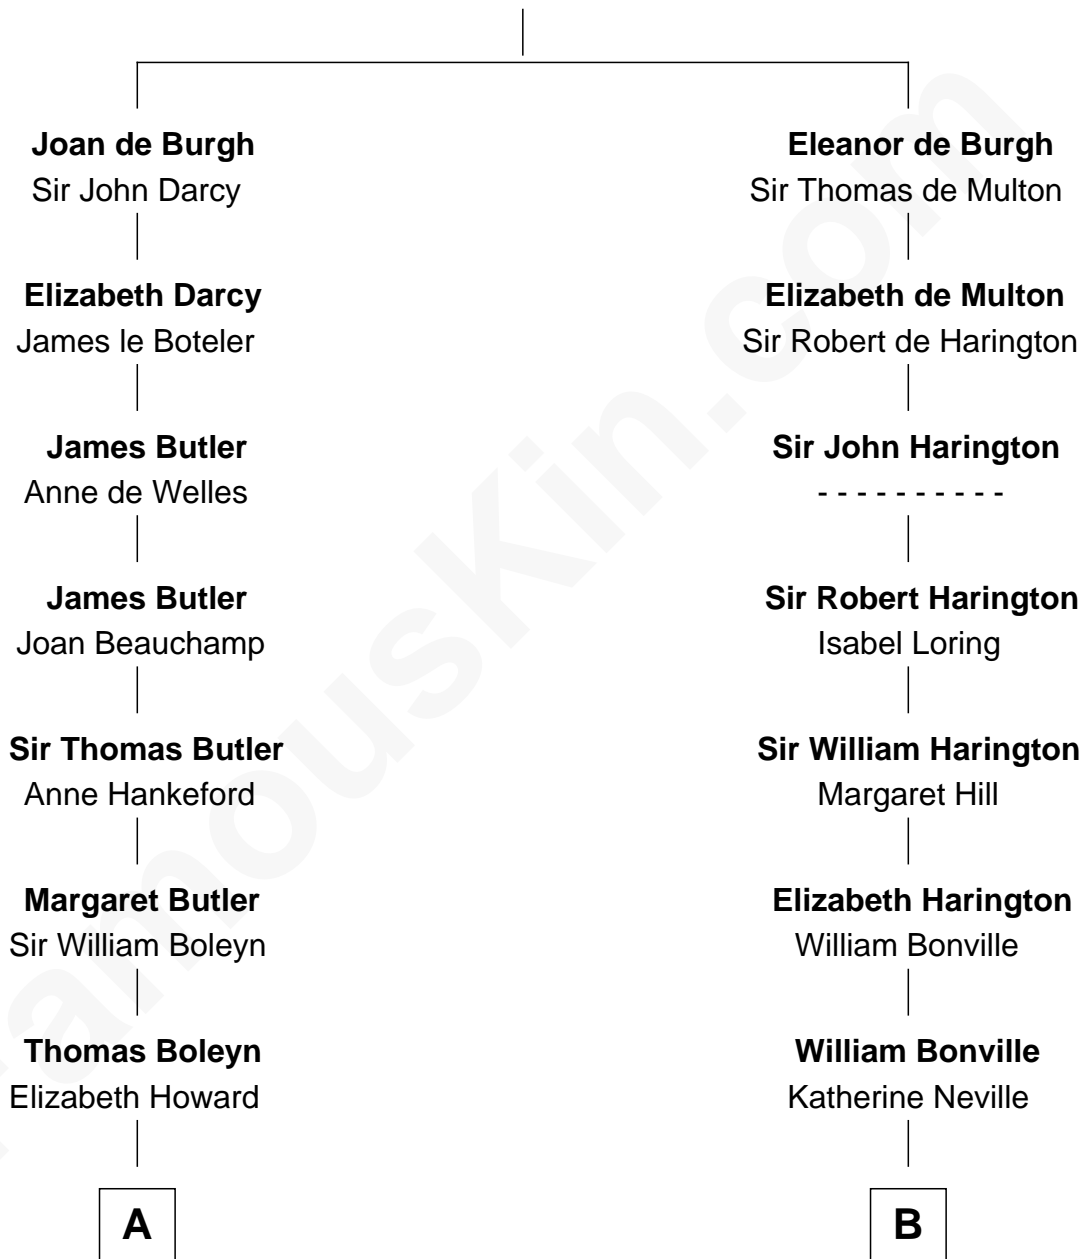

FamousKin.com
Relationship Chart of
William C. C. Claiborne
1st Governor of Louisiana

16th cousin 4 times removed of
Endicott Peabody
62nd Governor of Massachusetts

Sir Richard de Burgh
 Margaret - - - - -

C

—
Mary Eliot Dwight
Dr. Samuel Parkman

—
Henry Parkman
Mary Frances Parker

—
Mary Elizabeth Parkman
Rt. Rev. Malcolm Endicott Peabody

—
Endicott Peabody
62nd Governor of Massachusetts