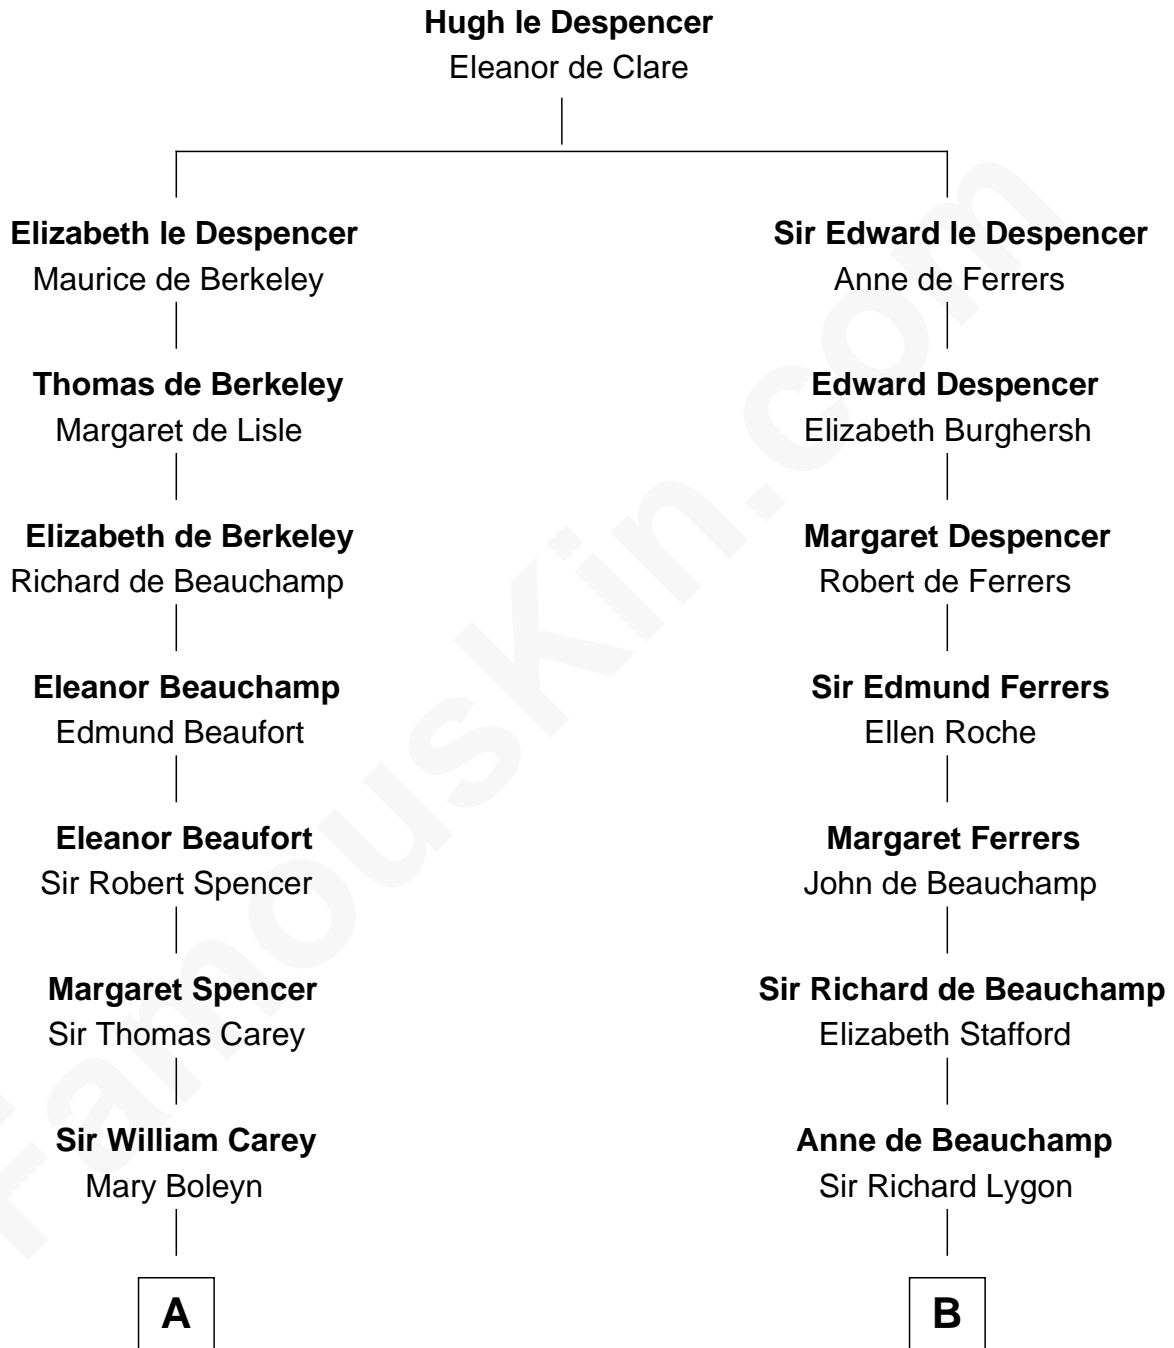

FamousKin.com
Relationship Chart of
William C. C. Claiborne
1st Governor of Louisiana

15th cousin 5 times removed of
Endicott Peabody
62nd Governor of Massachusetts

C

—
Mary Eliot Dwight
Dr. Samuel Parkman

—
Henry Parkman
Mary Frances Parker

—
Mary Elizabeth Parkman
Rt. Rev. Malcolm Endicott Peabody

—
Endicott Peabody
62nd Governor of Massachusetts