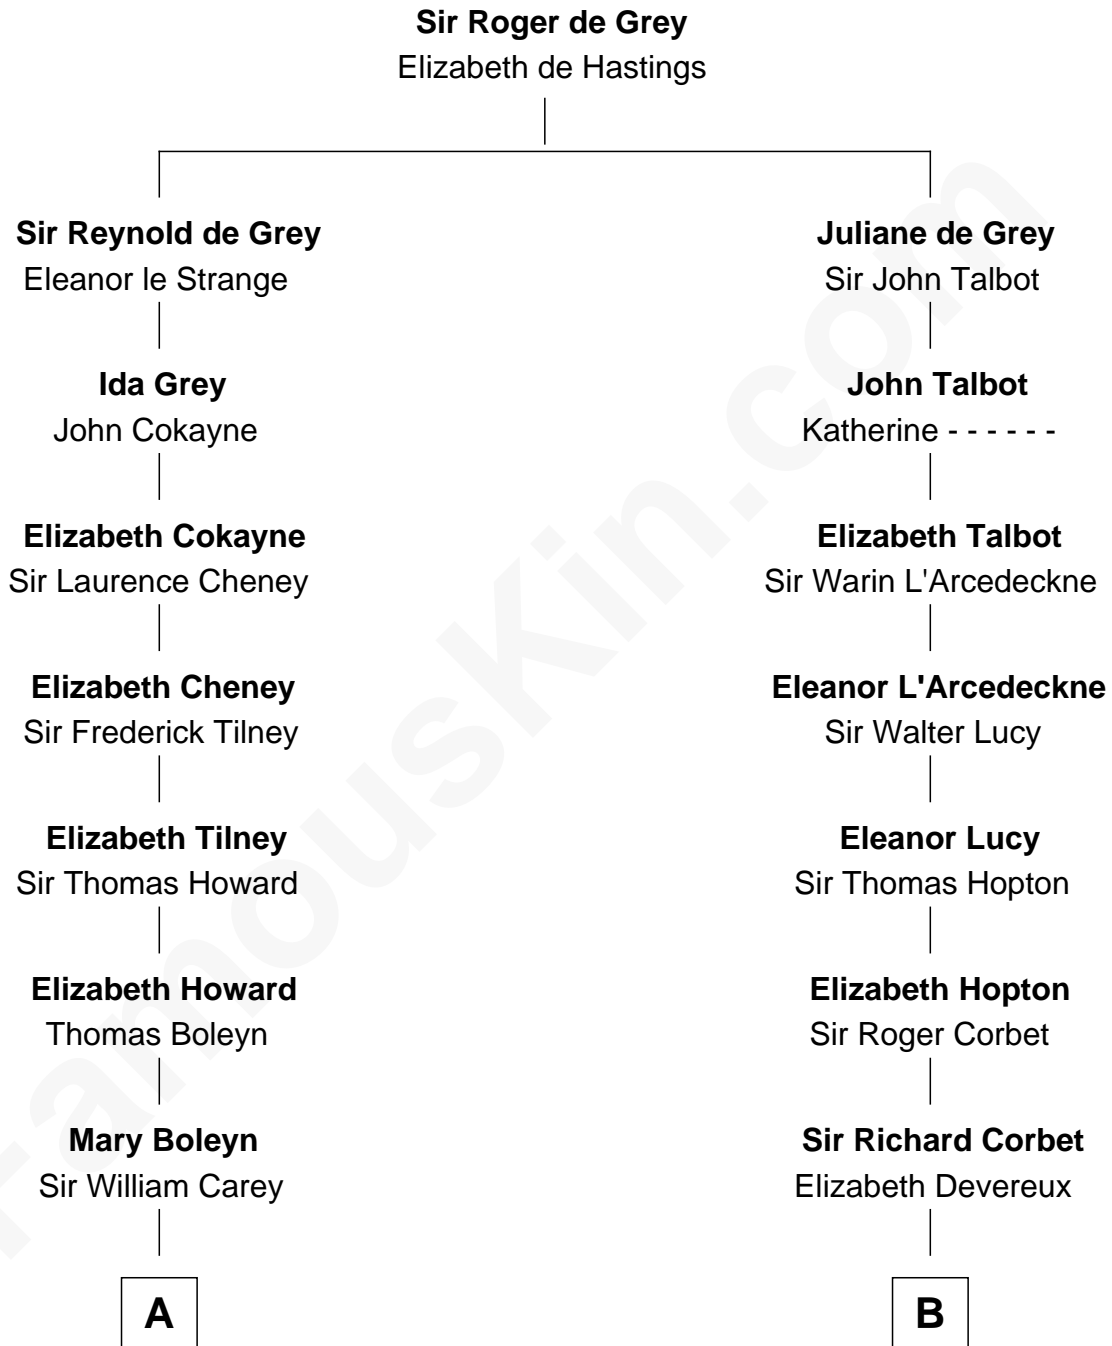

FamousKin.com Relationship Chart of

William C. C. Claiborne

1st Governor of Louisiana

15th cousin 3 times removed of

James Russell Lowell

American "Fireside" Poet

C

Rev. Charles Lowell
Harriet Brackett Spence

James Russell Lowell
American "Fireside" Poet

FamousKin.com