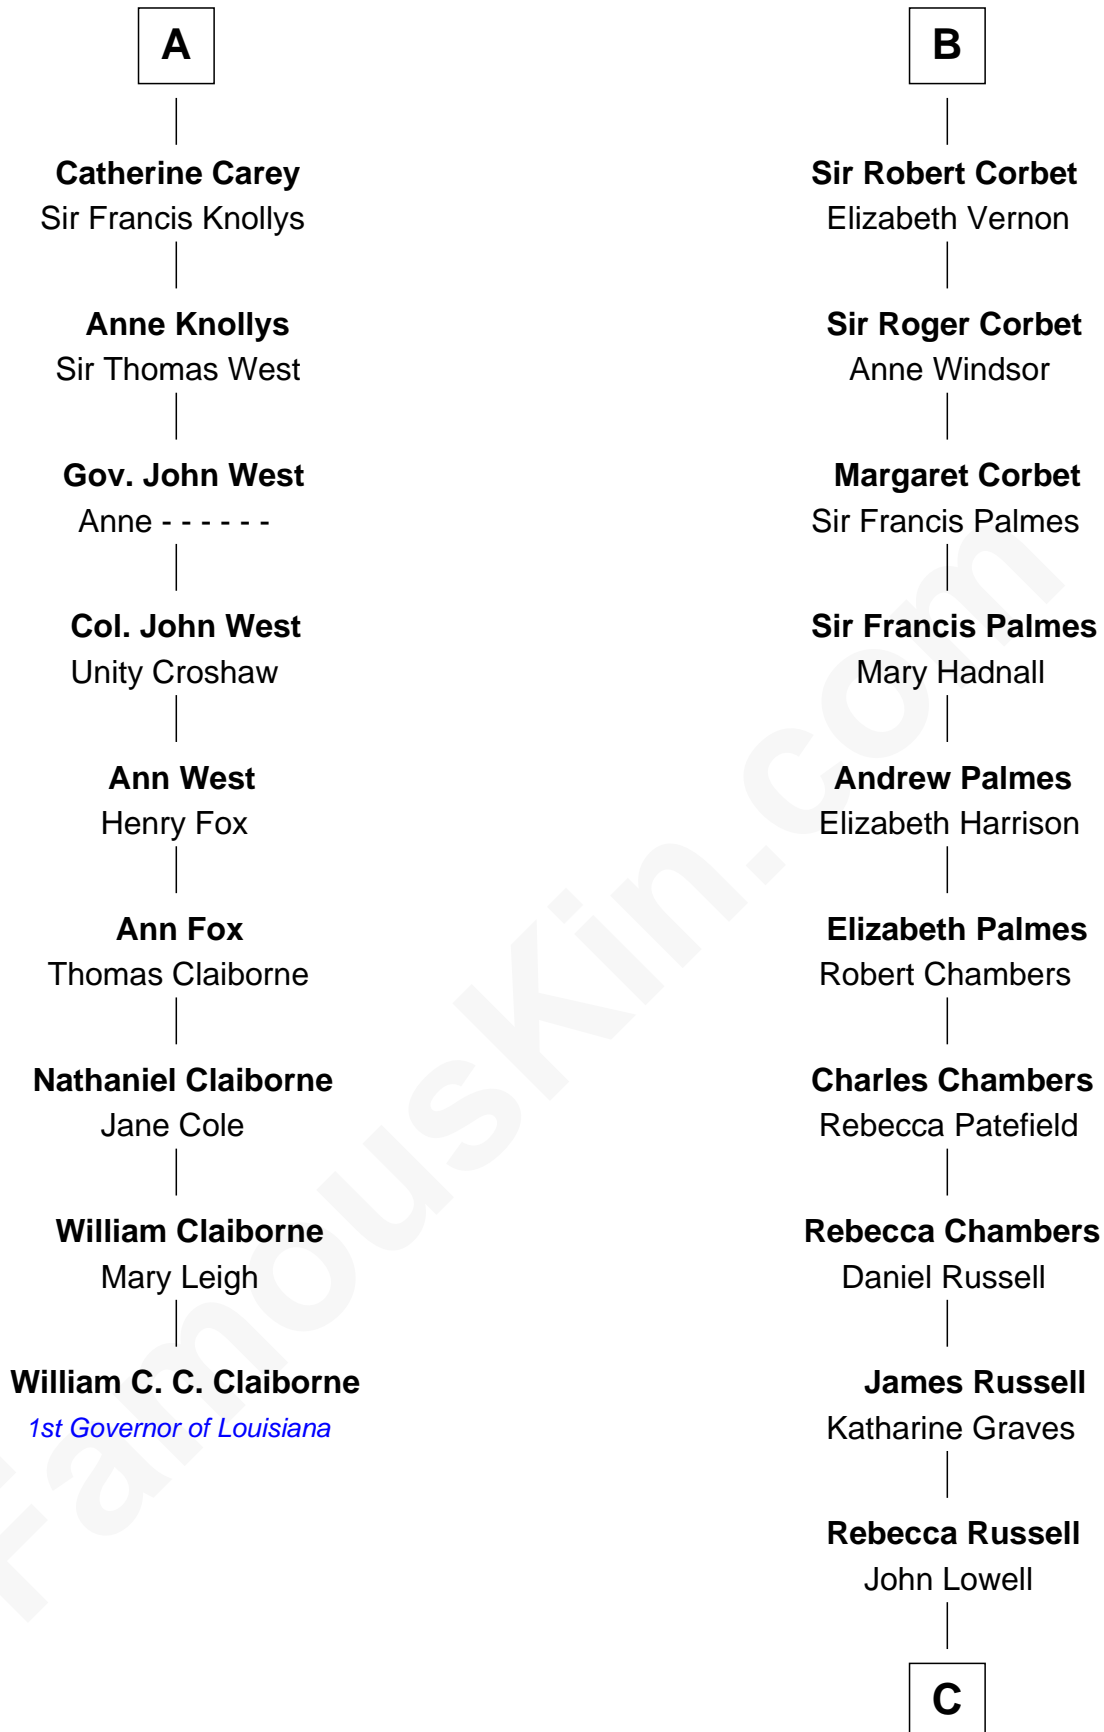

FamousKin.com Relationship Chart of

William C. C. Claiborne

1st Governor of Louisiana

15th cousin 3 times removed of

James Russell Lowell

American "Fireside" Poet

C

Rev. Charles Lowell
Harriet Brackett Spence