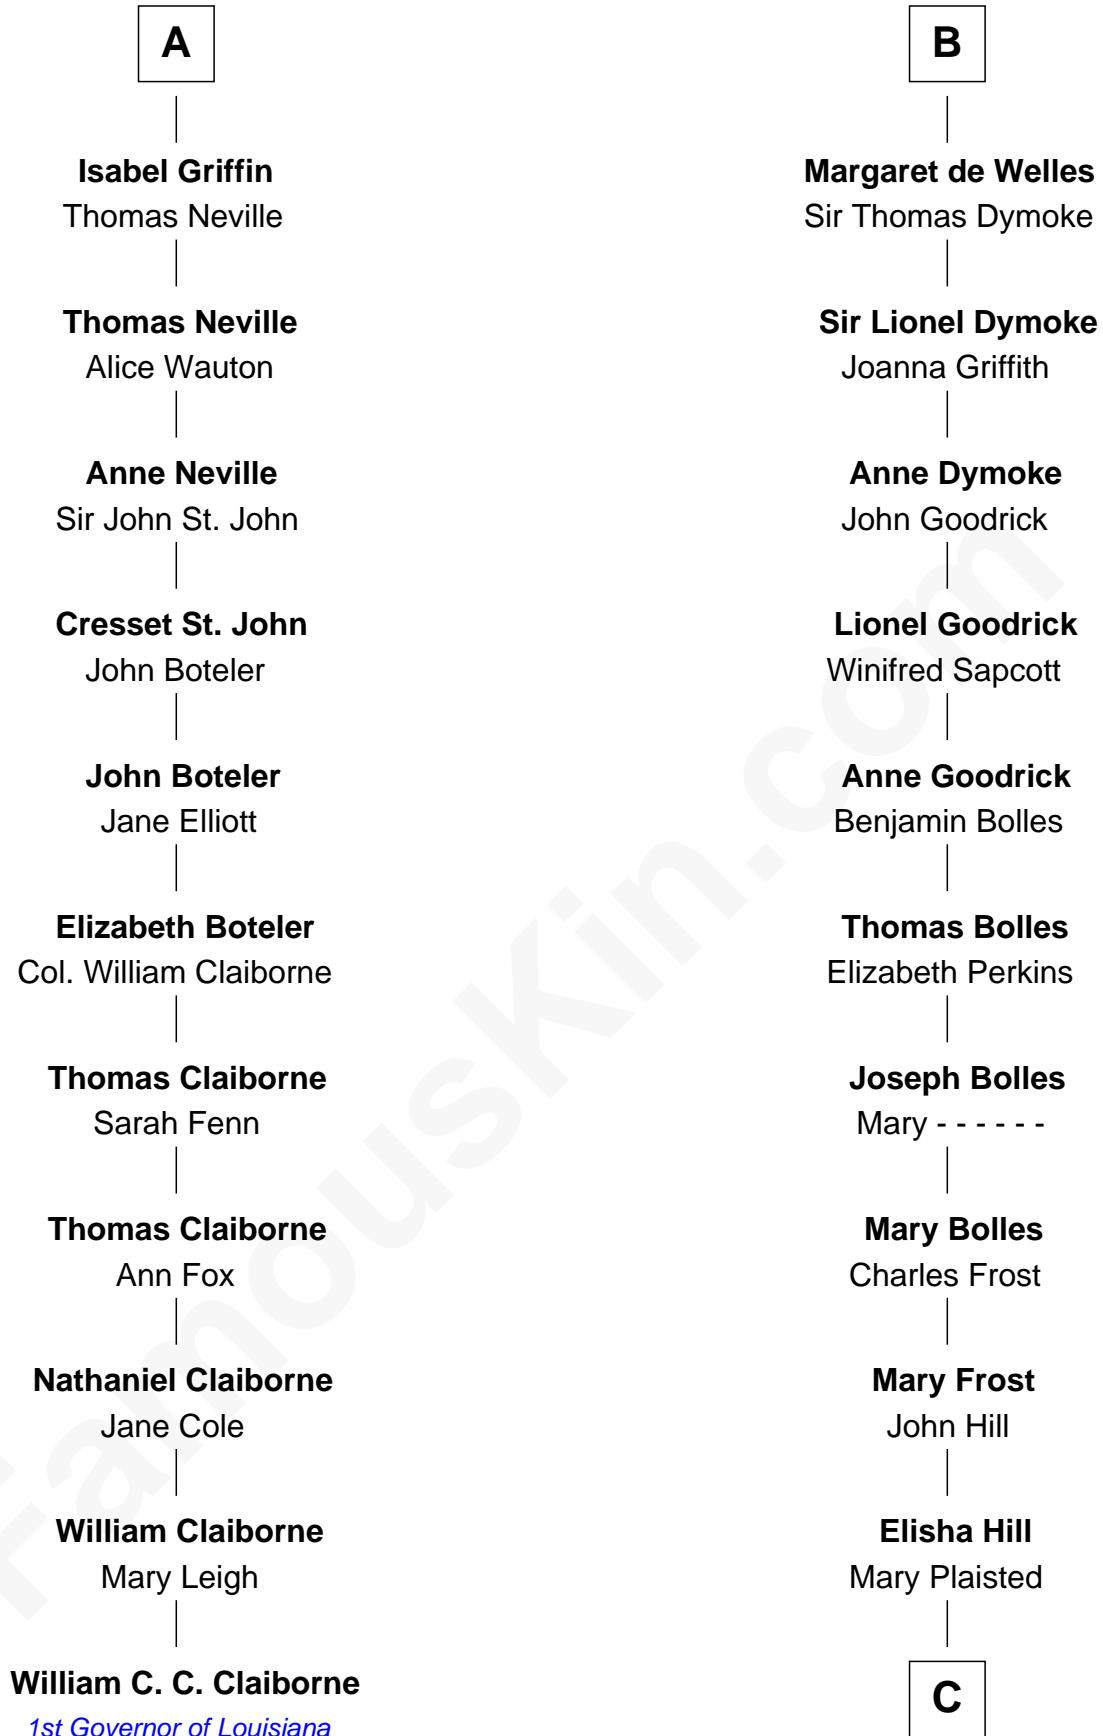

FamousKin.com
Relationship Chart of
William C. C. Claiborne
1st Governor of Louisiana

17th cousin 2 times removed of
Ichabod Goodwin
27th Governor of New Hampshire

Sir William de Cantilupe
 Eve de Braiose

C

Hannah Hill

Dominicus Goodwin

Samuel Goodwin

Anna Thompson Gerrish

Ichabod Goodwin

27th Governor of New Hampshire

FamousKin.com