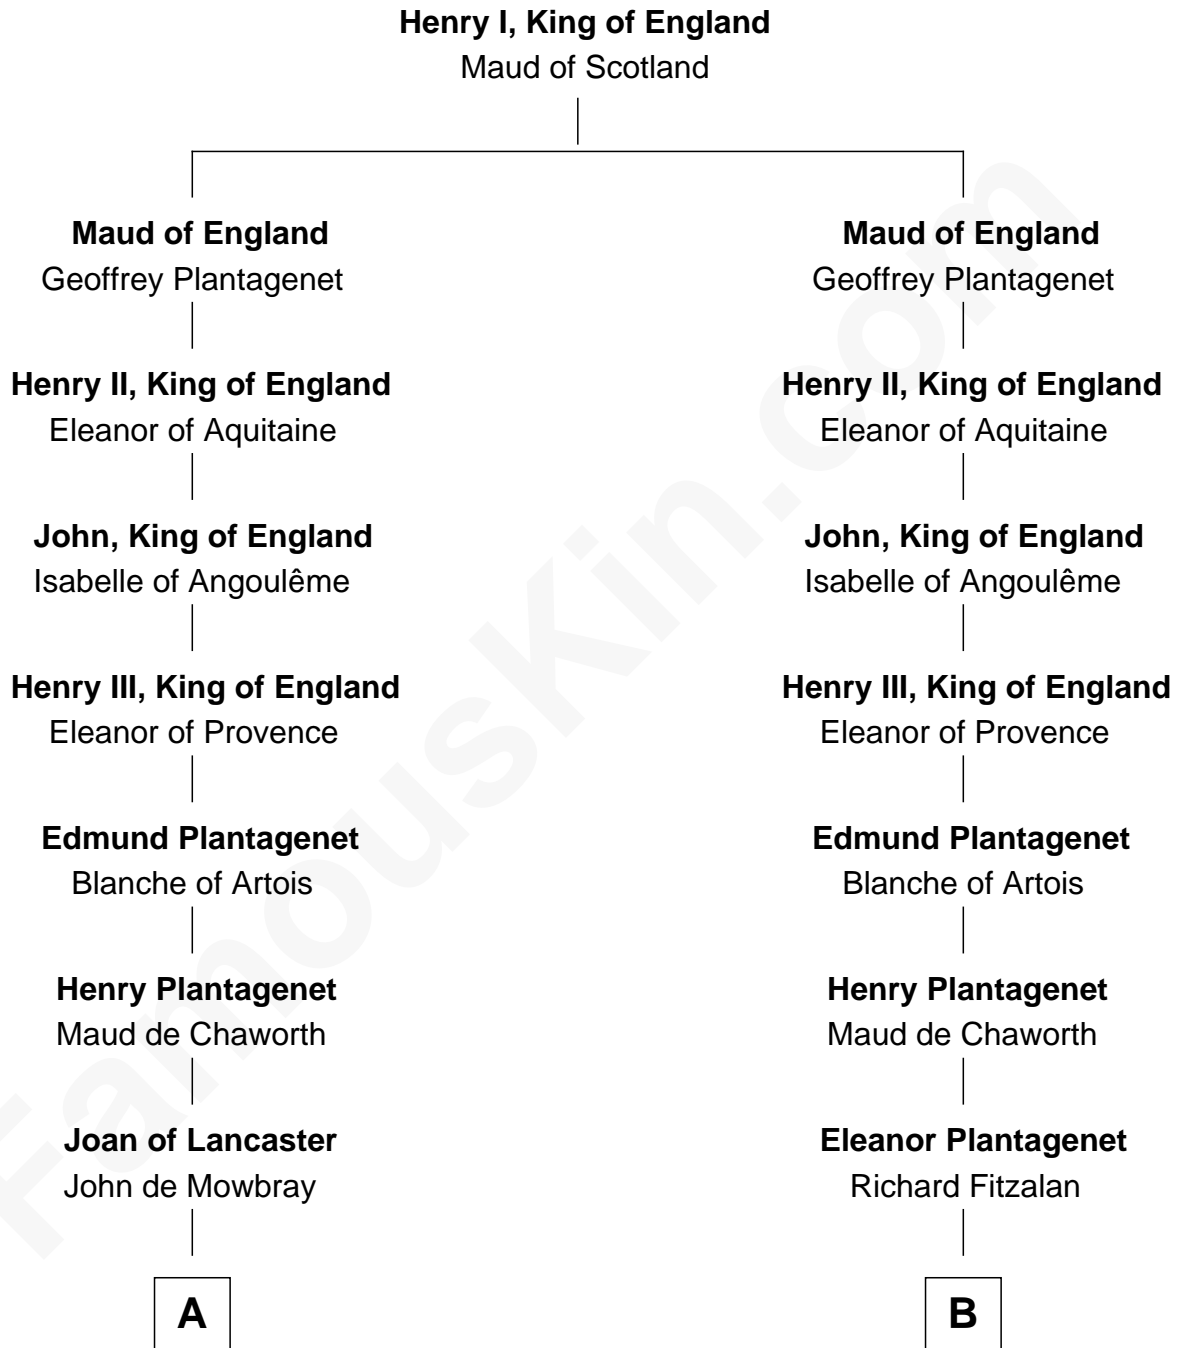

FamousKin.com
Relationship Chart of
William C. C. Claiborne
1st Governor of Louisiana

19th cousin 2 times removed of

Richard Henry Lee
Signer of the Declaration of Independence

C

Ann West
Henry Fox

Ann Fox
Thomas Claiborne

Nathaniel Claiborne
Jane Cole

William Claiborne
Mary Leigh

William C. C. Claiborne
1st Governor of Louisiana

D

Laetitia Corbin
Richard Lee

Gov. Thomas Lee
Hannah Ludwell

Richard Henry Lee
Signer of Declaration of Independence